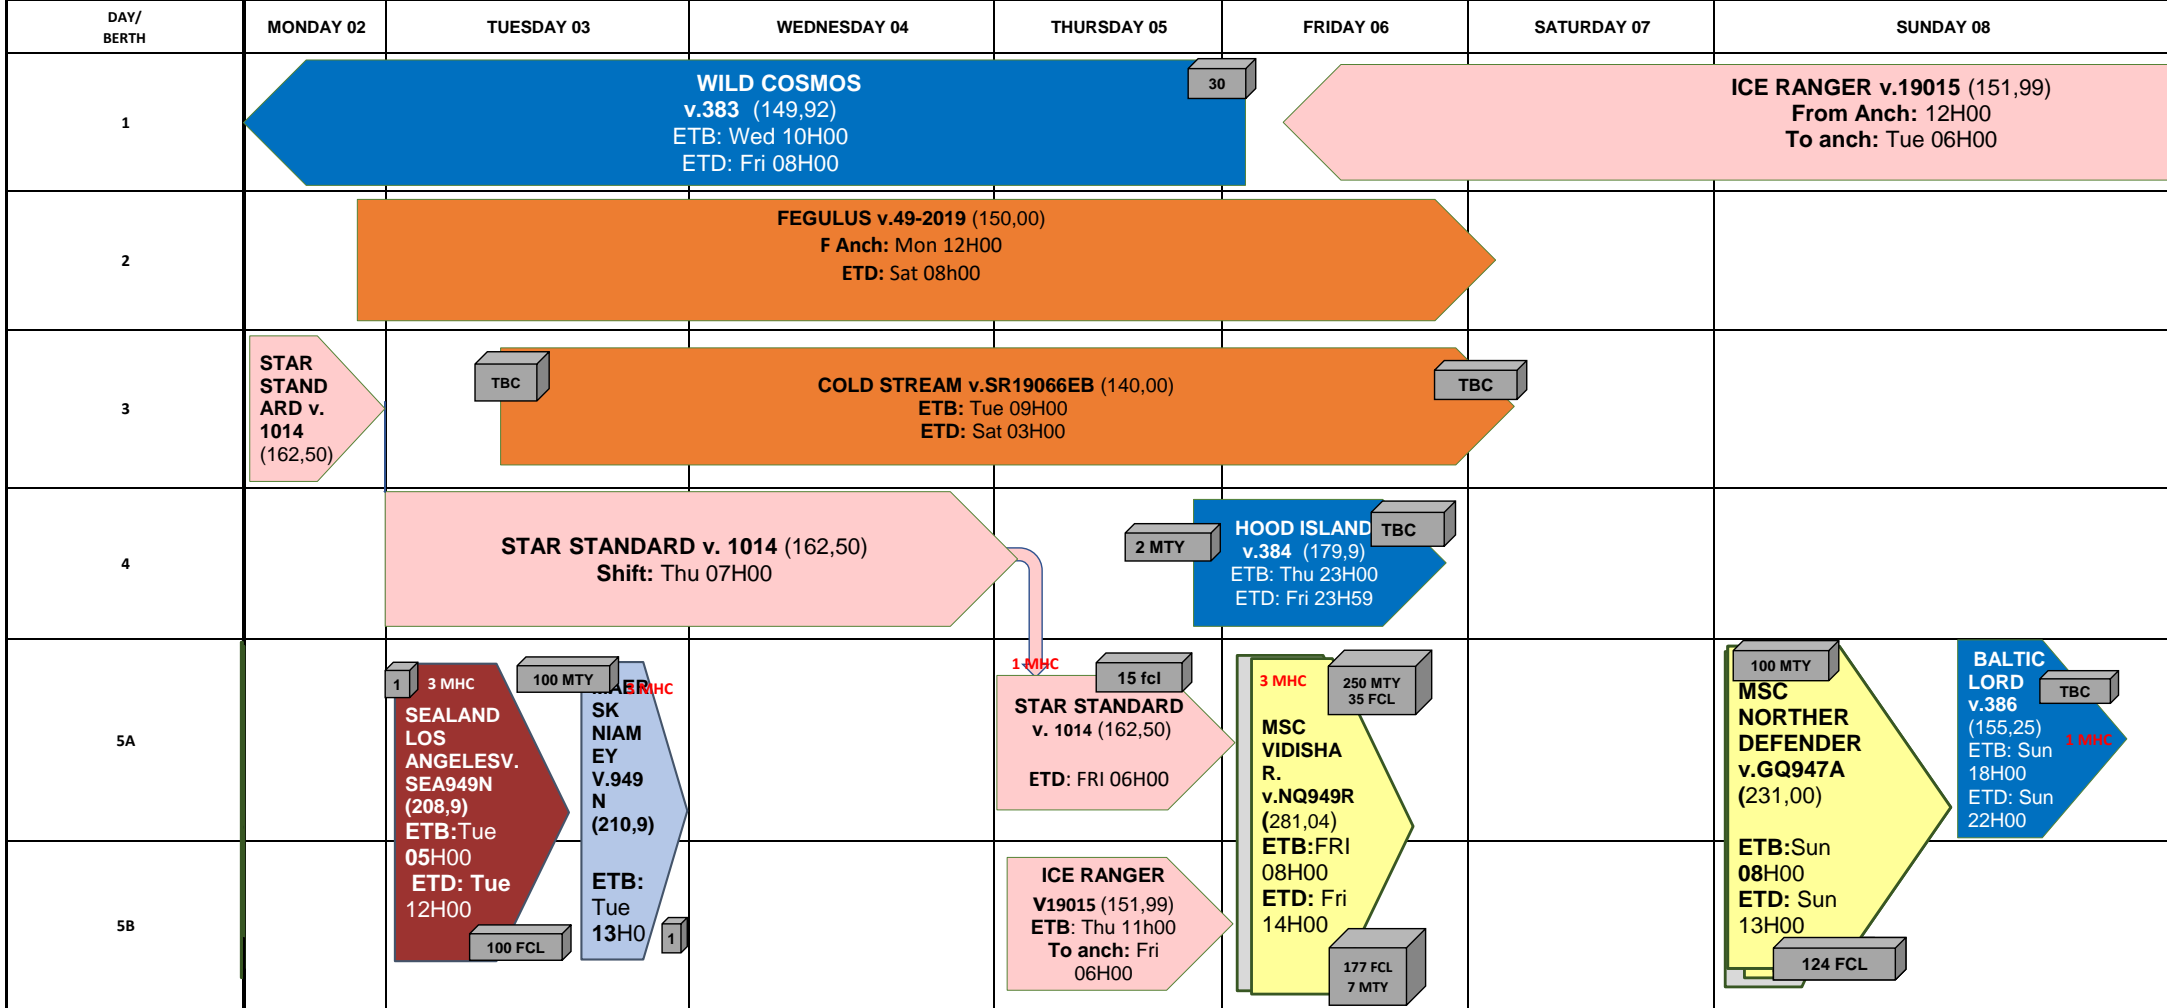

### BERTH PROGRAM - Wk.49

6/12/2019 15:11

LINE	DATE	CUT OFF	Inspections
SEATRADE	MON 02	Mv. Sealand Los Angeles 17H00 - Mv.Maersk Niamey 19H00	
BALTIC	TUE 03		MAERSK - SEALAND
MAERSK	WED 04		
MSC	THU 05	Mv. Star Stándar 06h00 - Mv. Wild Cosmos 08H00- - Mv. Msc Vidisha R. 20H00-Mv. Hood Island 23H59	BALTIC-STAR
SEALAND	FRI 06	Mv. Cold Stream 06H00	MSC-SEATRADE-BALTIC
Tank Vessel	SAT 07	Mv. Msc Norhter Defender 20H00-Mv. Baltic Lord 23H59	MSC
OTHERS	SUN 08		MSC - BALTIC

**Tugs: Available:**  
 Ram Jubones -Vinces-Antilen

**Pilot Boat:** Amelia

**TBC:** To be confirm  
**MHC:** Mobil Harbor Crane  
**MTY:** Empty / **FCL:** Full  
**ETB:** Estimate Time of Berthing  
**ETD:** Estimate time of Departure / v.: voyage