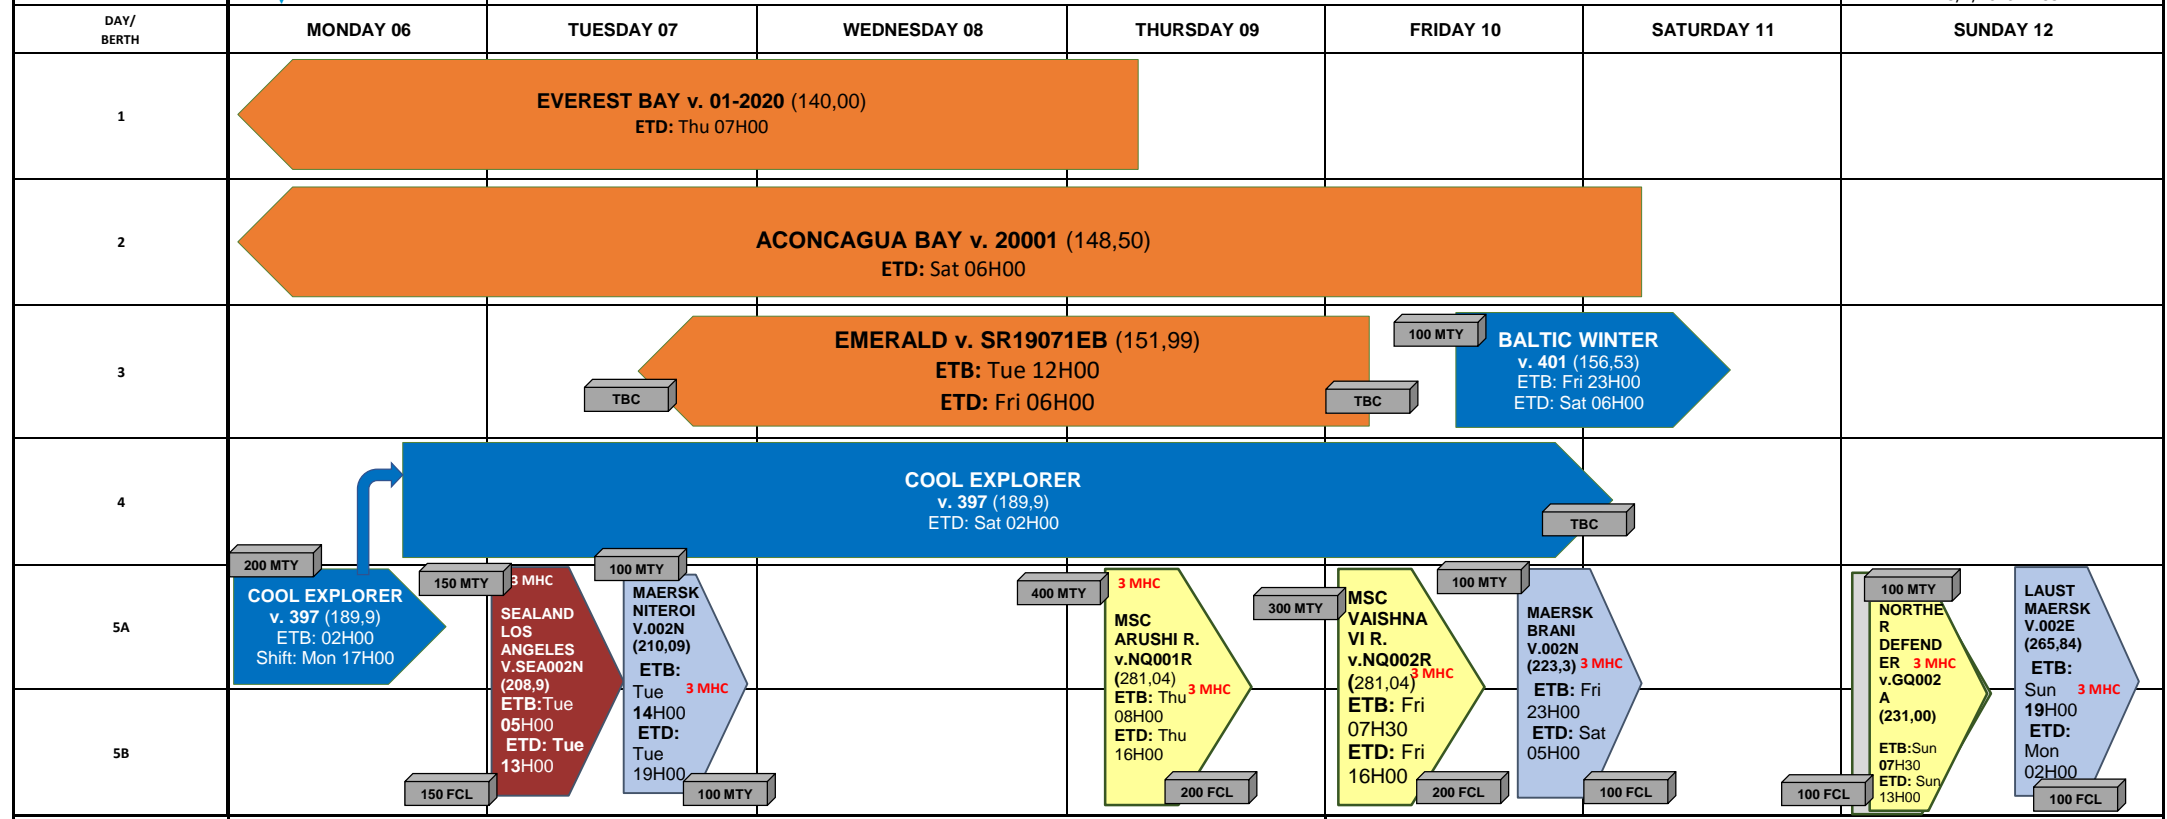

BERTH PROGRAM-WK.02

5/1/2020 11:35

LINE	DATE	CUT OFF	Inspections
SEATRADE	MON 06	Mv. Sealand Los Angeles 17H00	
BALTIC	TUE 07	Mv. Maersk Niteroi 02H00	SEALAND-MAERSK
MAERSK	WED 08	Mv. Msc Arushi R. 20H00	
MSC	THU 09	Mv. Emerald 06H00 Mv. Msc Vaishnavi R. 20H00	MSC-SEATRADE
SEALAND	FRI 10	Mv. Cool Explorer 02H00 Mv. Maersk Brani 11H00	MSC-BALTIC-MAERSK
Tank Vessel	SAT 11	Mv. Msc Norther Defender 20H00	
OTHERS	SUN 12	Mv. Laust Maersk 07H00	MSC-MAERSK

Tugs: Available:
Ram Jubones -Vinces-Antilen
Pilot Boat: Amelia

TBC: To be confirm
MHC: Mobil Harbor Crane
MTY: Empty / **FCL:** Full
ETB: Estimate Time of Berthing
ETD: Estimate time of Departure / v.: voyage