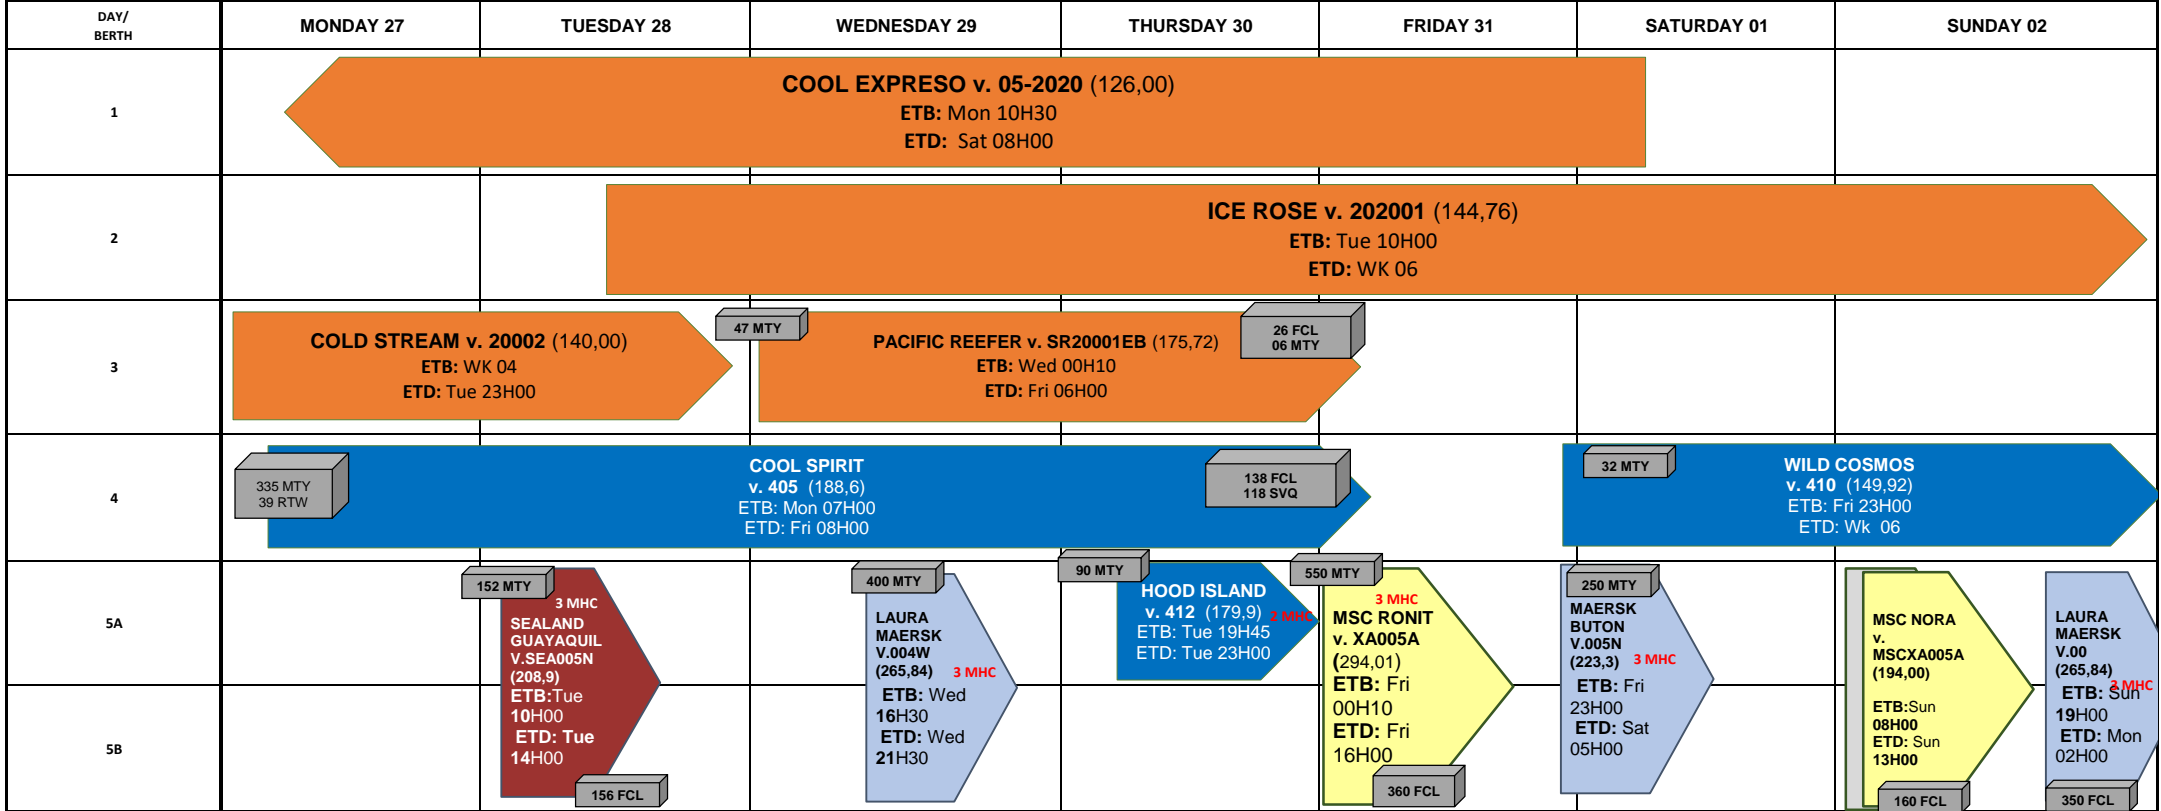

BERTH PROGRAM-WK.05

30/1/2020 11:28

LINE	DATE	CUT OFF	Inspections
SEATRADE	MON 27	Mv. Sealand Guayaquil 19H00	
BALTIC	TUE 28		SEALAND
MAERSK	WED 29		
MSC	THU 30	Mv. Pacific Reefer 06H00-Mv Cool Spirit 08H00	SEATRADE
SEALAND	FRI 31	Mv. Msc Ronit R. 20H00	MSC-MAERSK
Tank Vessel	SAT 01	Mv. Msc Nora 20H00	
OTHERS	SUN 02	Mv. Laura Maersk 07h00	MSC-MAERSK

Tugs: Available:
 Ram Jubones -Vinces-Antilen
Pilot Boat: Amelia

TBC: To be confirm
MHC: Mobil Harbor Crane
MTY: Empty / **FCL:** Full
ETB: Estimate Time of Berthing
ETD: Estimate time of Departure / v.: voyage