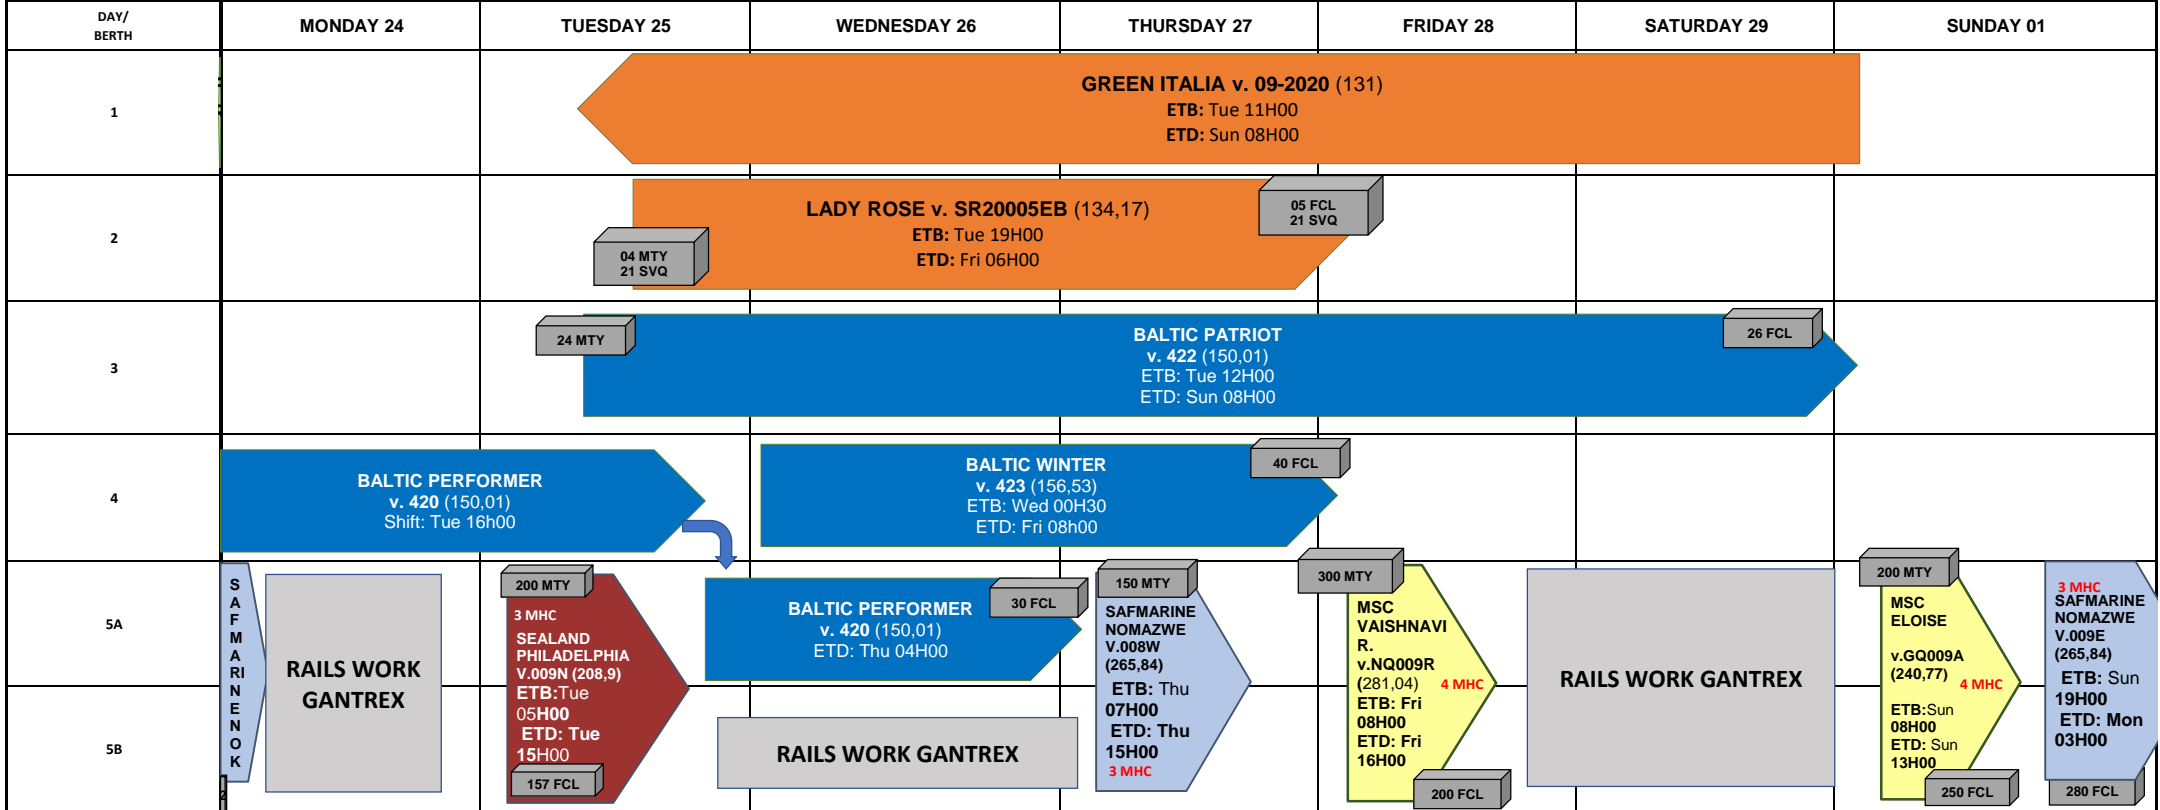

### BERTH PROGRAM-WK.09

25/2/2020 13:59

LINE	DATE	CUT OFF	Inspections
SEATRADE	MON 24	Mv. Sealand Philadelphia 17H00	
BALTIC	TUE 25		SEALAND
MAERSK	WED 26	Mv. Baltic Performer 04H00	BALTIC
MSC	THU 27	Mv Lady Rose 06H00 - Mv Baltic Winter 08H00 Mv. Vaishnavi R. 20H00	SEATRADE-BALTIC
SEALAND	FRI 28		MSC
OTHERS	SAT 29	Mv. Baltic Patriot 08H00-Mv. Msc Eloise 20H00	
	SUN 01	Mv. Safmarine Nomazwe 07H00	MSC-MAERSK

**Tugs:**  
 Jubones -Vinces-Antilen  
**Pilot Boat:** Amelia

**TBC:** To be confirm  
**MHC:** Mobil Harbor Crane  
**MTY:** Empty / **FCL:** Full  
**ETB:** Estimate Time of Berthing  
**ETD:** Estimate time of Departure / v.: voyage