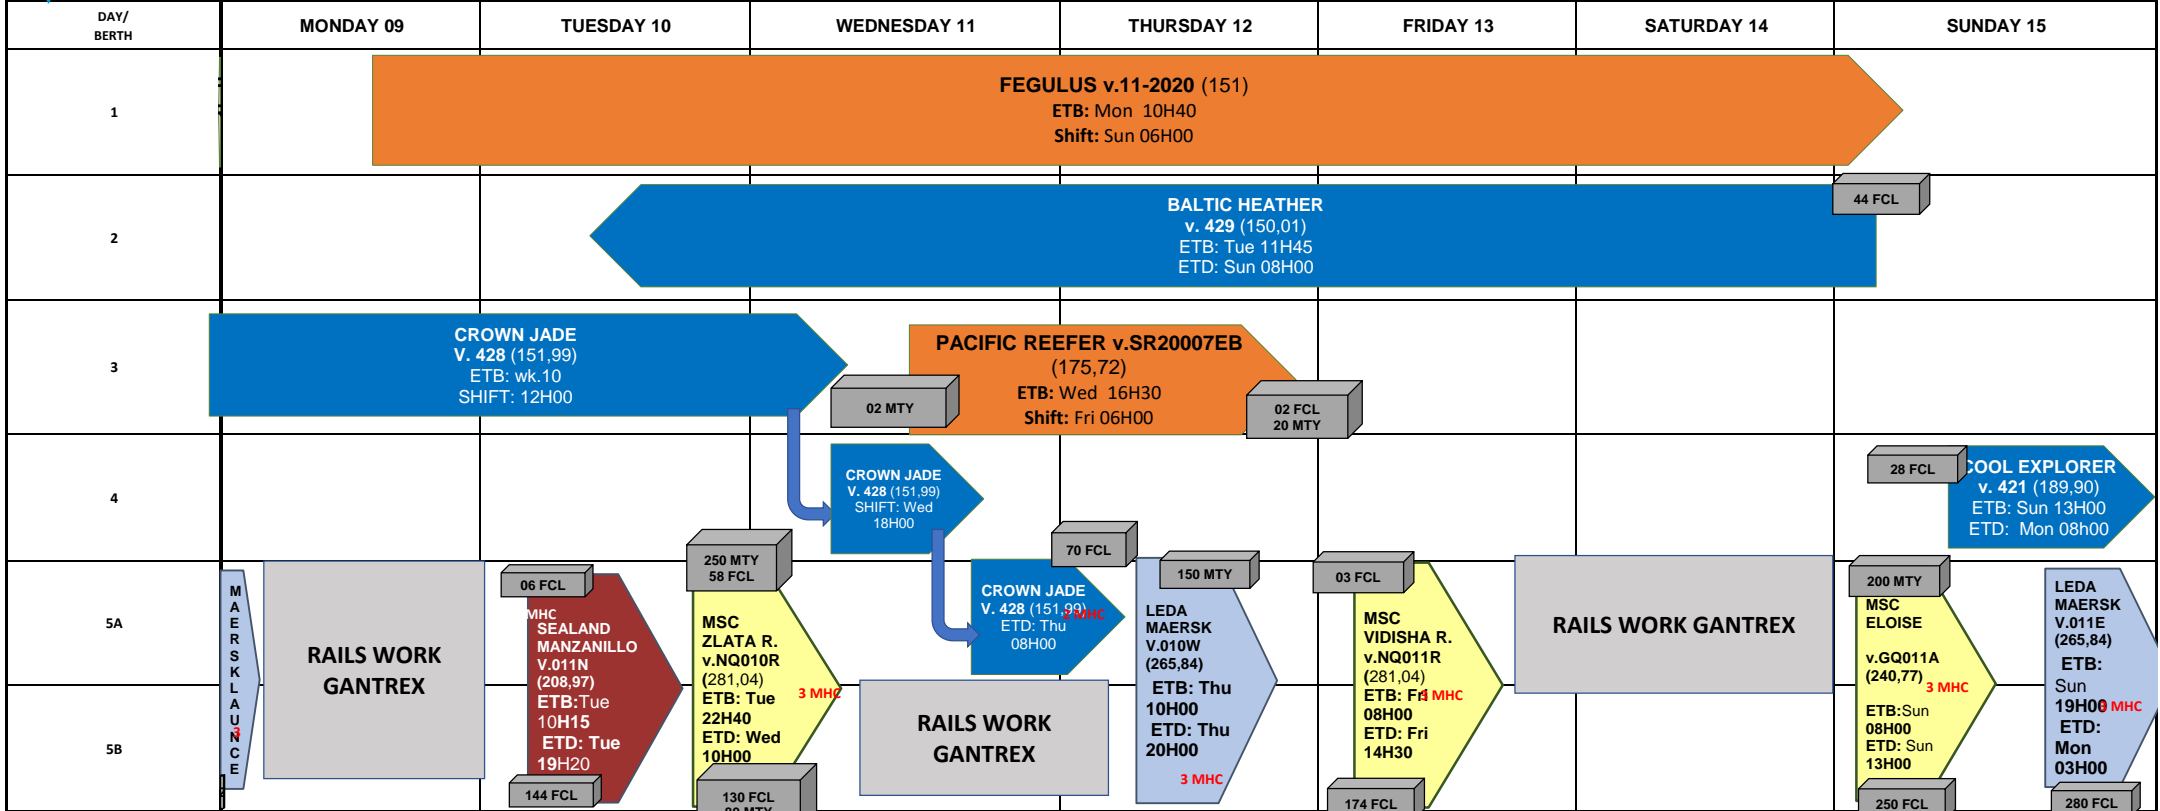

BERTH PROGRAM-WK.11

11/3/2020 11:39

LINE	DATE	CUT OFF	Inspections
SEATRADE	MON 09	Mv. Sealand Manzanillo 17H00	
BALTIC	TUE 10	Mv. Msc Zlata R. 11H00	SEALAND
MAERSK	WED 11	Mv. Crown Jade 08H00	BALTIC
MSC	THU 12	Mv. Pacific Reefer 06H00 Mv. Msc Vidisha R. 20H00	SEATRADE
SEALAND	FRI 13		MSC
OTHERS	SAT 14	Mv. Baltic Heather 08H00 Mv. Msc Eloise R. 20H00	
	SUN 15	Mv. Cool Explorer 01H00 Mv. Leda Maersk 07H00	MSC-MAERSK-BALTIC

Tugs: Jubones -Vinces-Antilen
Pilot Boat: Amelia
TBC: To be confirm
MHC: Mobil Harbor Crane
MTY: Empty / **FCL:** Full
ETB: Estimate Time of Berthing
ETD: Estimate time of Departure / v.: voyage