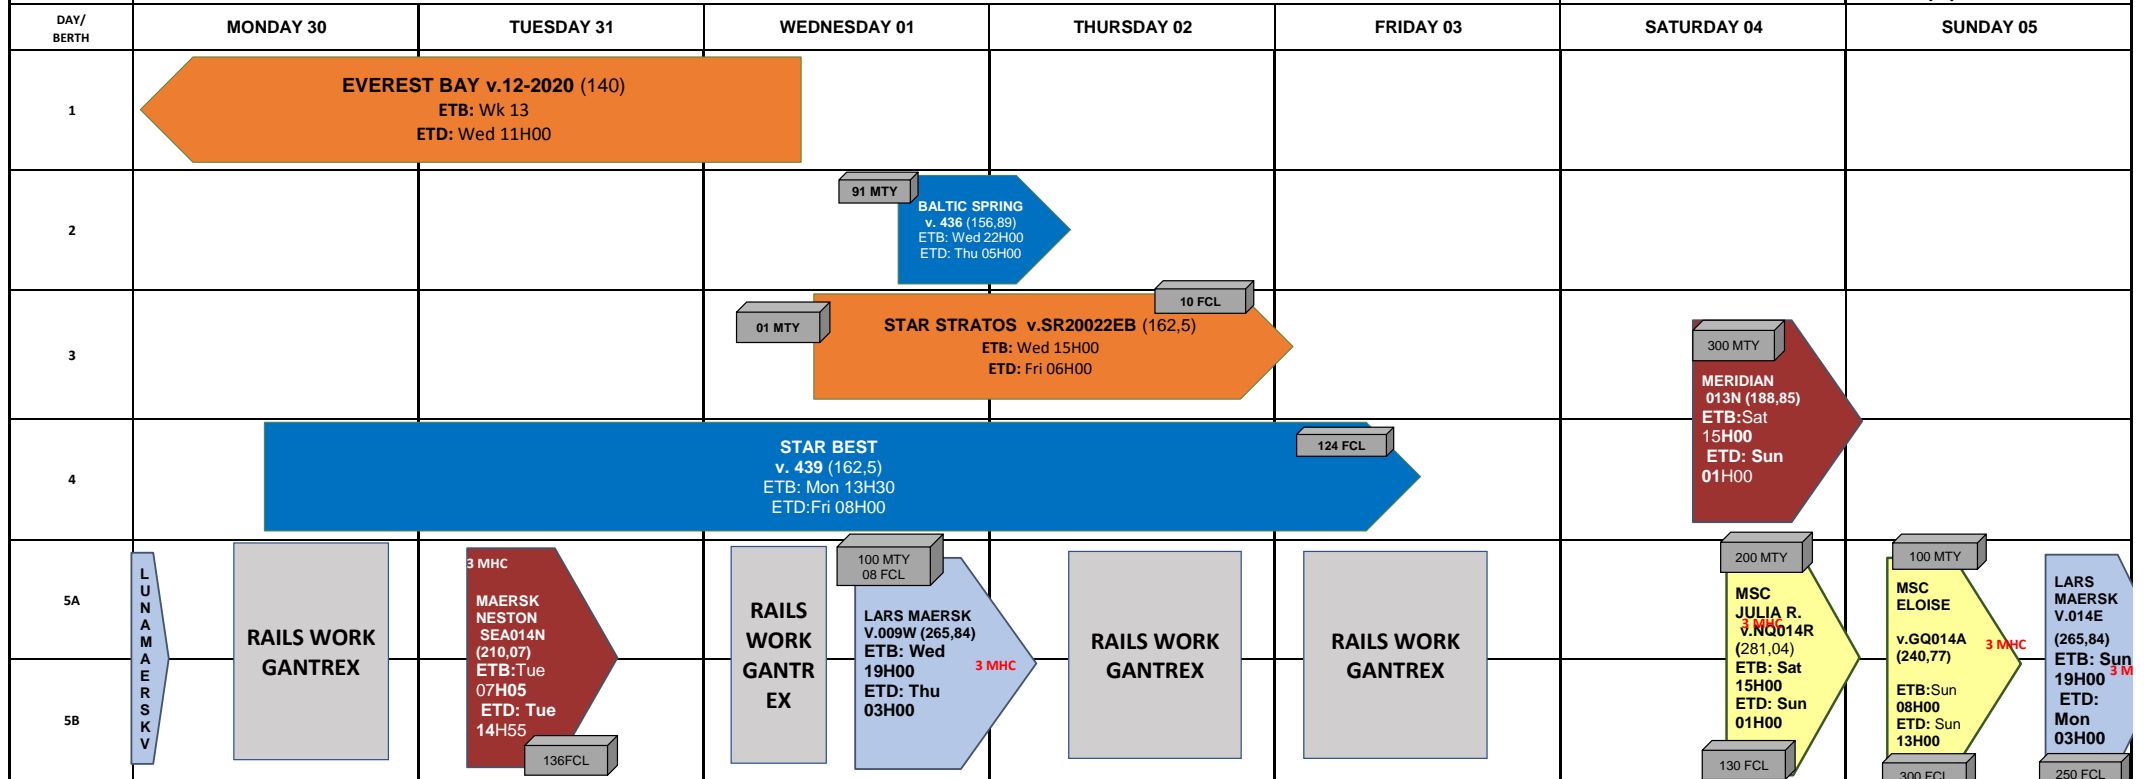

### BERTH PROGRAM-WK.14

2/4/2020 10:51

LINE	DATE	CUT OFF	Inspections
SEATRADE	MON 30	Mv. Maersk Neston 17H00	
BALTIC	TUE 31		SEALAND
MAERSK	WED 01		
MSC	THU 02	Mv. Star Stratos 06H00 Mv. Star Best 08H00	SEATRADE-BALTIC
SEALAND	FRI 03		
OTHERS	SAT 04	Mv. Msc Julia R 03H00 Mv. Msc Eloise 20H00	MSC
	SUN 05	Mv. Lars Maersk 07H00	MSC-MAERSK

Tugs: Jubones -San Felipe-Antilen  
Pilot Boat: Amelia III

TBC: To be confirm  
MHC: Mobil Harbor Crane  
MTY: Empty / FCL: Full  
ETB: Estimate Time of Berthing  
ETD: Estimate time of Departure / v.: voyage