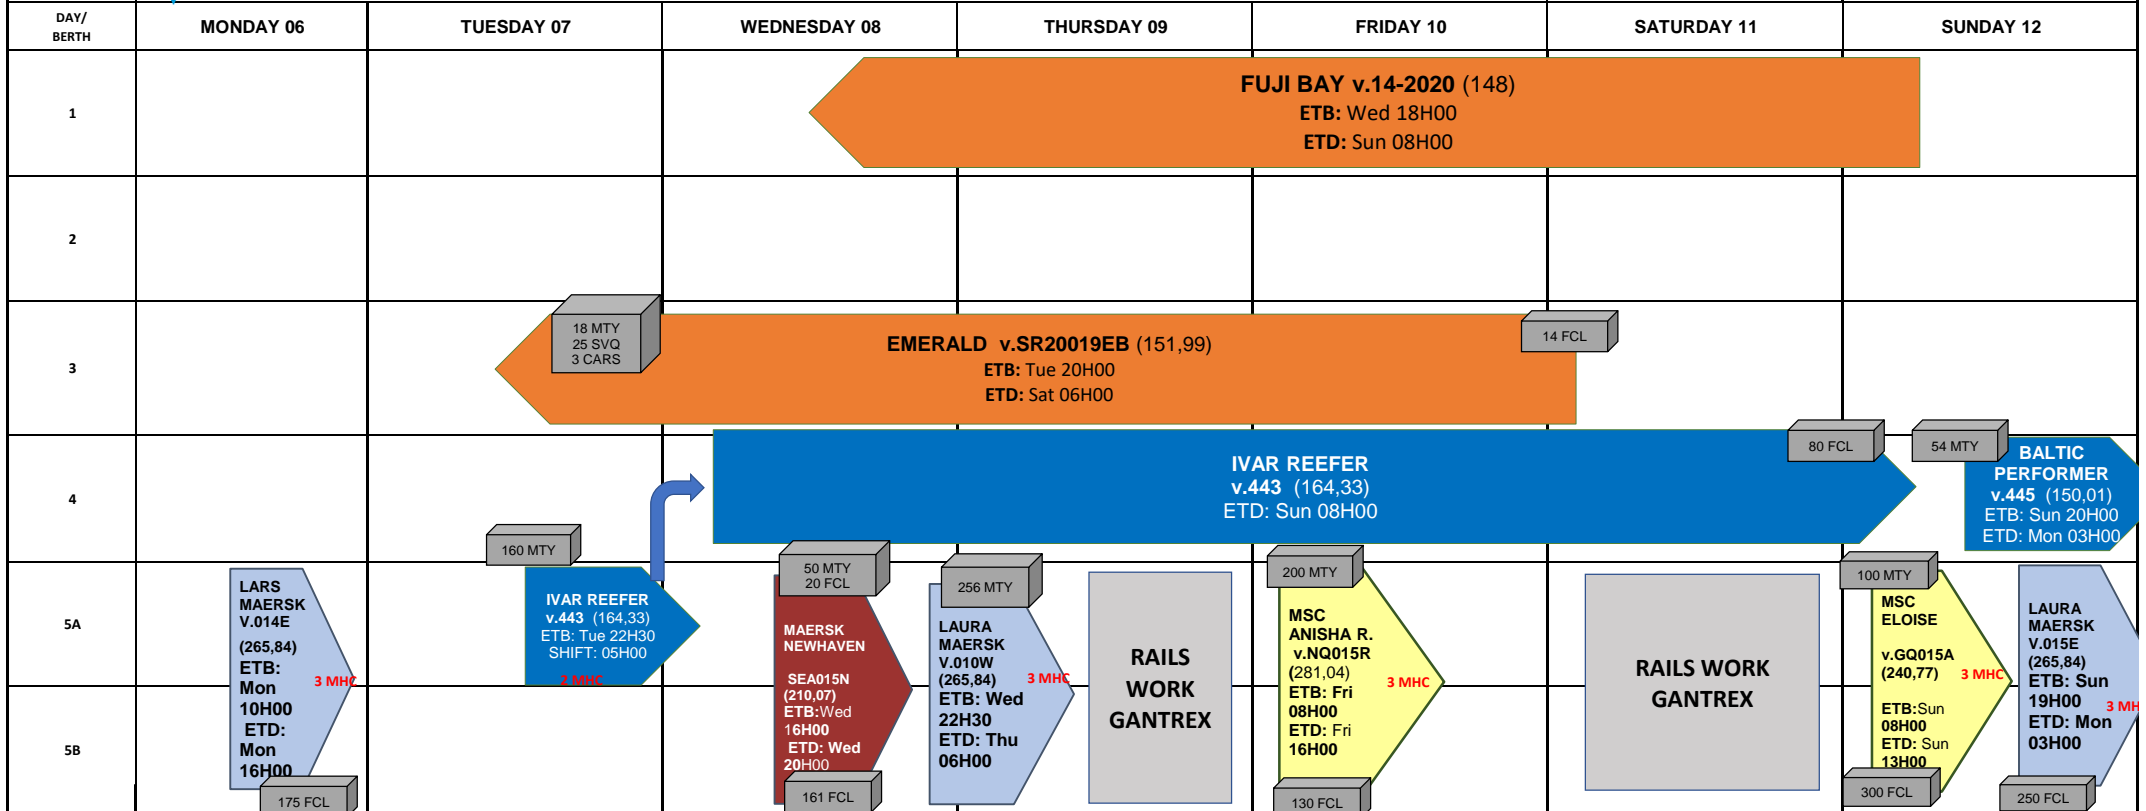

BERTH PROGRAM-WK.15

8/4/2020 8:54

LINE	DATE	CUT OFF	Inspections
SEATRADE	MON 06		
BALTIC	TUE 07	Mv. Maersk Newhaven 19H00	SEALAND
MAERSK	WED 08		
MSC	THU 09	Mv. Msc Anisha 20H00	BALTIC
SEALAND	FRI 10	Mv. Emerald 06H00	SEATRADE-MSC
OTHERS	SAT 11	Mv. Ivar Reefer 08H00 Mv. Msc Eloise 20h00	
	SUN 12	Mv. Laura Maersk 07h00	MSC-MAERSK

Tugs:
Sipan -Vinces-Antilen
Pilot Boat: Amelia III

TBC: To be confirm
MHC: Mobil Harbor Crane
MTY: Empty / **FCL:** Full
ETB: Estimate Time of Berthing
ETD: Estimate time of Departure / v.: voyage