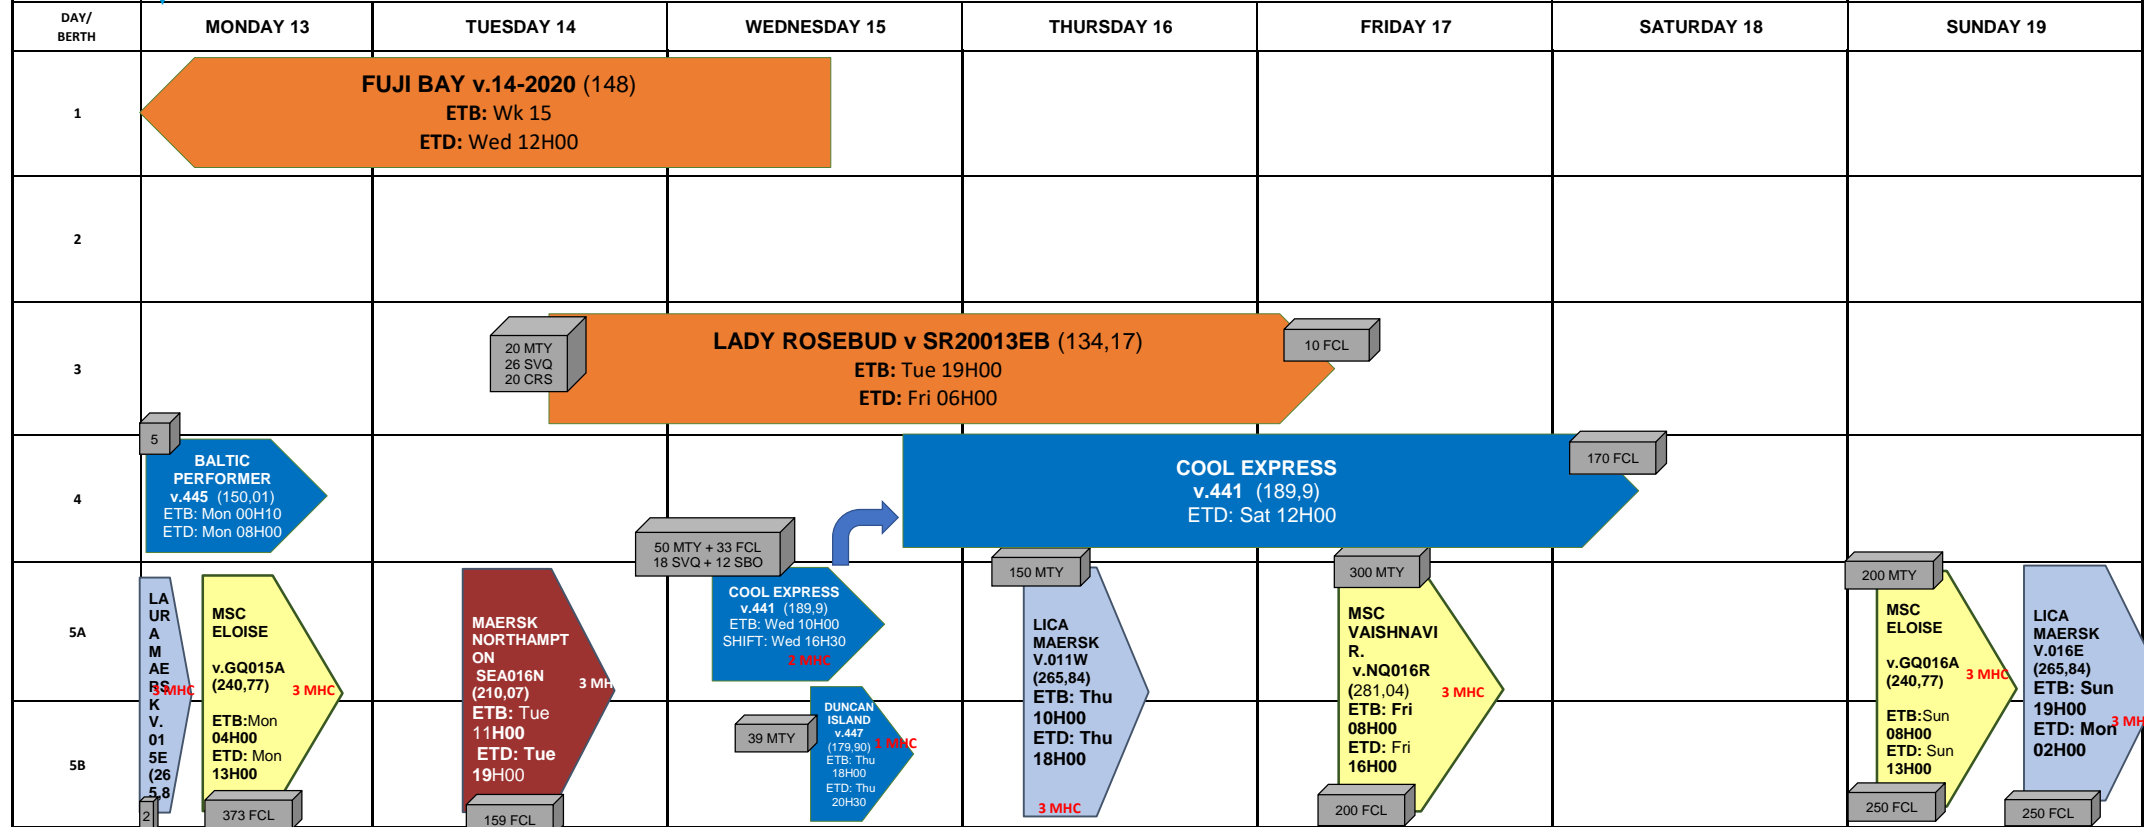

BERTH PROGRAM-WK.16

14/4/2020 19:58

LINE	DATE	CUT OFF	Inspections
SEATRADE	MON 13	Mv. Maersk Northampton 23H00	
BALTIC	TUE 14		SEALAND
MAERSK	WED 15		
MSC	THU 16	Mv. Lady Rosebud 06H00 Mv. Msc Vaishnavi R 20H00	BALTIC
SEALAND	FRI 17	Mv. Cool Express 08H00	SEATRADE-MSC
OTHERS	SAT 18	Mv. Msc Eloise 20H00	
	SUN 19	Mv. Lica Maersk 07H00	MSC-MAERSK

Tugs:
Sipan -Vinces-Antilen - Jubones
Pilot Boat: Amelia III

TBC: To be confirm
MHC: Mobil Harbor Crane
MTY: Empty / **FCL:** Full
ETB: Estimate Time of Berthing
ETD: Estimate time of Departure / v.: voyage