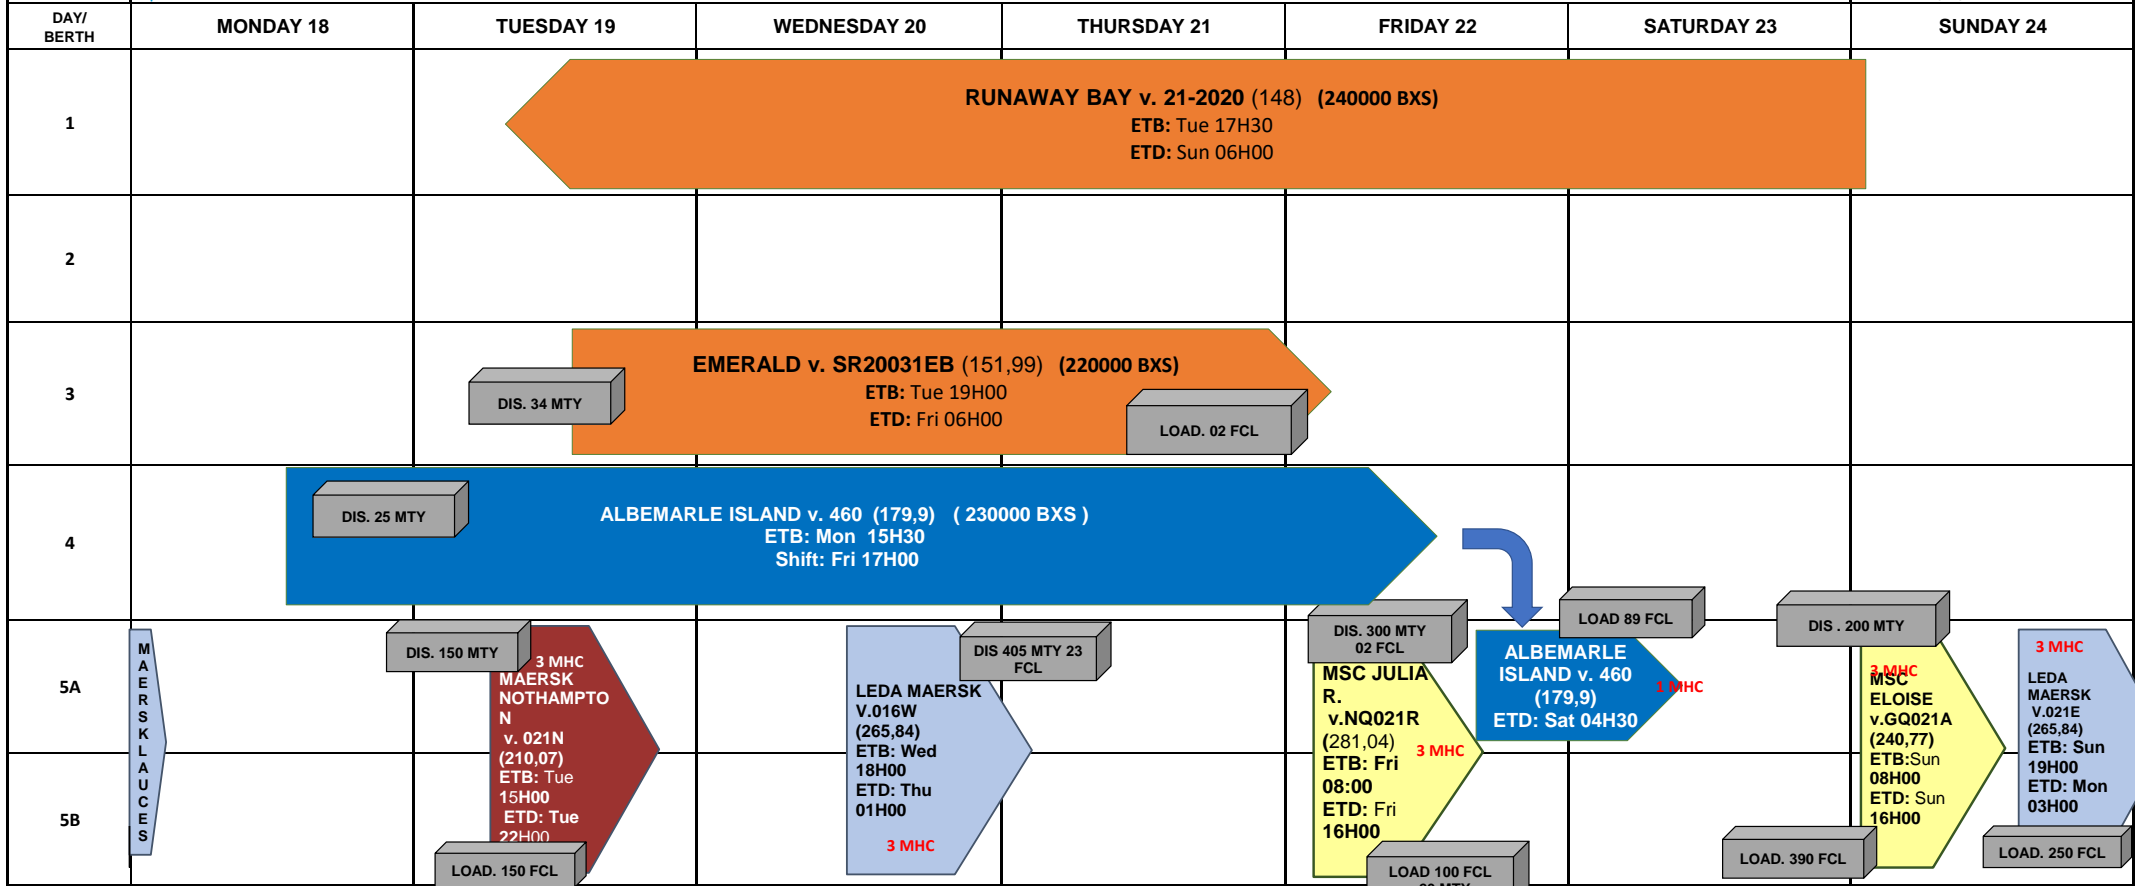

BERTH PROGRAM-WK.21

16/5/2020 16:49

LINE	DATE	CUT OFF	Inspections
SEATRADE	MON 18		
BALTIC	TUE 19	Mv. Maersk Northampton 03H00	SEALAND
MAERSK	WED 20		
MSC	THU 21	Mv. Elvira 06H00 Mv. Albemarle Island 08H00 Mv Msc Julia R 20H00	BALTIC- SEATRADE
SEALAND	FRI 22		MSC
OTHERS	SAT 23	Mv. Msc Eloise 20H00	MSC
	SUN 24	Mv. Leda Maersk 07H00	MAERSK

Tugs:
Sipan -Vinces-Antilen - Jubones
Pilot Boat: Amelia III

TBC: To be confirm
MHC: Mobil Harbor Crane
MTY: Empty / **FCL:** Full
ETB: Estimate Time of Berthing
ETD: Estimate time of Departure / v.: voyage