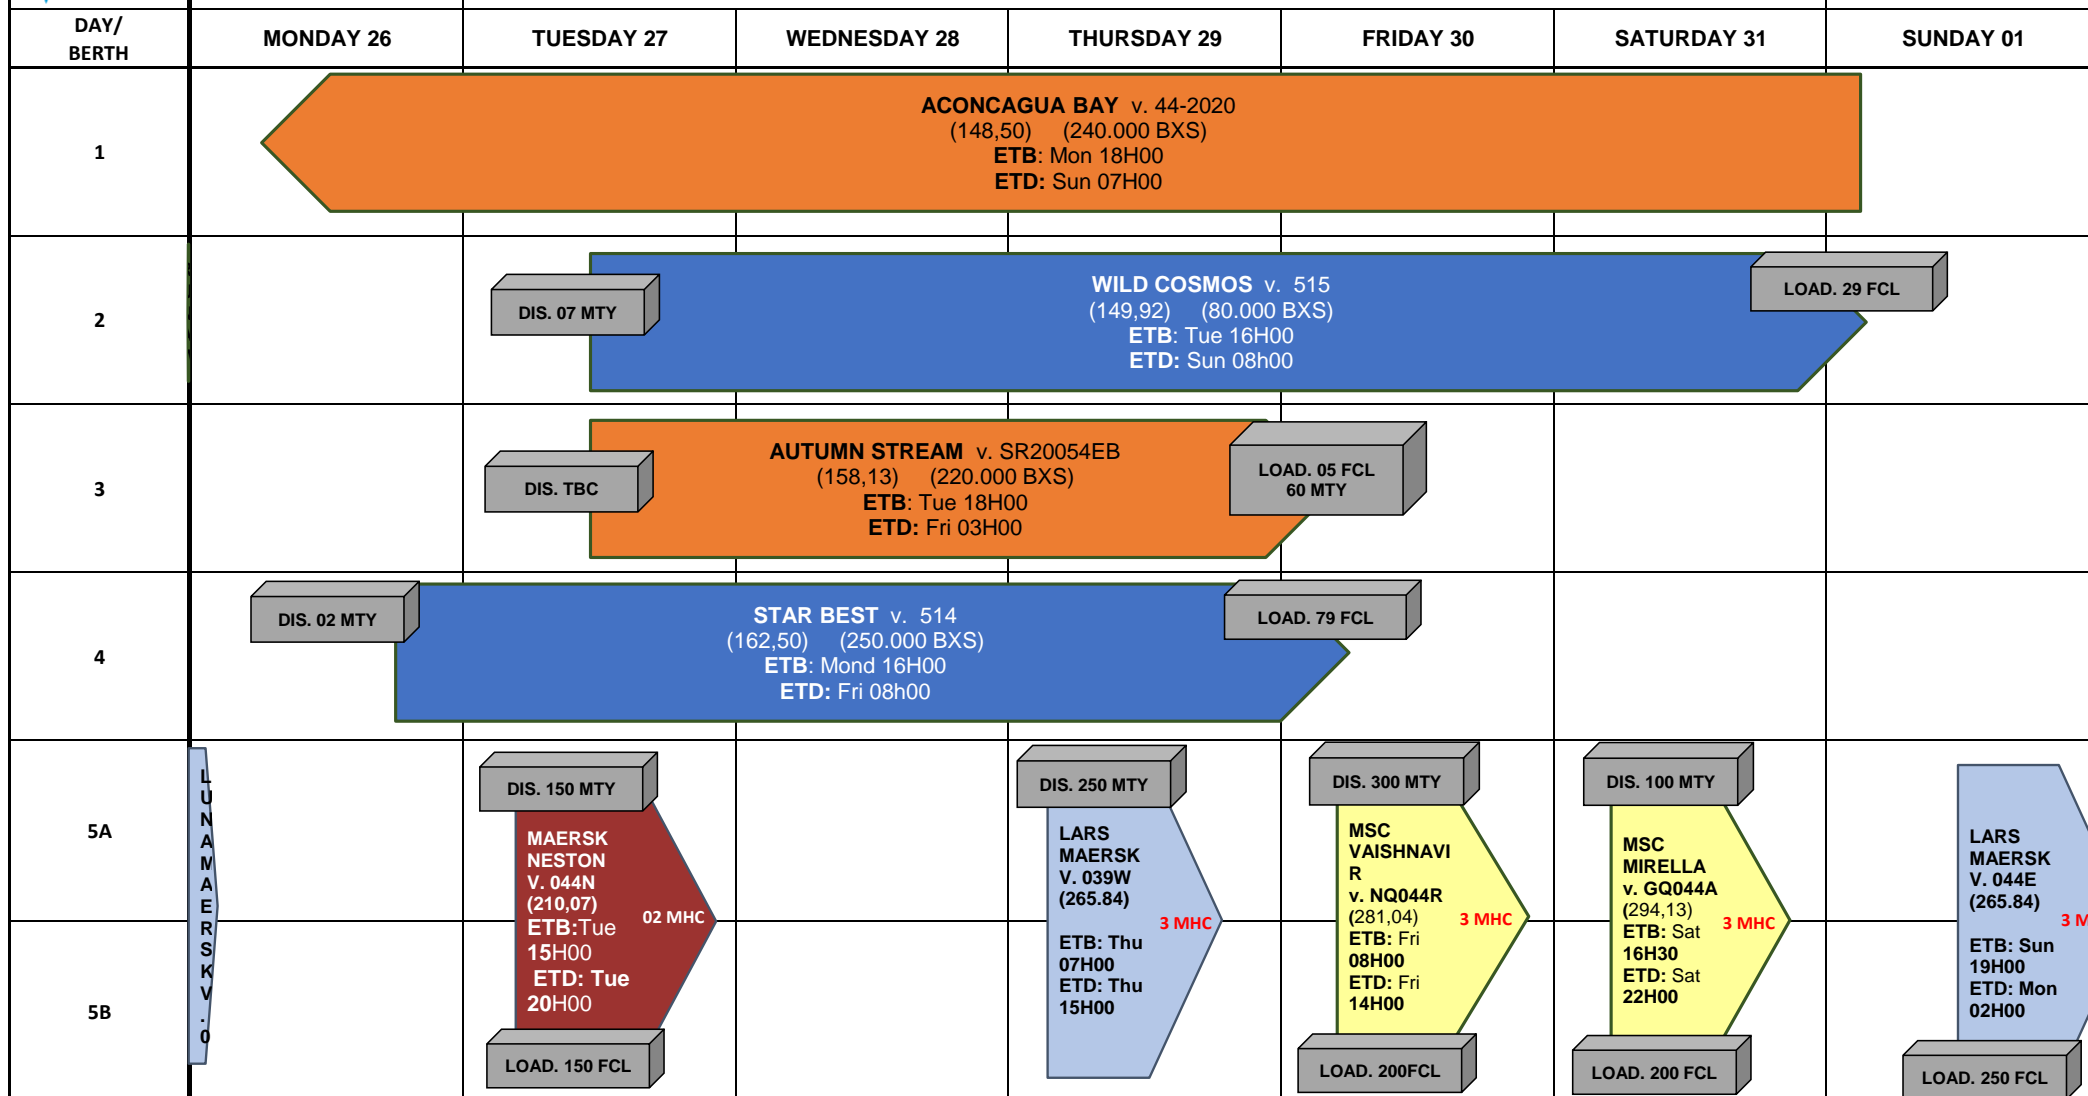

## BERTH PROGRAM WK. 44

LINE	DATE	CUT OFF	Inspections
SEATRADE	MON 26		
BALTIC	TUE 27	Mv. Maersk Neston 03H00	SEALAND
MAERSK	WED 28		
MSC	THU 29	Mv. Atutum Stream 03H00 Mv. Star Best 08H00 Mv. Msc Vaishnavi R 20H00	SEATRADE - BALTIC
SEALAND	FRI 30		MSC
OTHERS	SAT 31	Mv. Msc Mirella 06H00 Mv. Wild Cosmos 08H00	MSC - BALTIC
	SUN 01	Mv. Lars Maersk 07H00	MAERSK

**Tugs: Available:**  
 Ram Jubones - Tigre - Tumbes  
**Pilot Boat:** Amelia

**TBC:** To be confirm  
**MHC:** Mobil Harbor Crane  
**MTY:** Empty / **FCL:** Full  
**ETB:** Estimate Time of Berthing  
**ETD:** Estimate time of Departure / v.: voyage