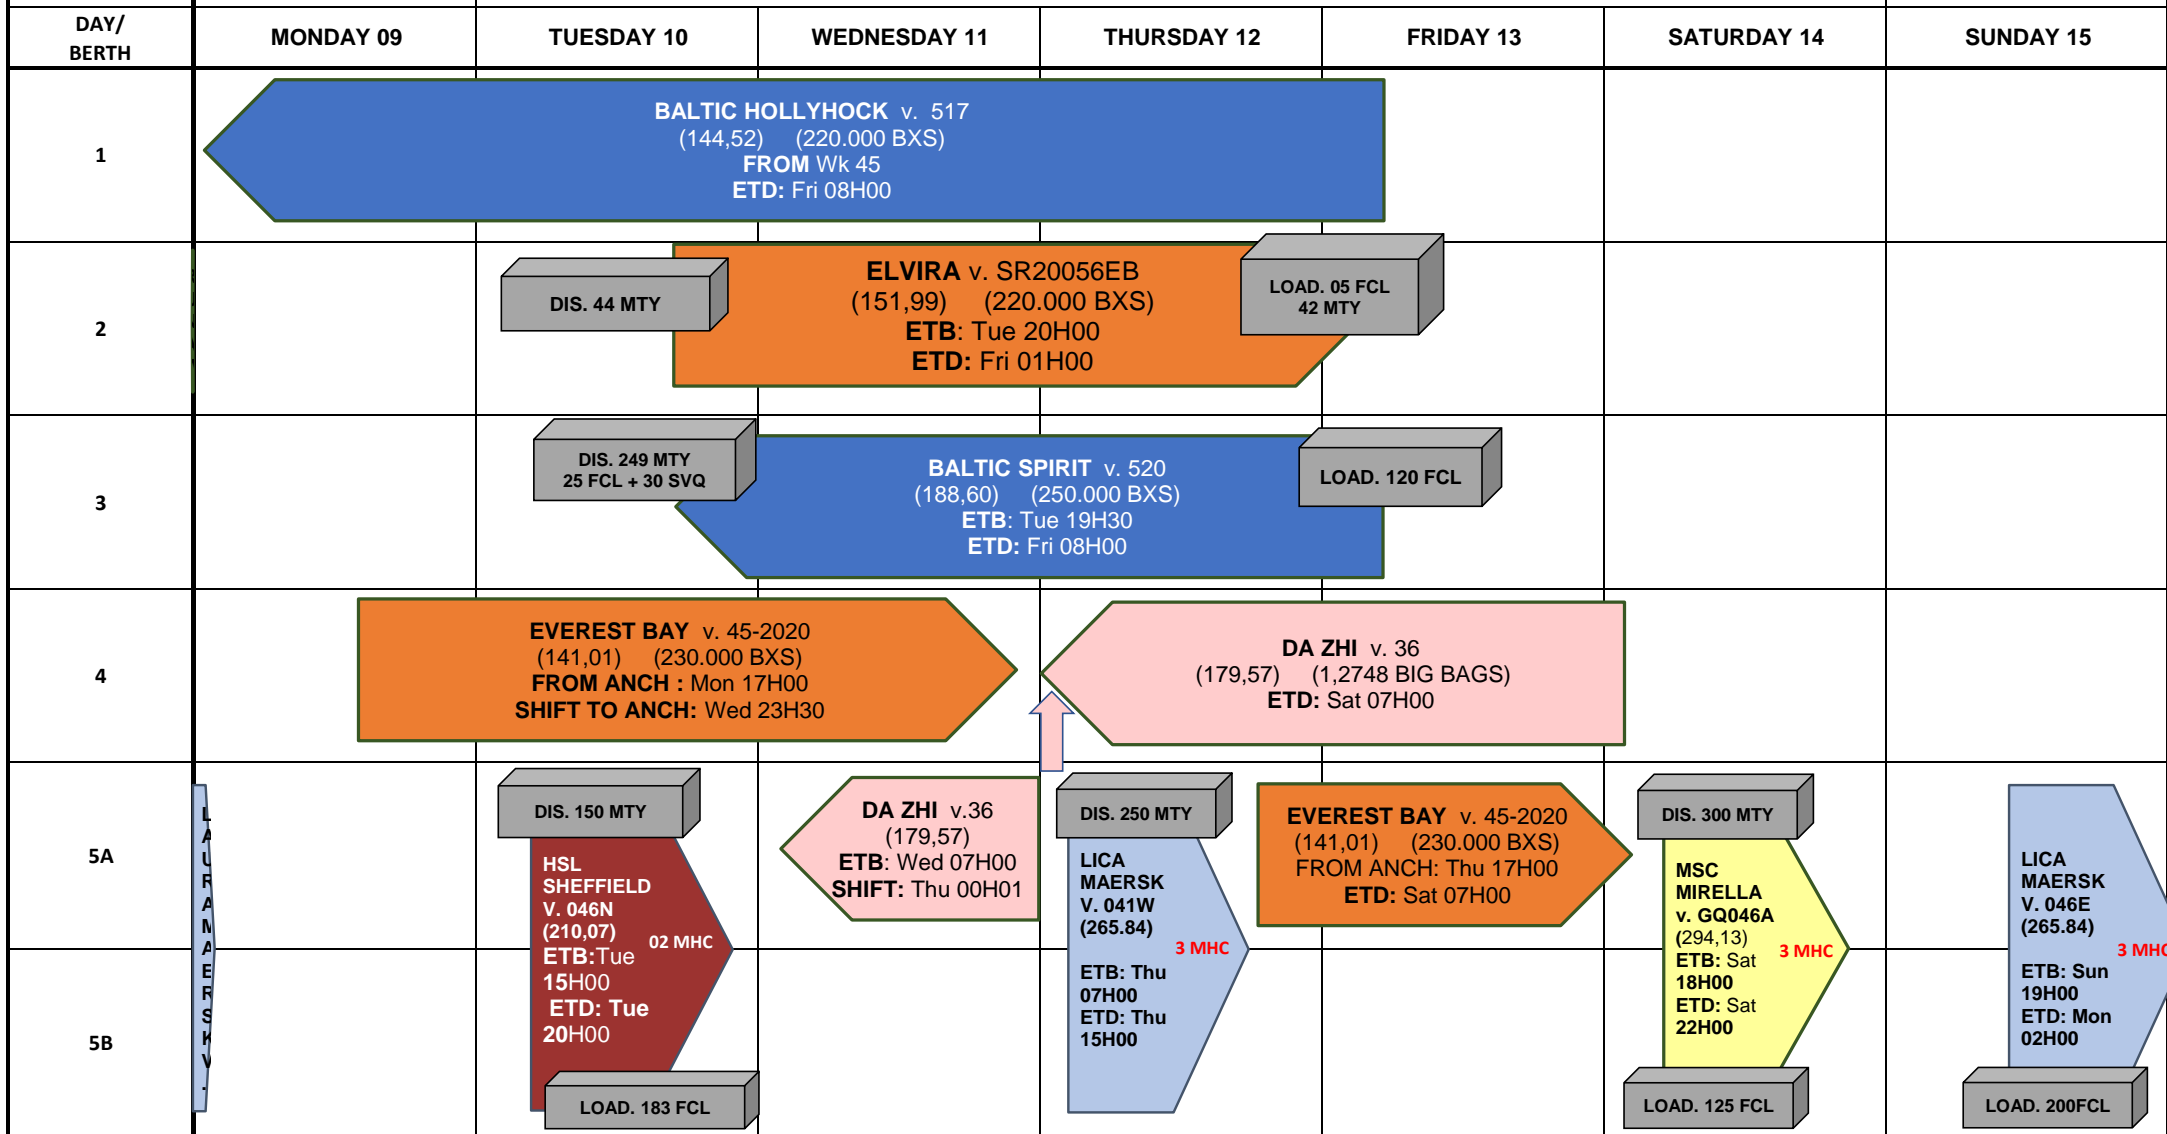

## BERTH PROGRAM WK. 46

LINE	DATE	CUT OFF	Inspections
SEATRADE	MON 09		
BALTIC	TUE 10	Mv. Hsl Sheffield 03H00	SEALAND
MAERSK	WED 11		
MSC	THU 12	Mv. Elvira 01H00 Mv. Baltic Spirit 08H00	SEATRADE - BALTIC
SEALAND	FRI 13		
OTHERS	SAT 14	Mv. Msc Mirella 06H00	MSC
	SUN 15	Mv. Lica Maersk 07H00	MAERSK

**Tugs: Available:**  
 Ram Jubones - Tigre - Tumbes

**Pilot Boat:** Amelia

**TBC:** To be confirm  
**MHC:** Mobil Harbor Crane  
**MTY:** Empty / **FCL:** Full  
**ETB:** Estimate Time of Berthing  
**ETD:** Estimate time of Departure / **v.:** voyage