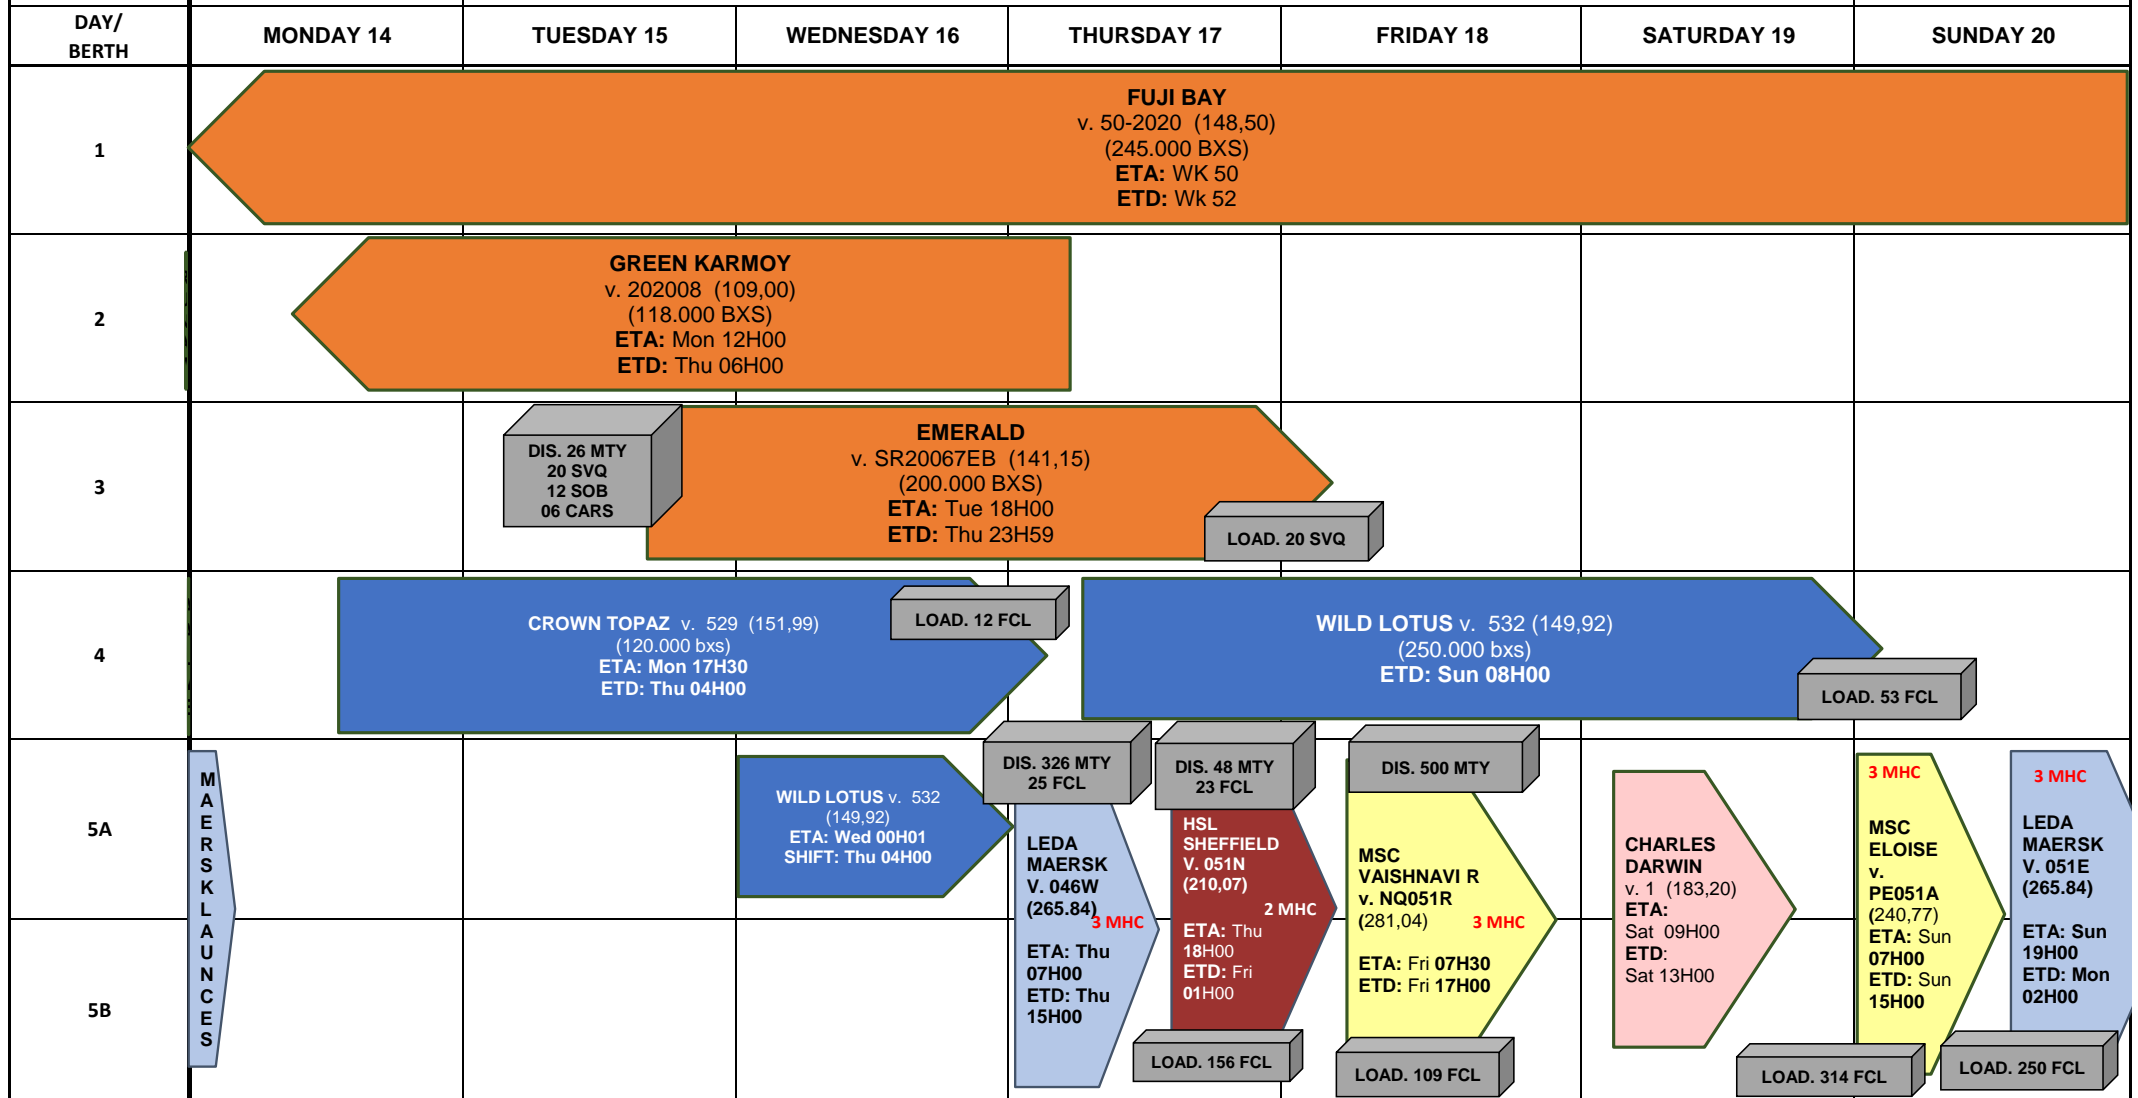

## BERTH PROGRAM WK. 51

LINE	DATE	CUT OFF	Inspections
SEATRADE	MON 14		
BALTIC	TUE 15		
MAERSK	WED 16	Mv. Crown Topaz <b>04H00</b> Mv. Emerald <b>23H59</b>	BALTIC
MSC	THU 17	Mv. Hsl Sheffield <b>06H00</b> Mv. Msc Vaishnavi R <b>20H00</b>	SEATRADE - SEALAND
SEALAND	FRI 18		MSC
OTHERS	SAT 19	Mv. Wild Lotus <b>18H00</b> Mv. Msc Eloise <b>20H00</b>	MSC - BALTIC
	SUN 20	Mv. Leda Maersk <b>07H00</b>	MAERSK

Tugs: Available:

Ram Jubones - Tigre - Tupahue

Pilot Boat: Amelia

TBC: To be confirm

MHC: Mobil Harbor Crane

MTY: Empty / FCL: Full

ETA: Estimate Time of Arrival

ETD: Estimate time of Departure / v.: voyage