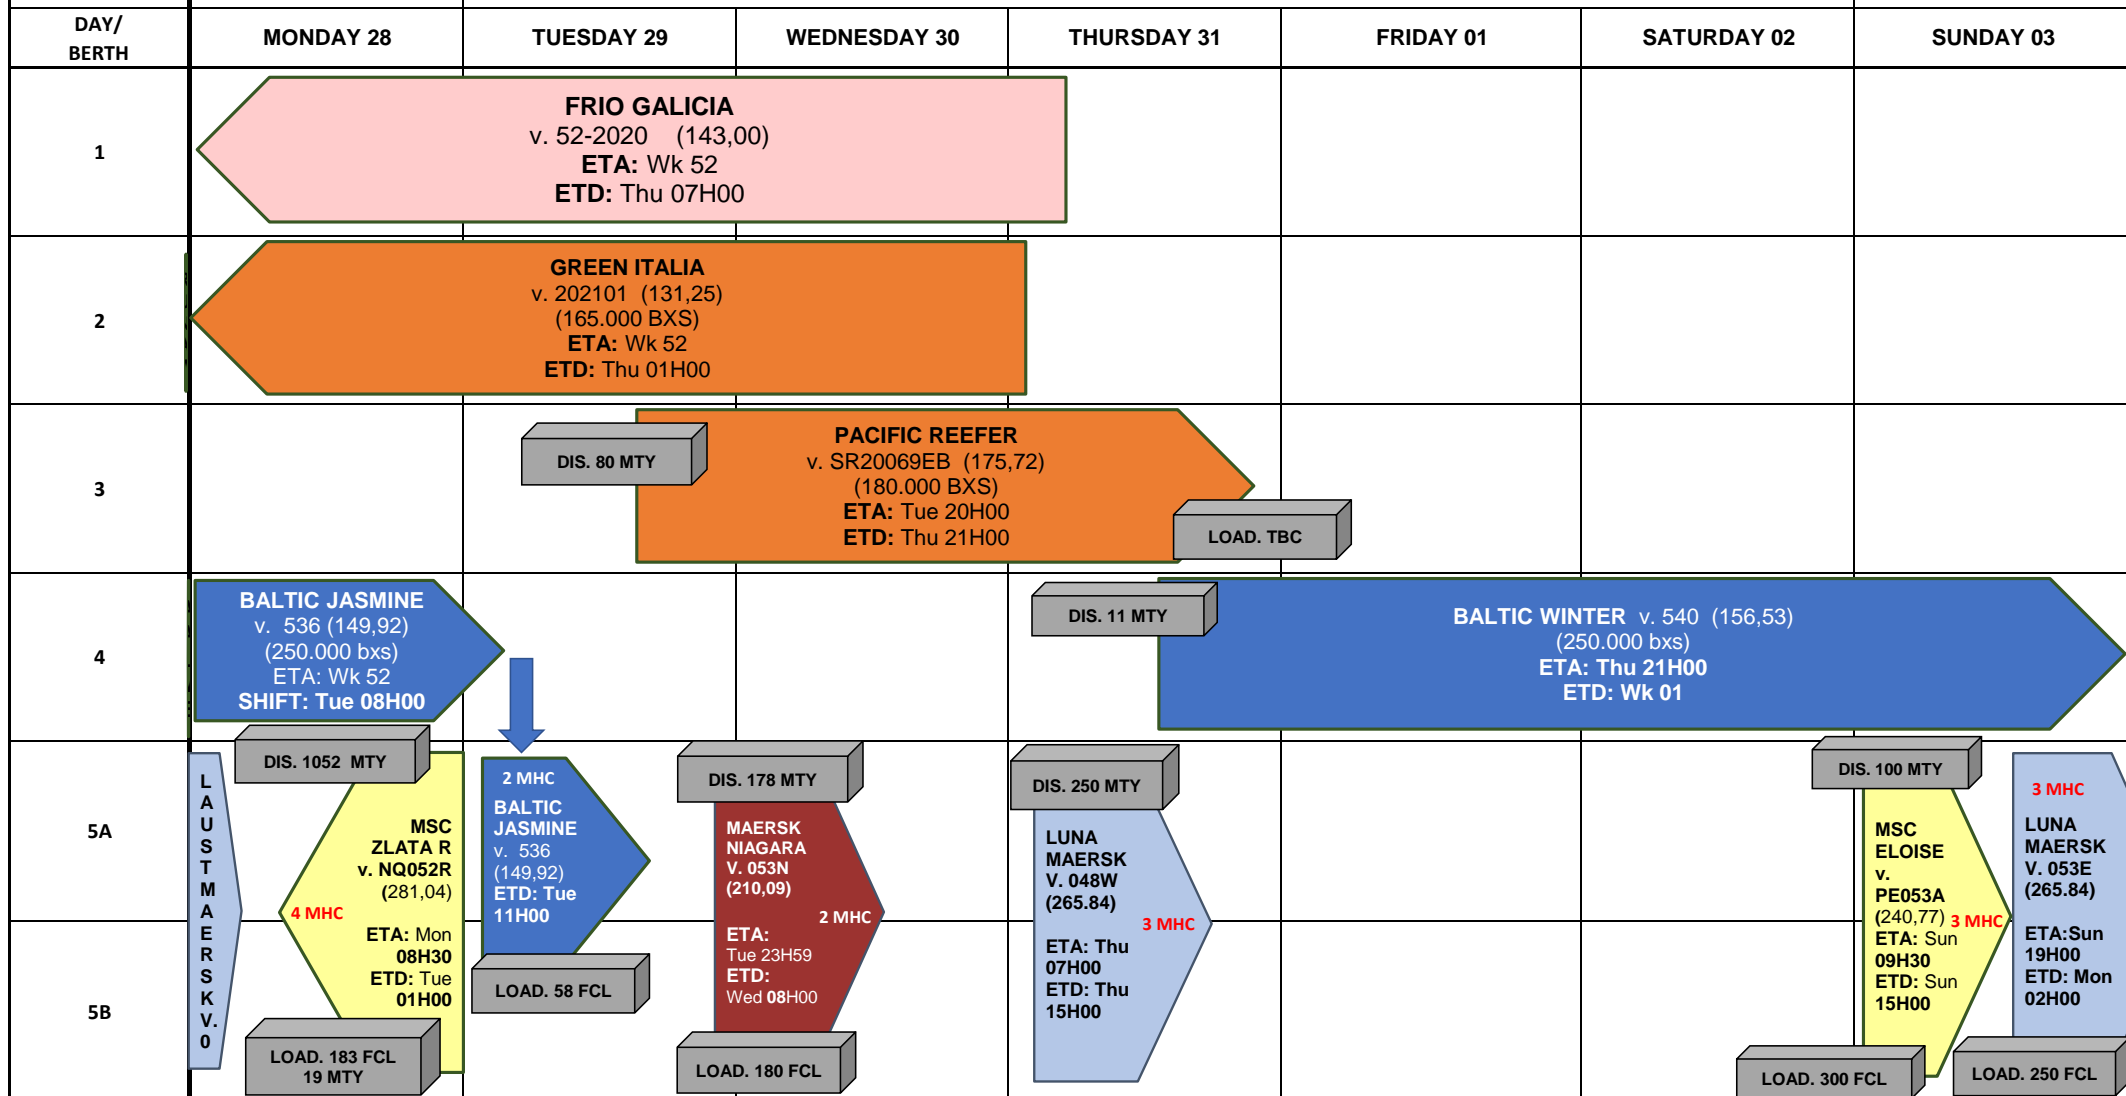

## BERTH PROGRAM WK. 53

LINE	DATE	CUT OFF	Inspections
	SUN 27	Mv. Msc Zlata R 20H00	
SEATRADE	MON 28	Mv. Baltic Jasmine 04H00	MSC - BALTIC
BALTIC	TUE 29	Mv. Maersk Niagara 11H59	SEALAND
MAERSK	WED 30	Mv. Pacific Reefer 21H00	SEATRADE
MSC	THU 31		
SEALAND	FRI 01		
OTHERS	SAT 02	Mv. Msc Eloise 21H00	MSC - BALTIC
	SUN 03	Mv. Luna Maersk 07H00	MAERSK

**Tugs: Available:**  
Ram Jubones - Tigre - Tupahue

**Pilot Boat: Amelia**

**TBC:** To be confirm  
**MHC:** Mobil Harbor Crane  
**MTY:** Empty / **FCL:** Full  
**ETA:** Estimate Time of Arrival  
**ETD:** Estimate time of Departure / v.: voyage