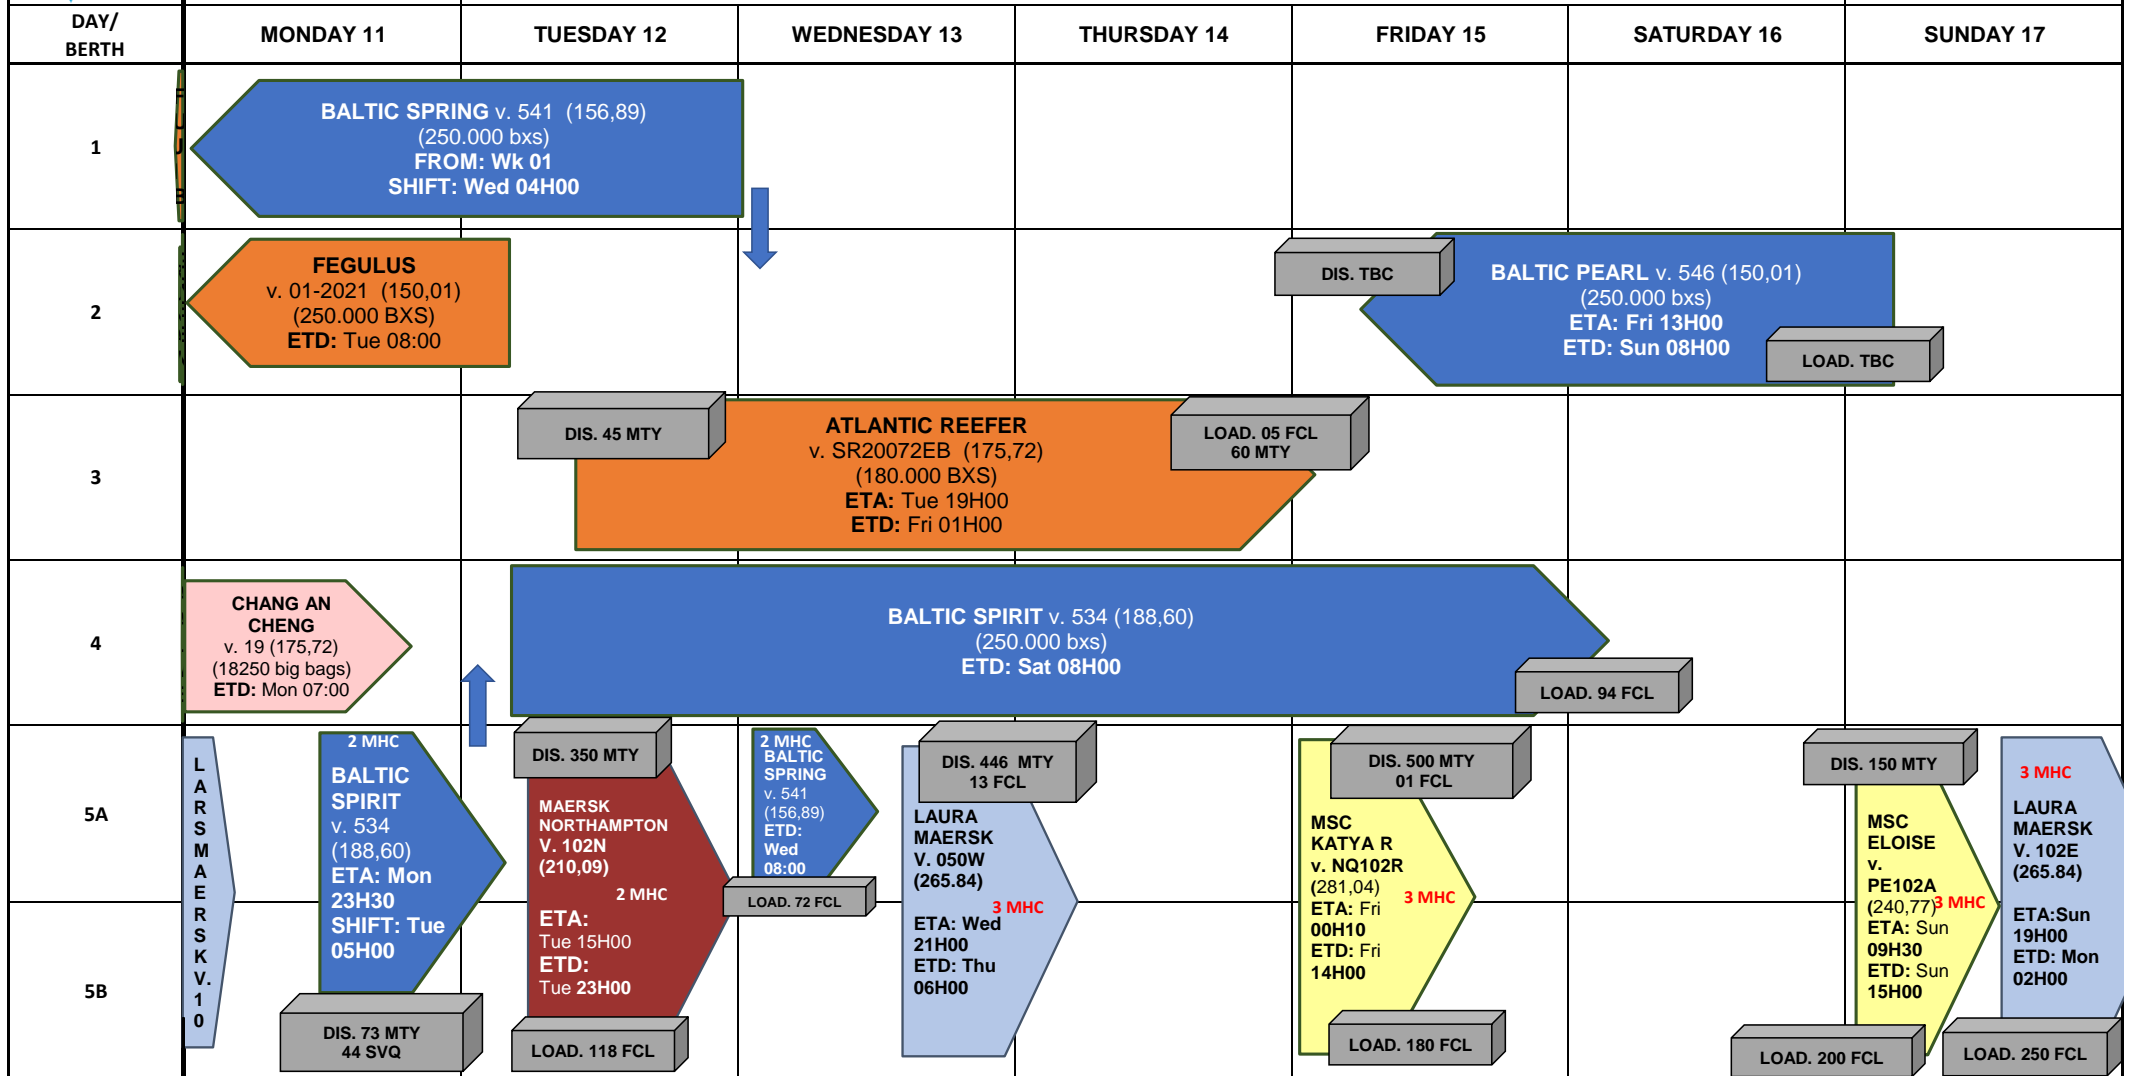

## BERTH PROGRAM WK. 02

LINE	DATE	CUT OFF	Inspections
SEATRADE	MON 11		
BALTIC	TUE 12	Mv. Maersk Northampton <b>03H00</b> Mv. Baltic Spring <b>08H00</b>	SEALAND
MAERSK	WED 13		
MSC	THU 14	Mv. Atlantic Reefer <b>01H00</b> Mv Msc Katya R <b>20H00</b>	SEATRADE
SEALAND	FRI 15	Mv. Baltic Spirit <b>08H00</b>	BALTIC - MSC
OTHERS	SAT 16	Mv. Baltic Pearl <b>08H00</b> Mv. Msc Eloise <b>21H00</b>	MSC - BALTIC
	SUN 17	Mv. Laura Maersk <b>07H00</b>	MAERSK

**Tugs: Available:**  
 Ram Jubones - Tigre - Tupahue  
**Pilot Boat: Amelia**

**TBC:** To be confirm  
**MHC:** Mobil Harbor Crane  
**MTY:** Empty / **FCL:** Full  
**ETA:** Estimate Time of Arrival  
**ETD:** Estimate time of Departure / v.: voyage