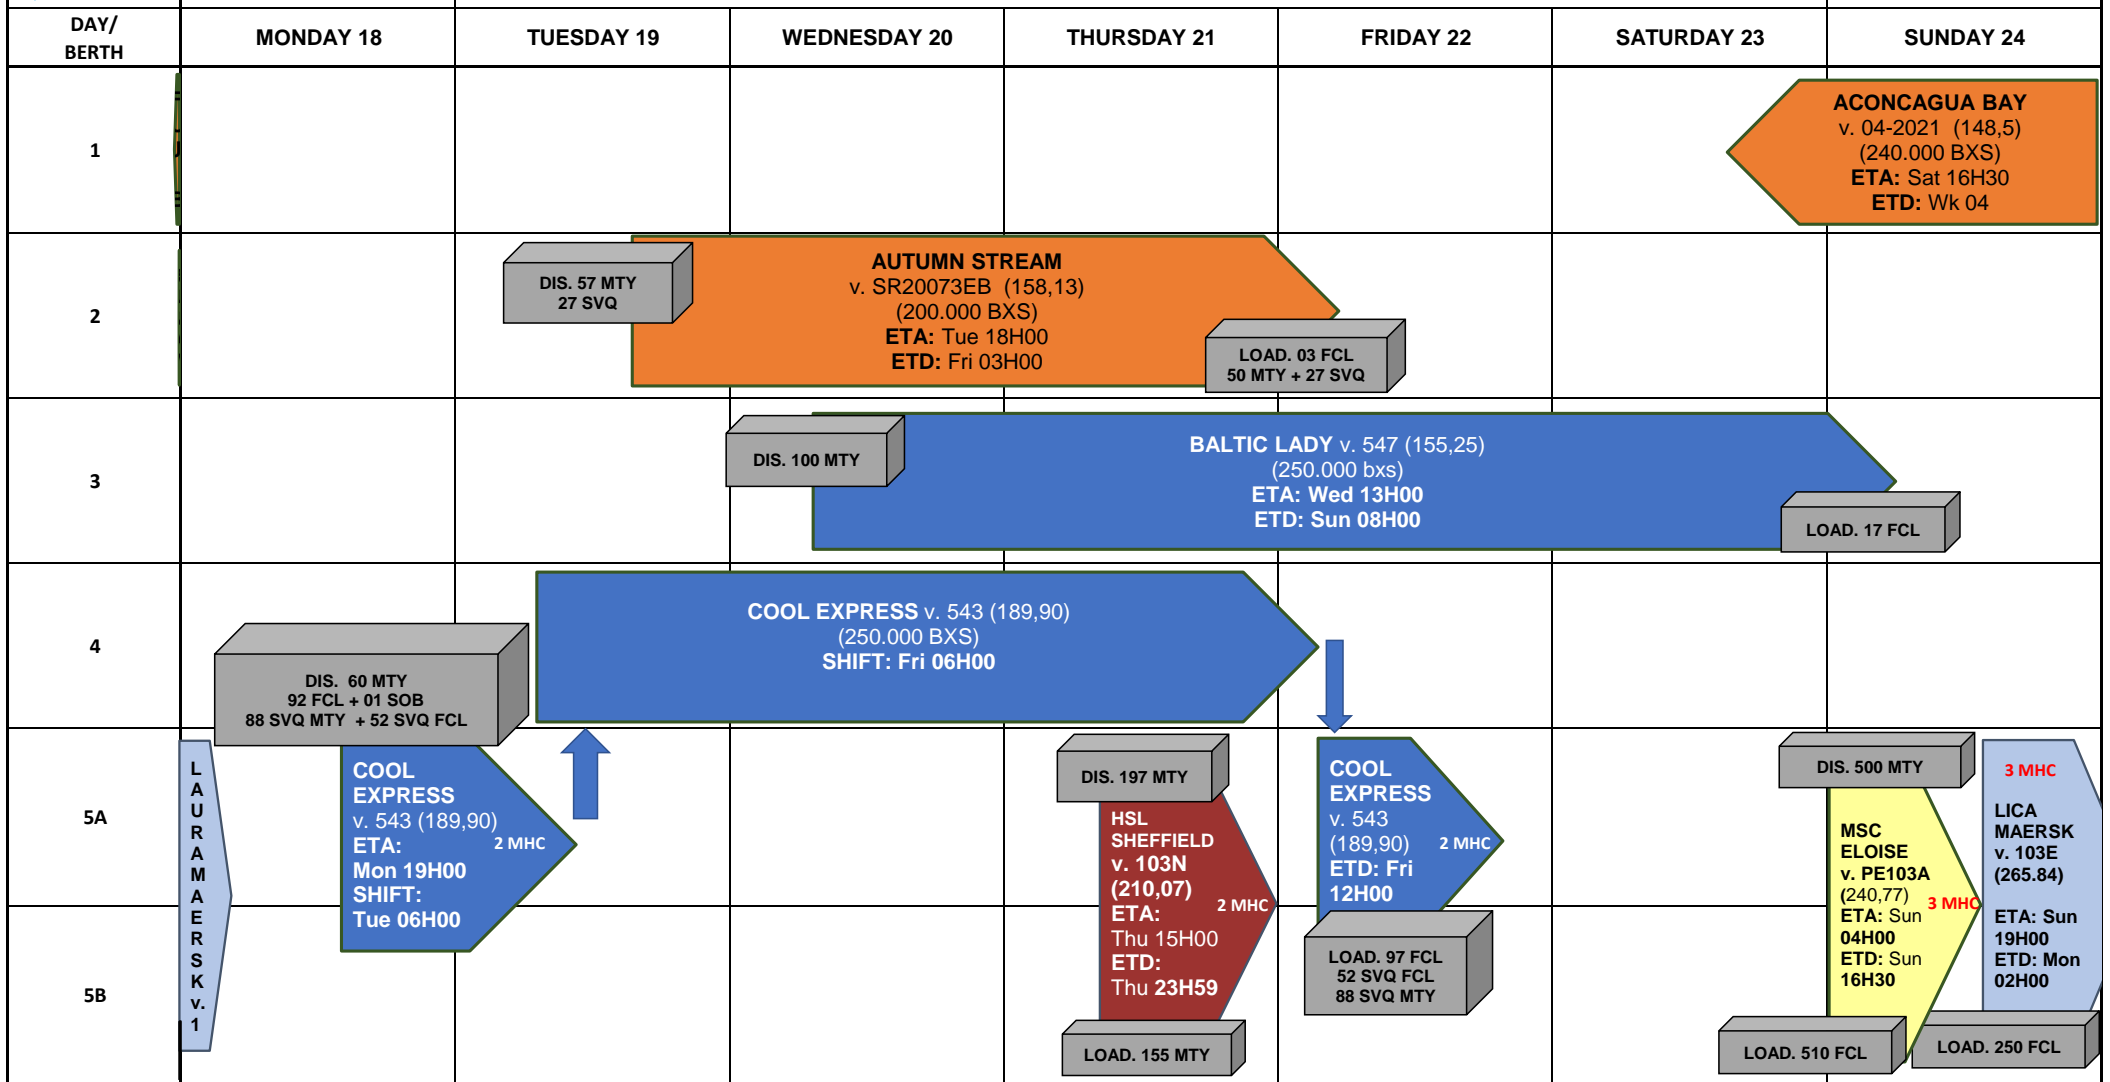

BERTH PROGRAM WK. 03

LINE	DATE	CUT OFF	Inspections			
SEATRADE	MON 18					
BALTIC	TUE 19					
MAERSK	WED 20		SEALAND			
MSC	THU 21	Mv. Hsl Sheffield 01H00 Mv. Autumn Stream 03H00 Mv. Cool Express 08H00	SEATRADE - BALTIC			
SEALAND	FRI 22					
OTHERS	SAT 23	Mv. Baltic Lady 08H00 Mv. Msc Eloise 20H00	MSC - BALTIC			
	SUN 24	Mv. Lica Maersk 07H00	MAERSK			

Tugs: Available:

Ram Jubones - Tigre - Tupahue

Pilot Boat: Amelia

TBC: To be confirm

MHC: Mobil Harbor Crane

MTY: Empty / FCL: Full

ETA: Estimate Time of Arrival

ETD: Estimate time of Departure / v.: voyage