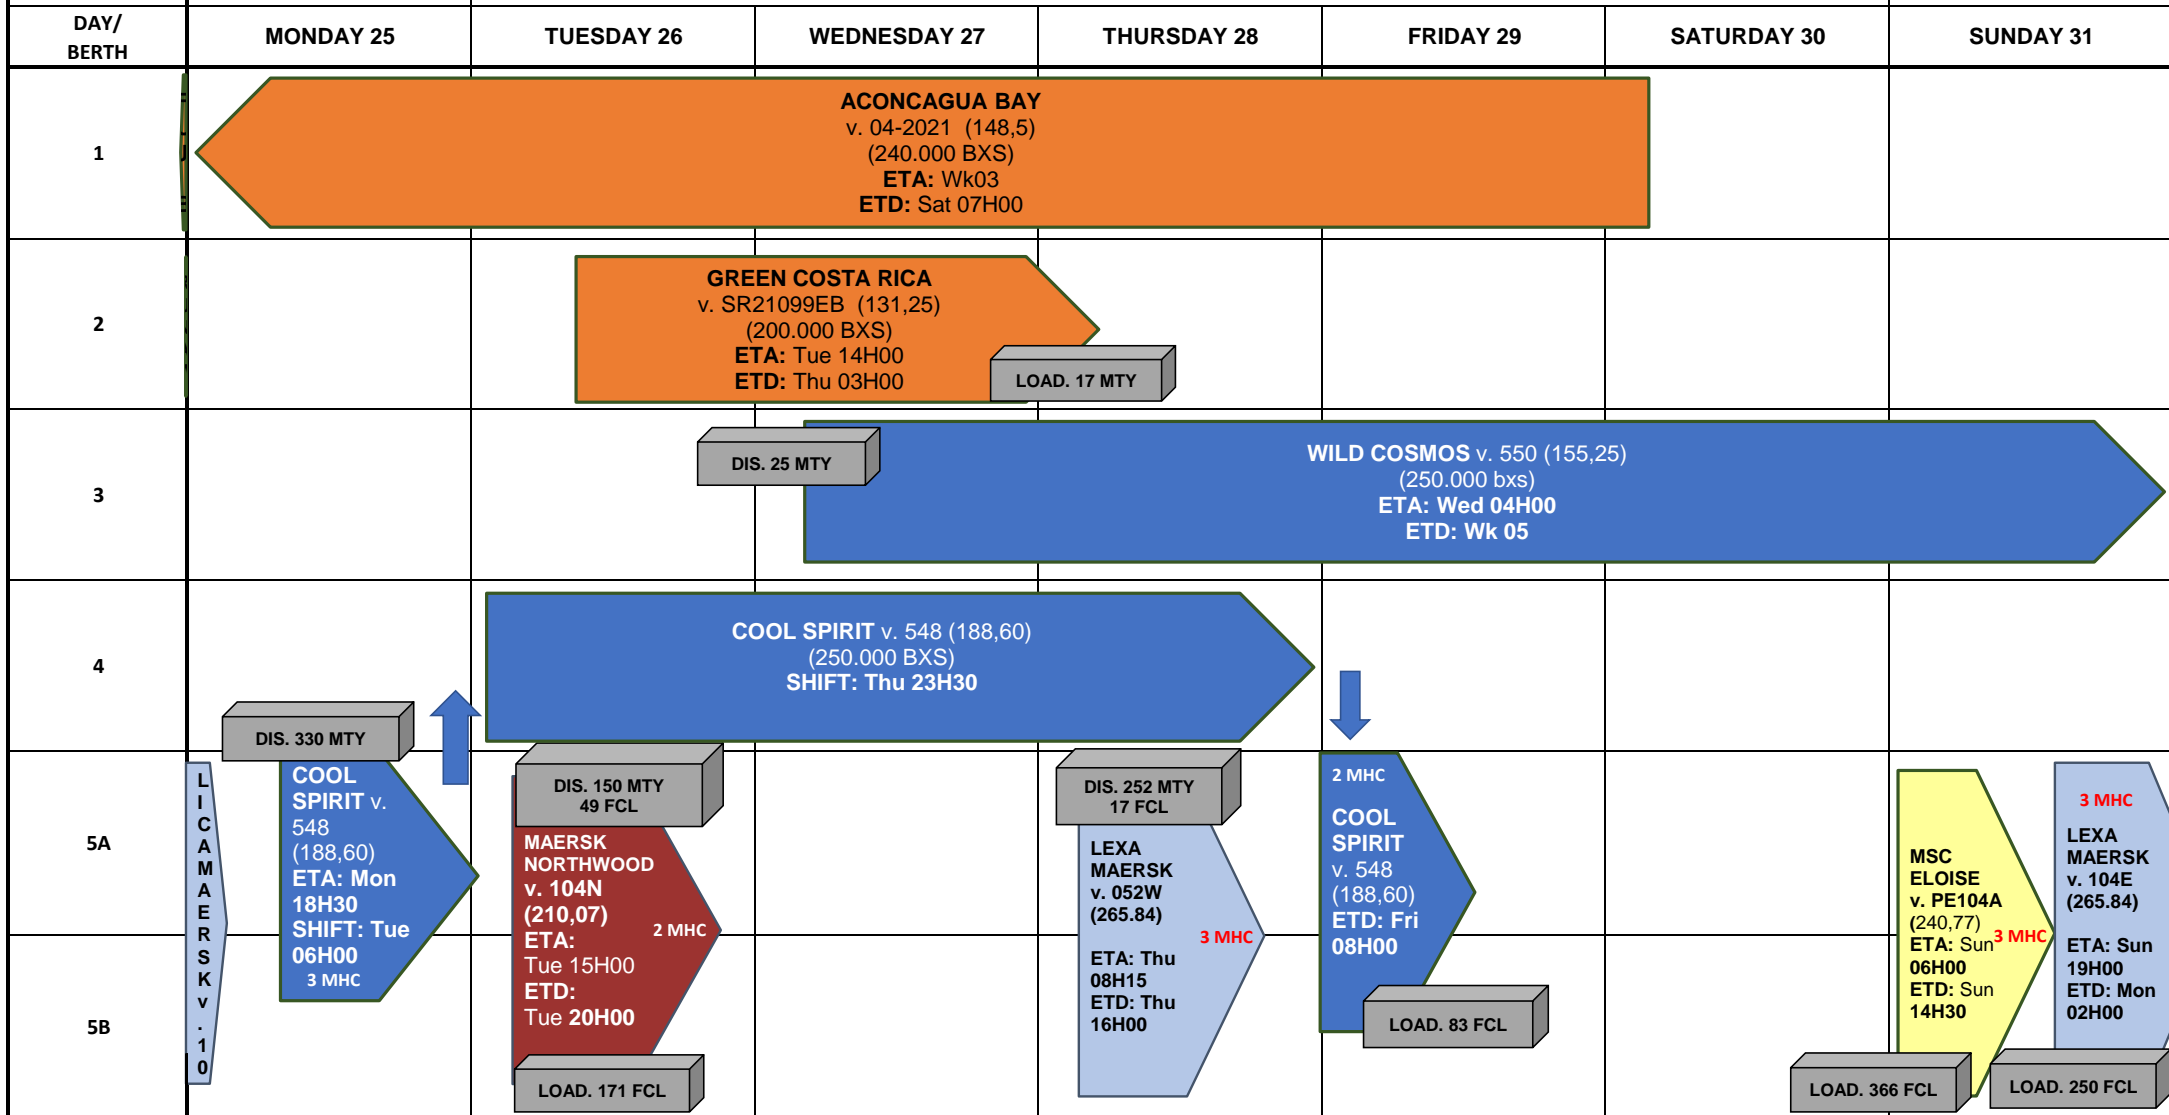

BERTH PROGRAM WK. 04

LINE	DATE	CUT OFF	Inspections
SEATRADE	MON 25		
BALTIC	TUE 26	Mv. Maersk Northwood 03H00	SEALAND
MAERSK	WED 27	Mv. Green Costa Rica 03H00	
MSC	THU 28	Mv. Cool Spirit 08H00	BALTIC
SEALAND	FRI 29		SEATRADE
OTHERS	SAT 30	Mv. Msc Eloise 20H00	MSC - BALTIC
	SUN 31	Mv. Lexa Maersk 07H00	MAERSK

Tugs: Available:
 Ram Jubones - Tigre - Tupahue

Pilot Boat: Amelia

TBC: To be confirm
MHC: Mobil Harbor Crane
MTY: Empty / **FCL:** Full
ETA: Estimate Time of Arrival
ETD: Estimate time of Departure / v.: voyage