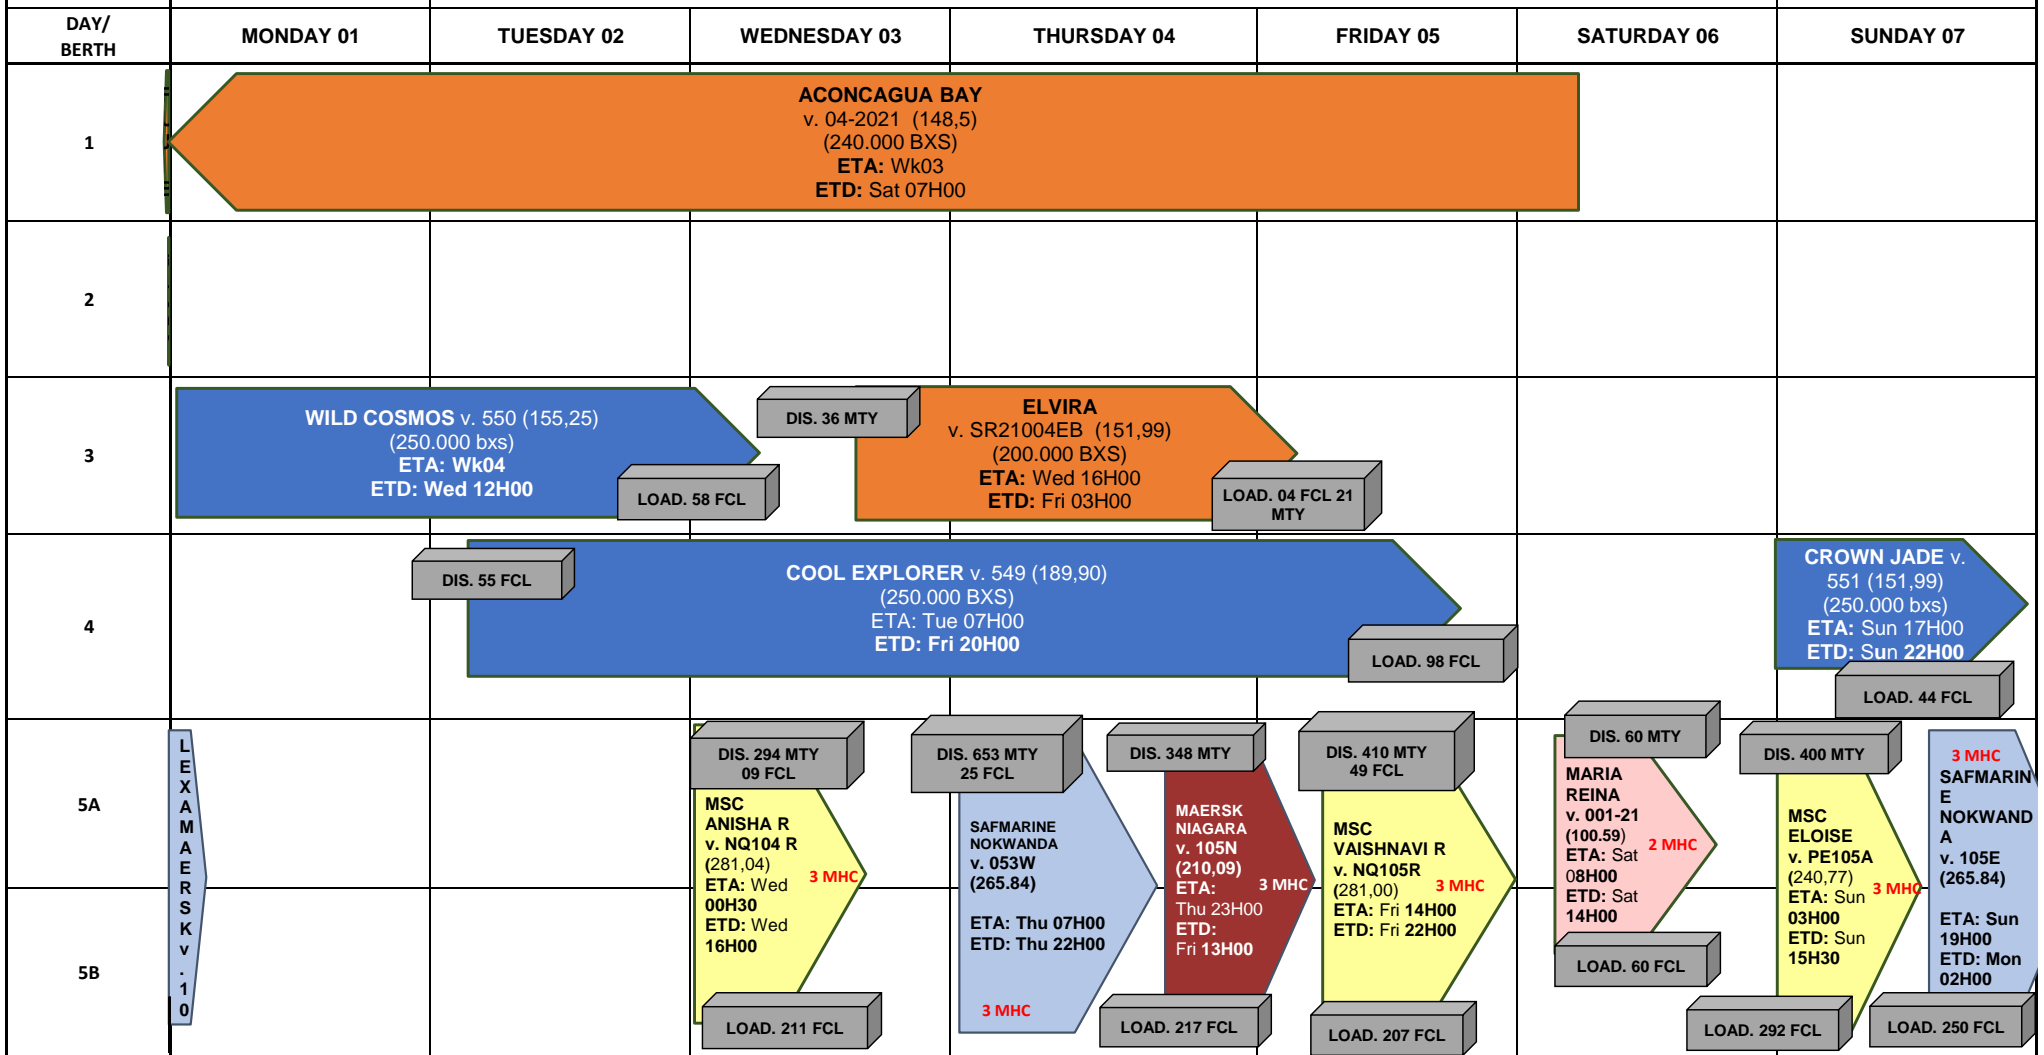

BERTH PROGRAM WK. 05

LINE	DATE	CUT OFF	Inspections	Tugs: Available:
SEATRADE	MON 01			Ram Jubones - Tigre - Tupahue
BALTIC	TUE 02	Mv. Wild Cosmos 08H00 Mv. Msc Anisha R 20H00	BALTIC	Pilot Boat: Amelia
MAERSK	WED 03		MSC	
MSC	THU 04	Mv. Maersk Niagara 05H00 Mv. Cool Explorer 08H00 Mv. Elvira 03H00 Mv. Msc Vaishnavi R 20H00	BALTIC-SEALAND	TBC: To be confirm
SEALAND	FRI 05	Mv. Maria Reina 20H00	TECNISEA	MHC: Mobil Harbor Crane
OTHERS	SAT 06	Mv. Msc Eloise 20H00	MSC	MTY: Empty / FCL: Full
	SUN 07	Mv. Crown Jade 02H00 Mv. Safmarine Nokwanda 07H00	MAERSK	ETA: Estimate Time of Arrival ETD: Estimate time of Departure / v.: voyage