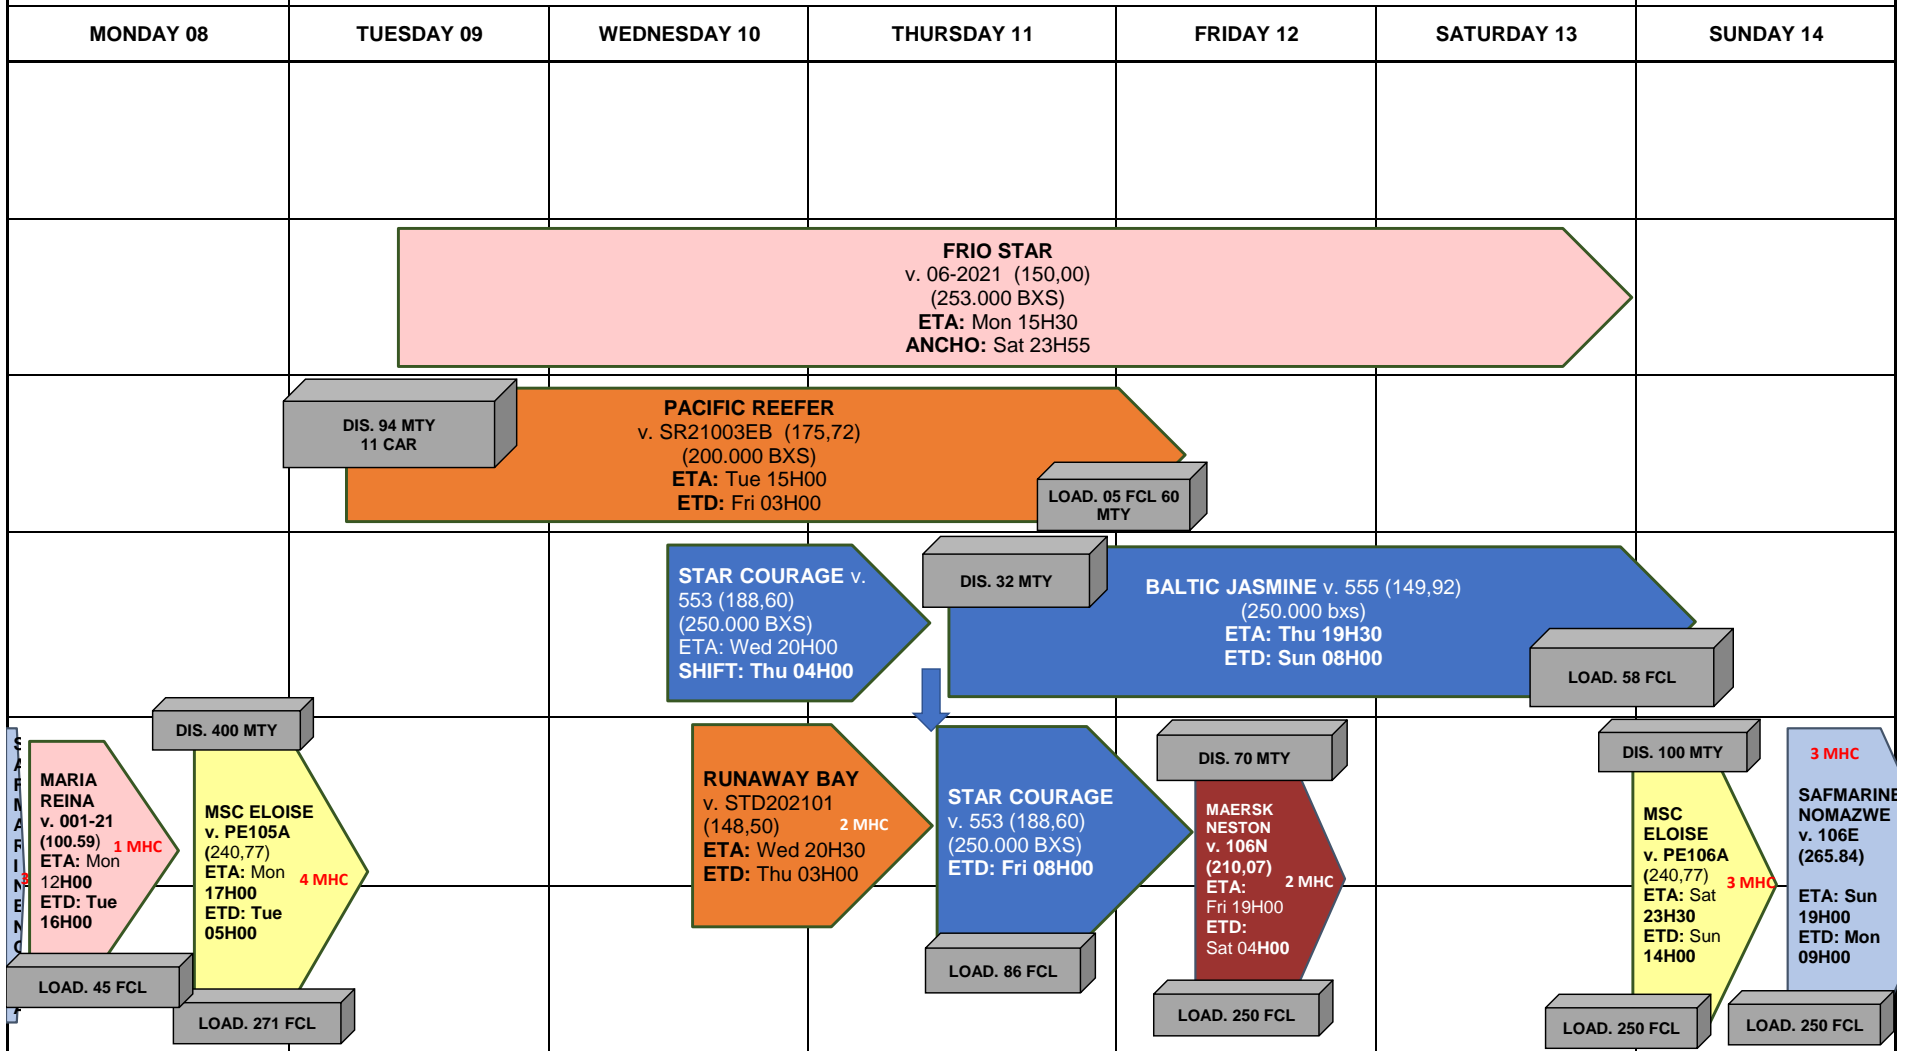

BERTH PROGRAM WK. 06

DATE	CUT OFF	Inspections
MON 08		
TUE 09		
WED 10		
THU 11	Mv. Pacific Reefer 03H00 Mv. Star Courage 08H00	BALTIC-SEATRADE
FRI 12	Mv. Maersk Neston 07H00	BALTIC-SEALAND
SAT 13	Mv. Baltic Jasmine 08H00 Mv. Msc Eloise 20H00	MSC
SUN 14	Mv. Safmarine Nomazwe 07H00	MAERSK

Tugs: Available:
 Ram Jubones - Tigre - Tupahue

Pilot Boat: Amelia

TBC: To be confirm
MHC: Mobil Harbor Crane
MTY: Empty / **FCL:** Full
ETA: Estimate Time of Arrival
ETD: Estimate time of Departure / v.: voyage