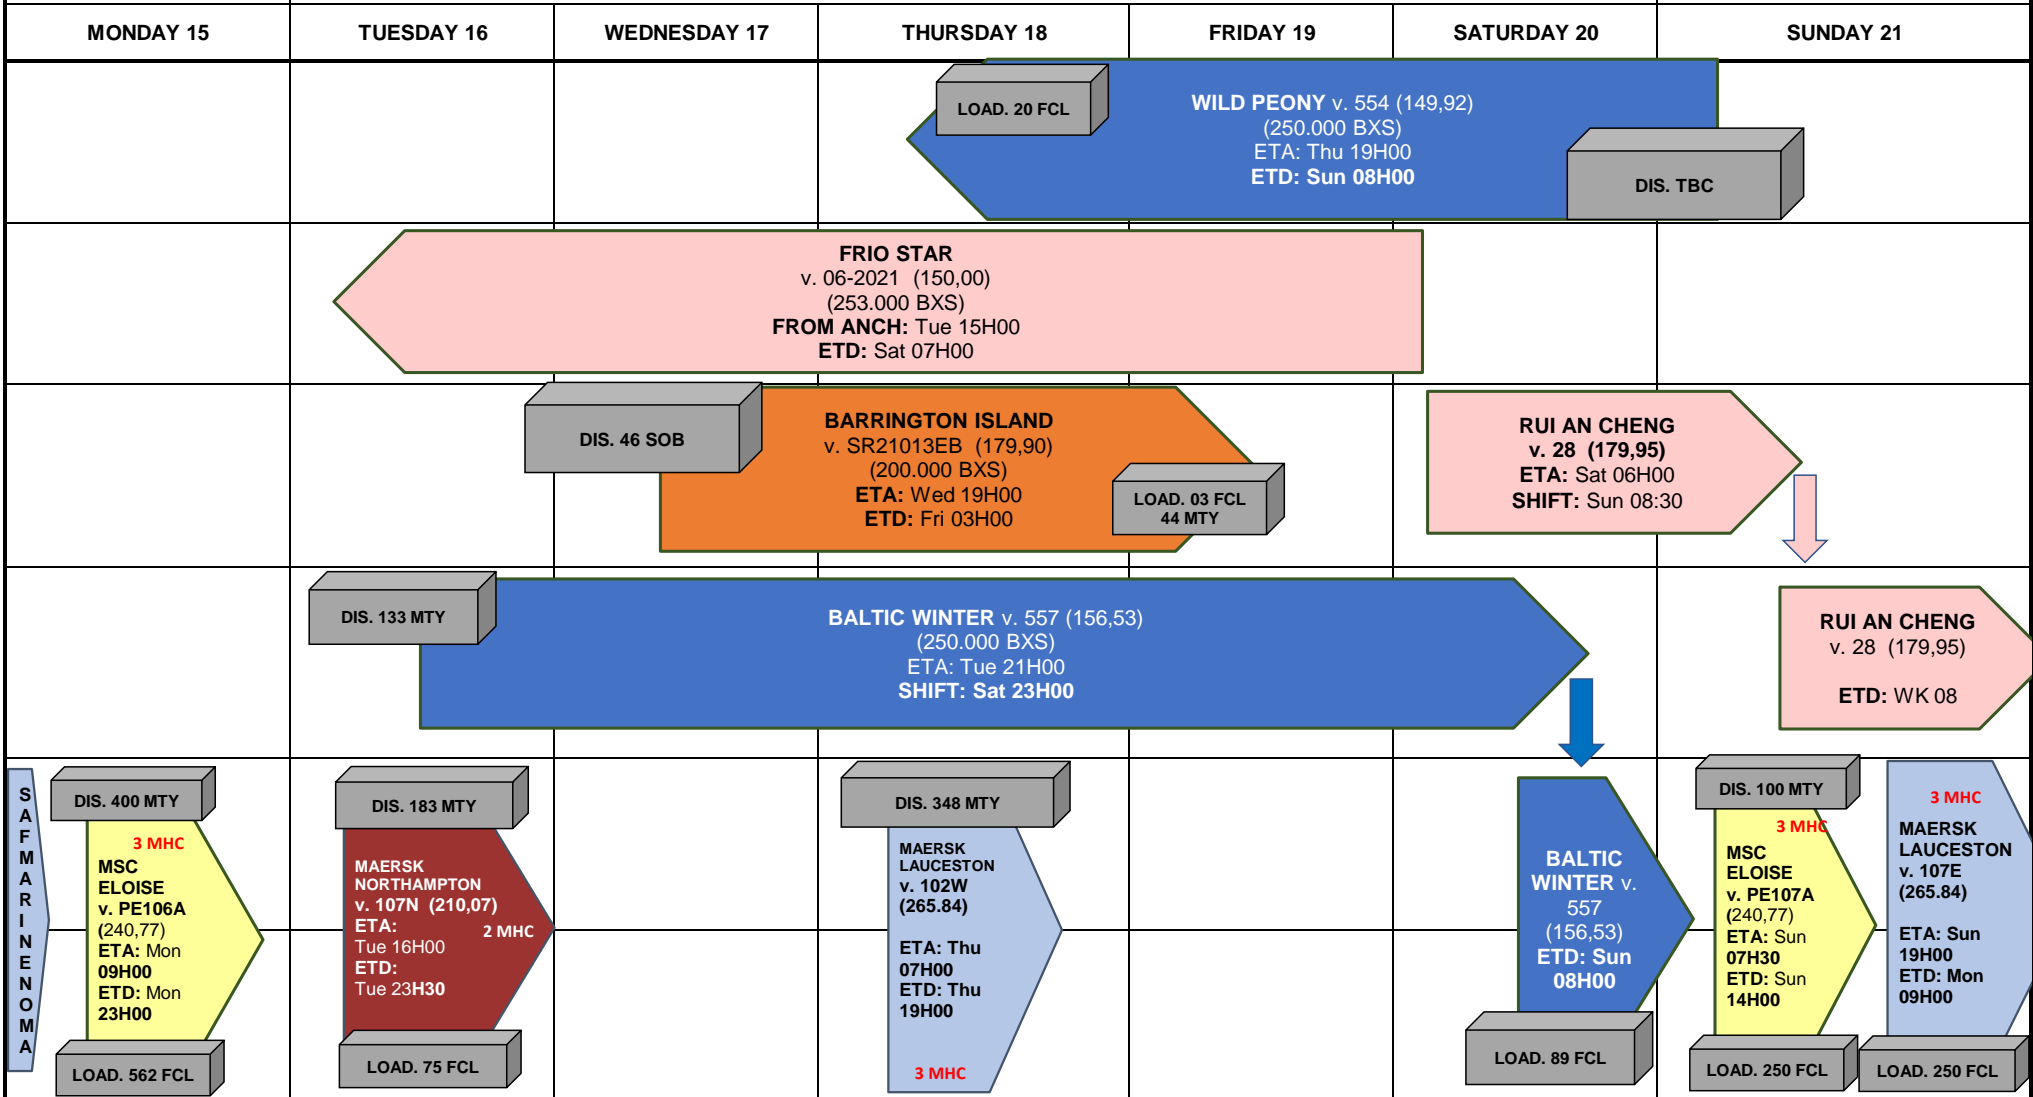

BERTH PROGRAM WK. 07

DATE	CUT OFF	Inspections
MON 15		
TUE 16	Mv. Maersk Northampton 03h00	SEALAND
WED 17		
THU 18	Mv. Barrington Island 03H00	BALTIC-SEATRADE
FRI 19		BALTIC-MSC
SAT 20	Mv.Wild Peony 08H00 Mv.Baltic Winter 08H00 Mv.Msc Eloise 20H00	MSC
SUN 21	Mv.Maersk Lauceston 07H00	MAERSK

Tugs: Available:
Ram Jubones - Tigre - Tumbes

Pilot Boat: Amelia

TBC: To be confirm
MHC: Mobil Harbor Crane
MTY: Empty / **FCL:** Full
ETA: Estimate Time of Arrival
ETD: Estimate time of Departure / v.: voyage