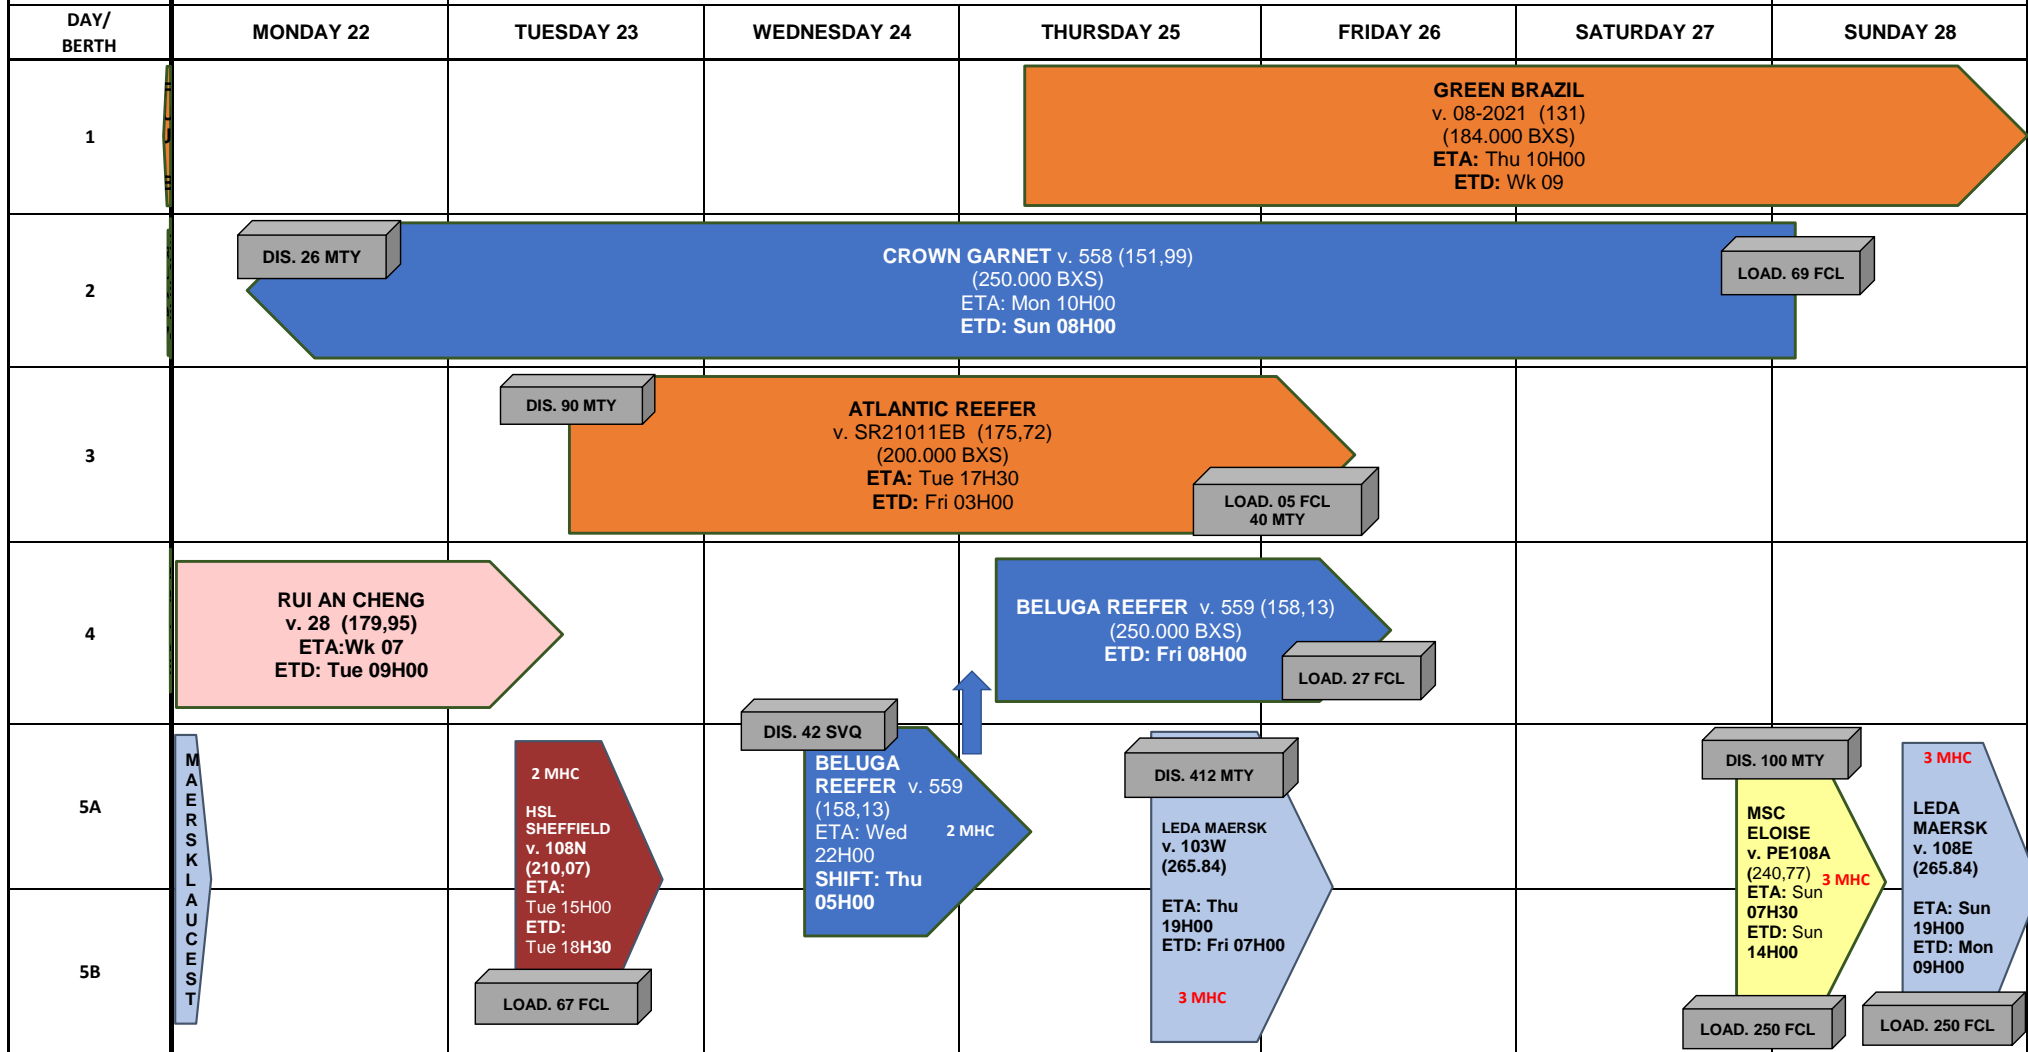

## BERTH PROGRAM WK. 08

LINE	DATE	CUT OFF	Inspections
SEATRADE	MON 22		
BALTIC	TUE 23	Mv. Hsl Sheffield <b>03H00</b>	SEALAND
MAERSK	WED 24		
MSC	THU 25	Mv. Atlantic Reefer <b>03H00</b> Mv. Beluga Reefer <b>08H00</b>	BALTIC - SEATRADE - MSC
SEALAND	FRI 26		
OTHERS	SAT 27	Mv. Crown Garnet <b>08H00</b> Mv. Msc Eloise <b>20H00</b>	MSC - BALTIC
	SUN 28	Mv. Leda Maersk <b>07H00</b>	MAERSK

**Tugs: Available:**  
Ram Jubones - Tigre - Tumbes

**Pilot Boat:** Amelia

**TBC:** To be confirm  
**MHC:** Mobil Harbor Crane  
**MTY:** Empty / **FCL:** Full  
**ETA:** Estimate Time of Arrival  
**ETD:** Estimate time of Departure / v.: voyage