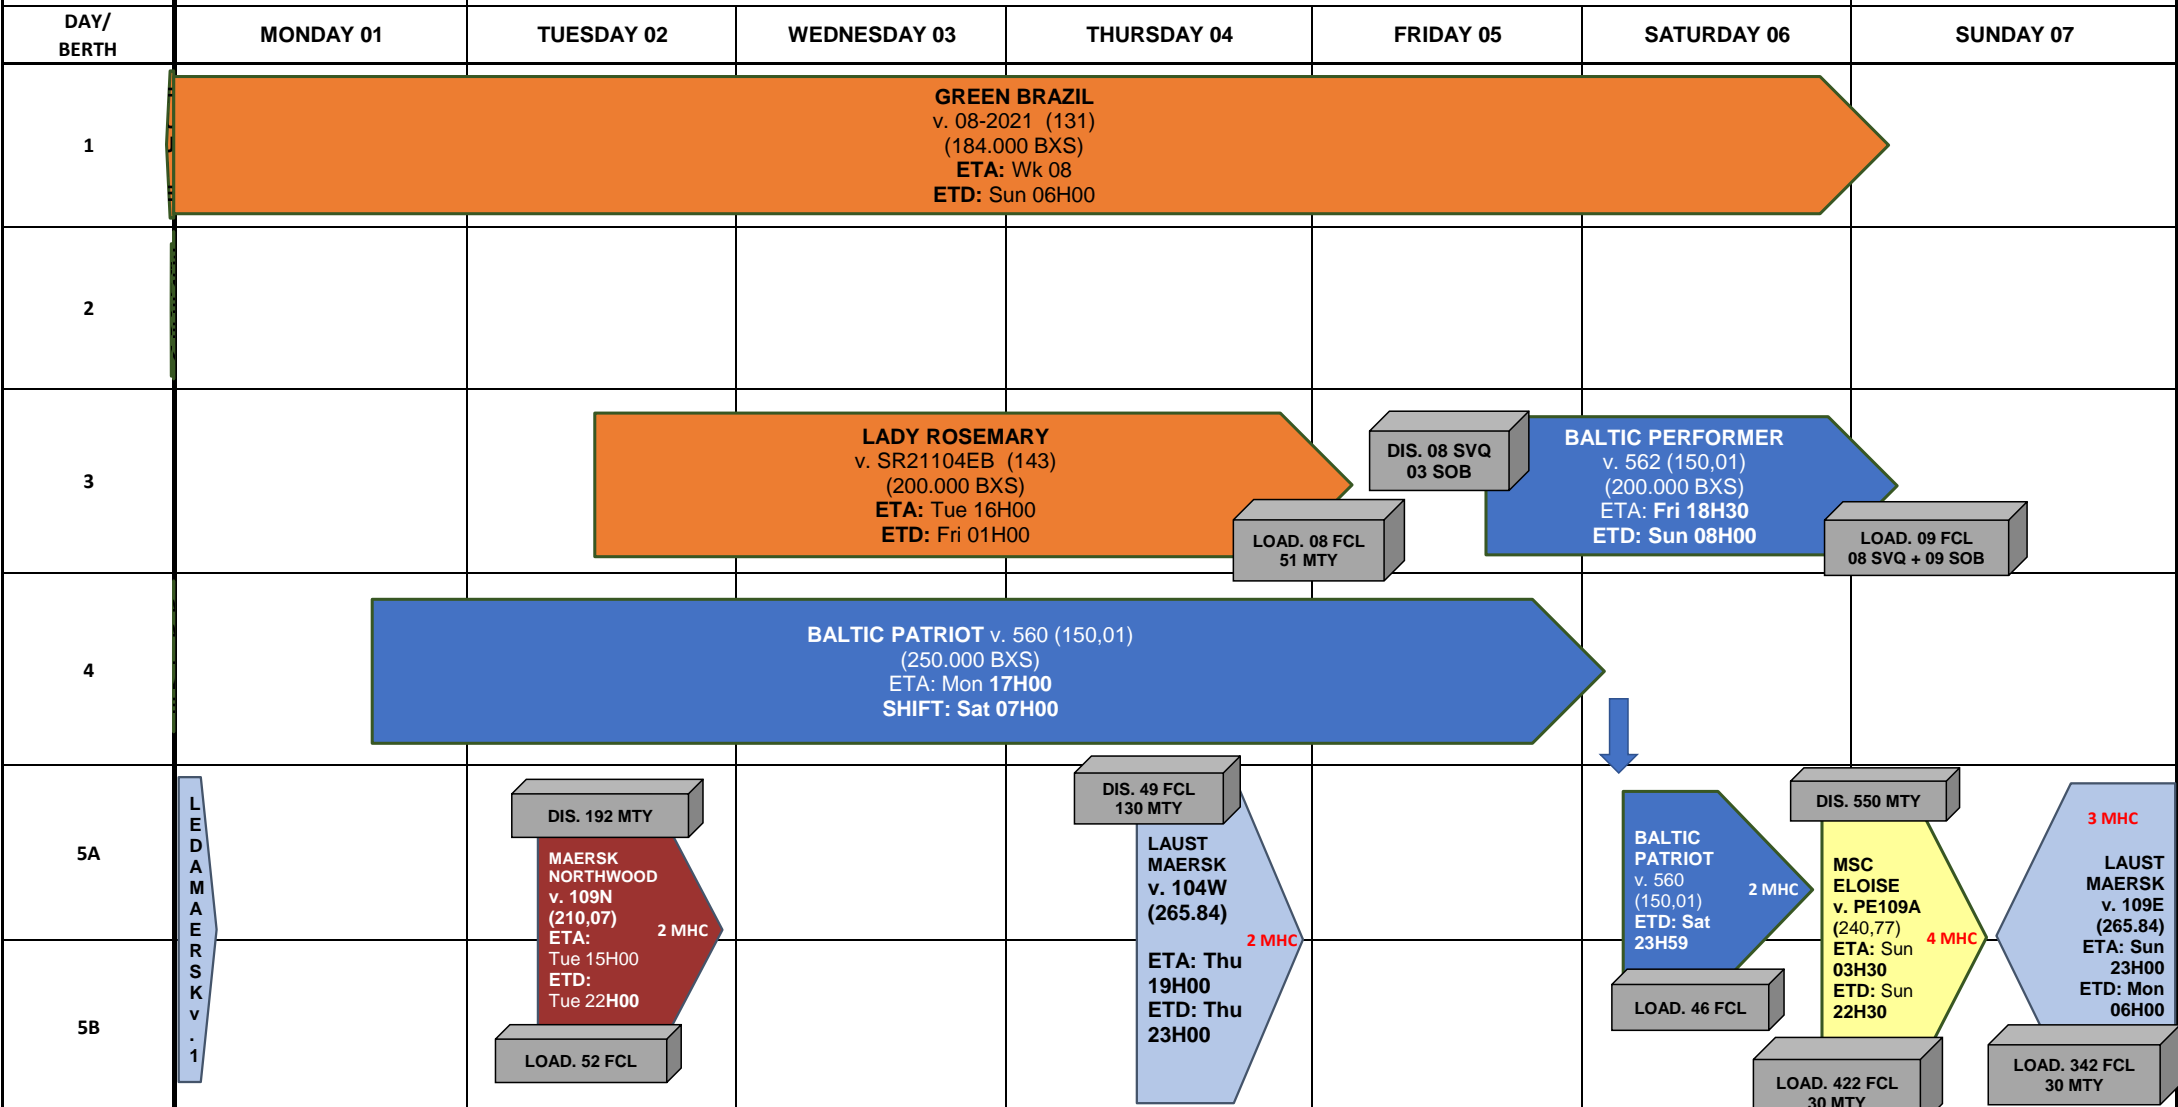

BERTH PROGRAM WK. 09

LINE	DATE	CUT OFF	Inspections
SEATRADE	MON 01		
BALTIC	TUE 02	Mv. Maersk Northwood 03H00	SEALAND
MAERSK	WED 03		
MSC	THU 04	Mv. Lady Rosmery 01H00	BALTIC - SEATRADE - MSC
SEALAND	FRI 05	Mv. Baltic Patriot 23H59	
OTHERS	SAT 06	Mv. Baltic Performer 08H00 Mv. Msc Eloise 20H00	MSC - BALTIC
	SUN 07	Mv. Laust Maersk 07H00	MAERSK

Tugs: Available:

Ram Jubones - Tigre - Tumbes

Pilot Boat: Amelia

TBC: To be confirm

MHC: Mobil Harbor Crane

MTY: Empty / FCL: Full

ETA: Estimate Time of Arrival

ETD: Estimate time of Departure / v.: voyage