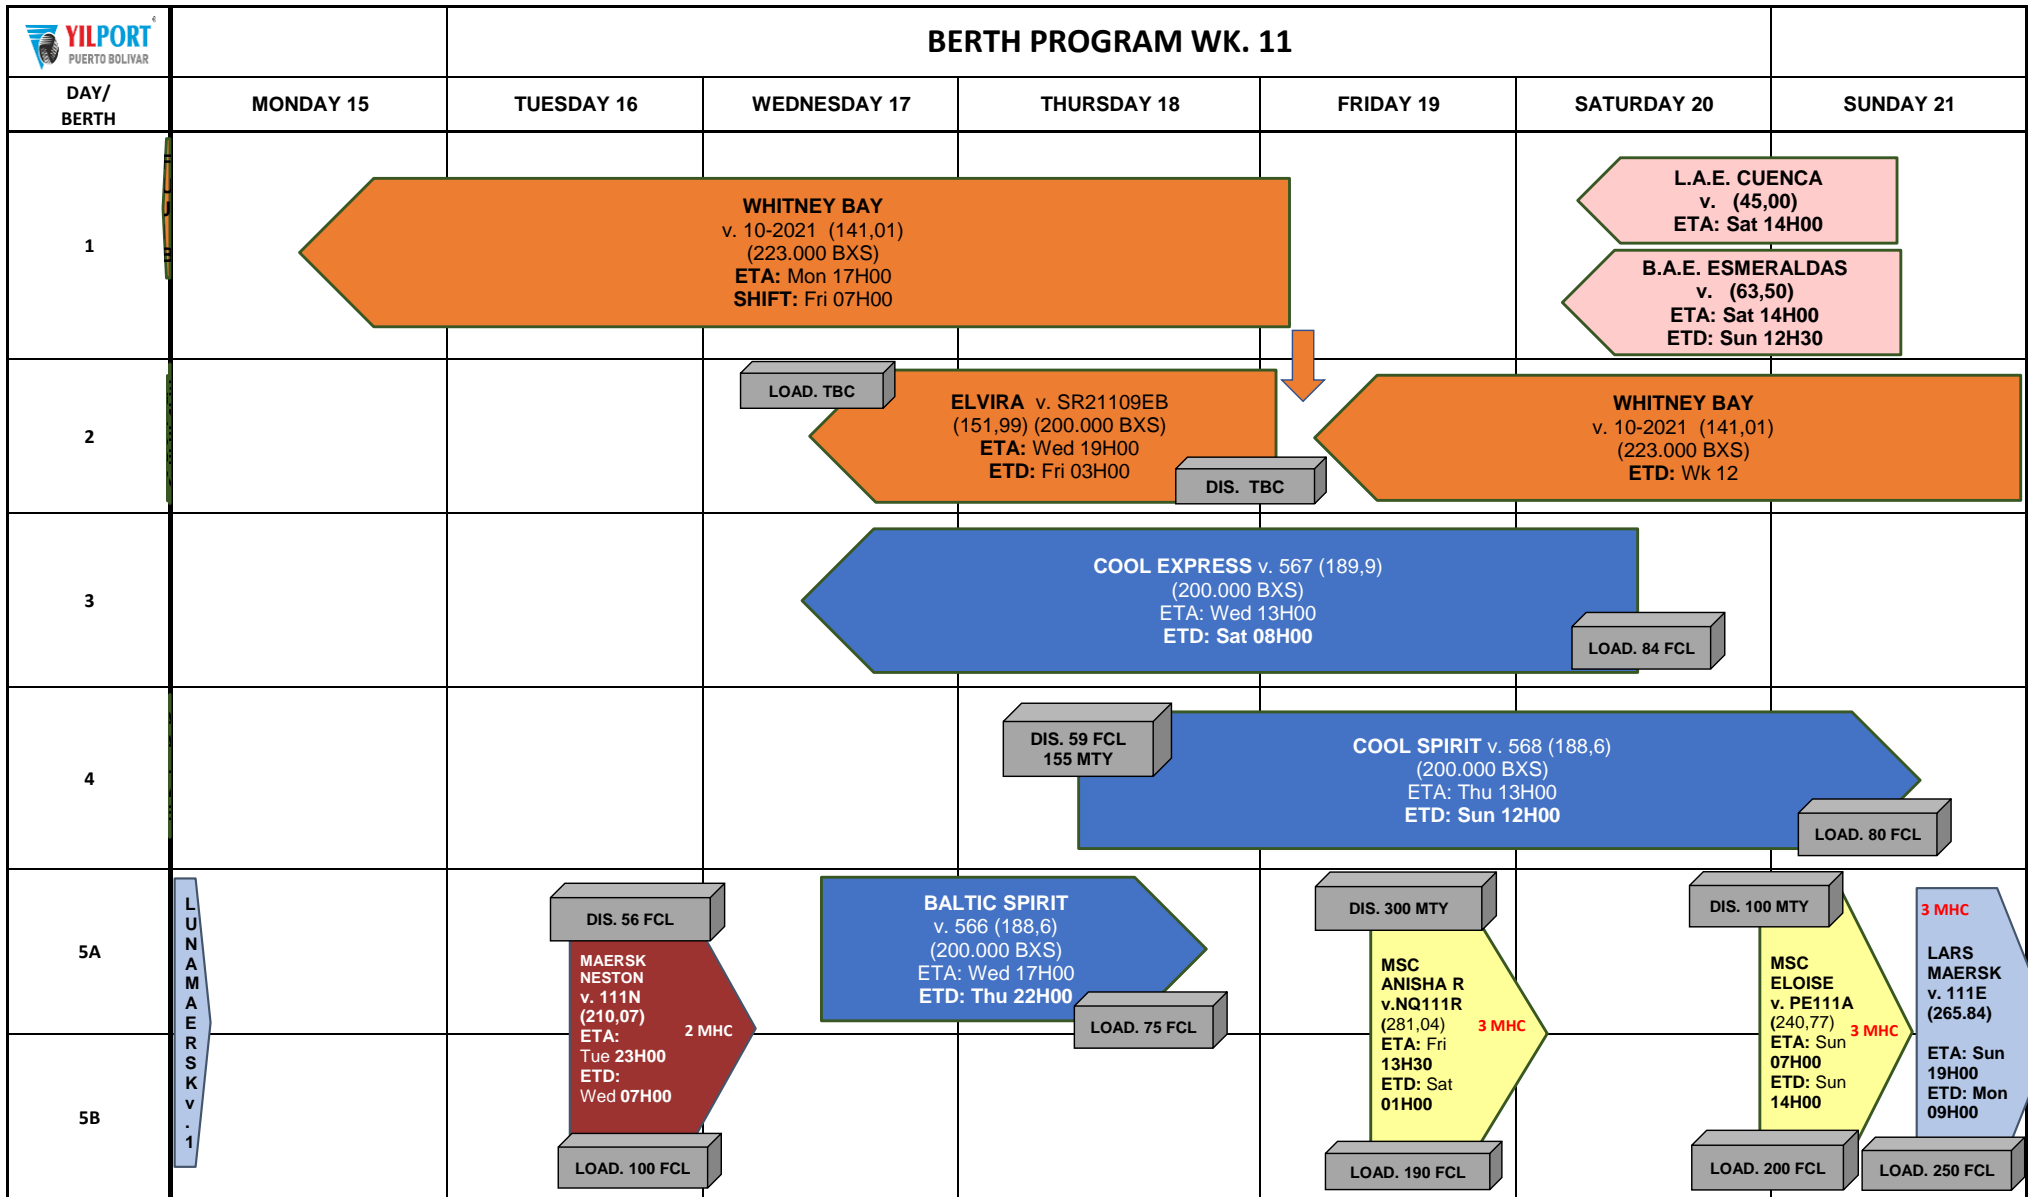

BERTH PROGRAM WK. 11

LINE	DATE	CUT OFF	Inspections
SEATRADE	MON 15		
BALTIC	TUE 16	Mv. Maersk Neston 11H00	SEALAND
MAERSK	WED 17	Mv. Baltic Spirit 18H00	
MSC	THU 18	Mv. Elvira 03H00 Mv. Msc Anisha R 23H59	BALTIC - SEATRADE
SEALAND	FRI 19	Mv. Cool Express 08H00	
OTHERS	SAT 20	Mv. Msc Eloise 20H00 Mv. Cool Spirit 12H00	MSC - BALTIC
	SUN 21	Mv. Lars Maersk 07H00	MAERSK

Tugs: Available:
 Ram Jubones - Tigre
Pilot Boat: Amelia

TBC: To be confirm
MHC: Mobil Harbor Crane
MTY: Empty / **FCL:** Full
ETA: Estimate Time of Arrival
ETD: Estimate time of Departure / v.: voyage