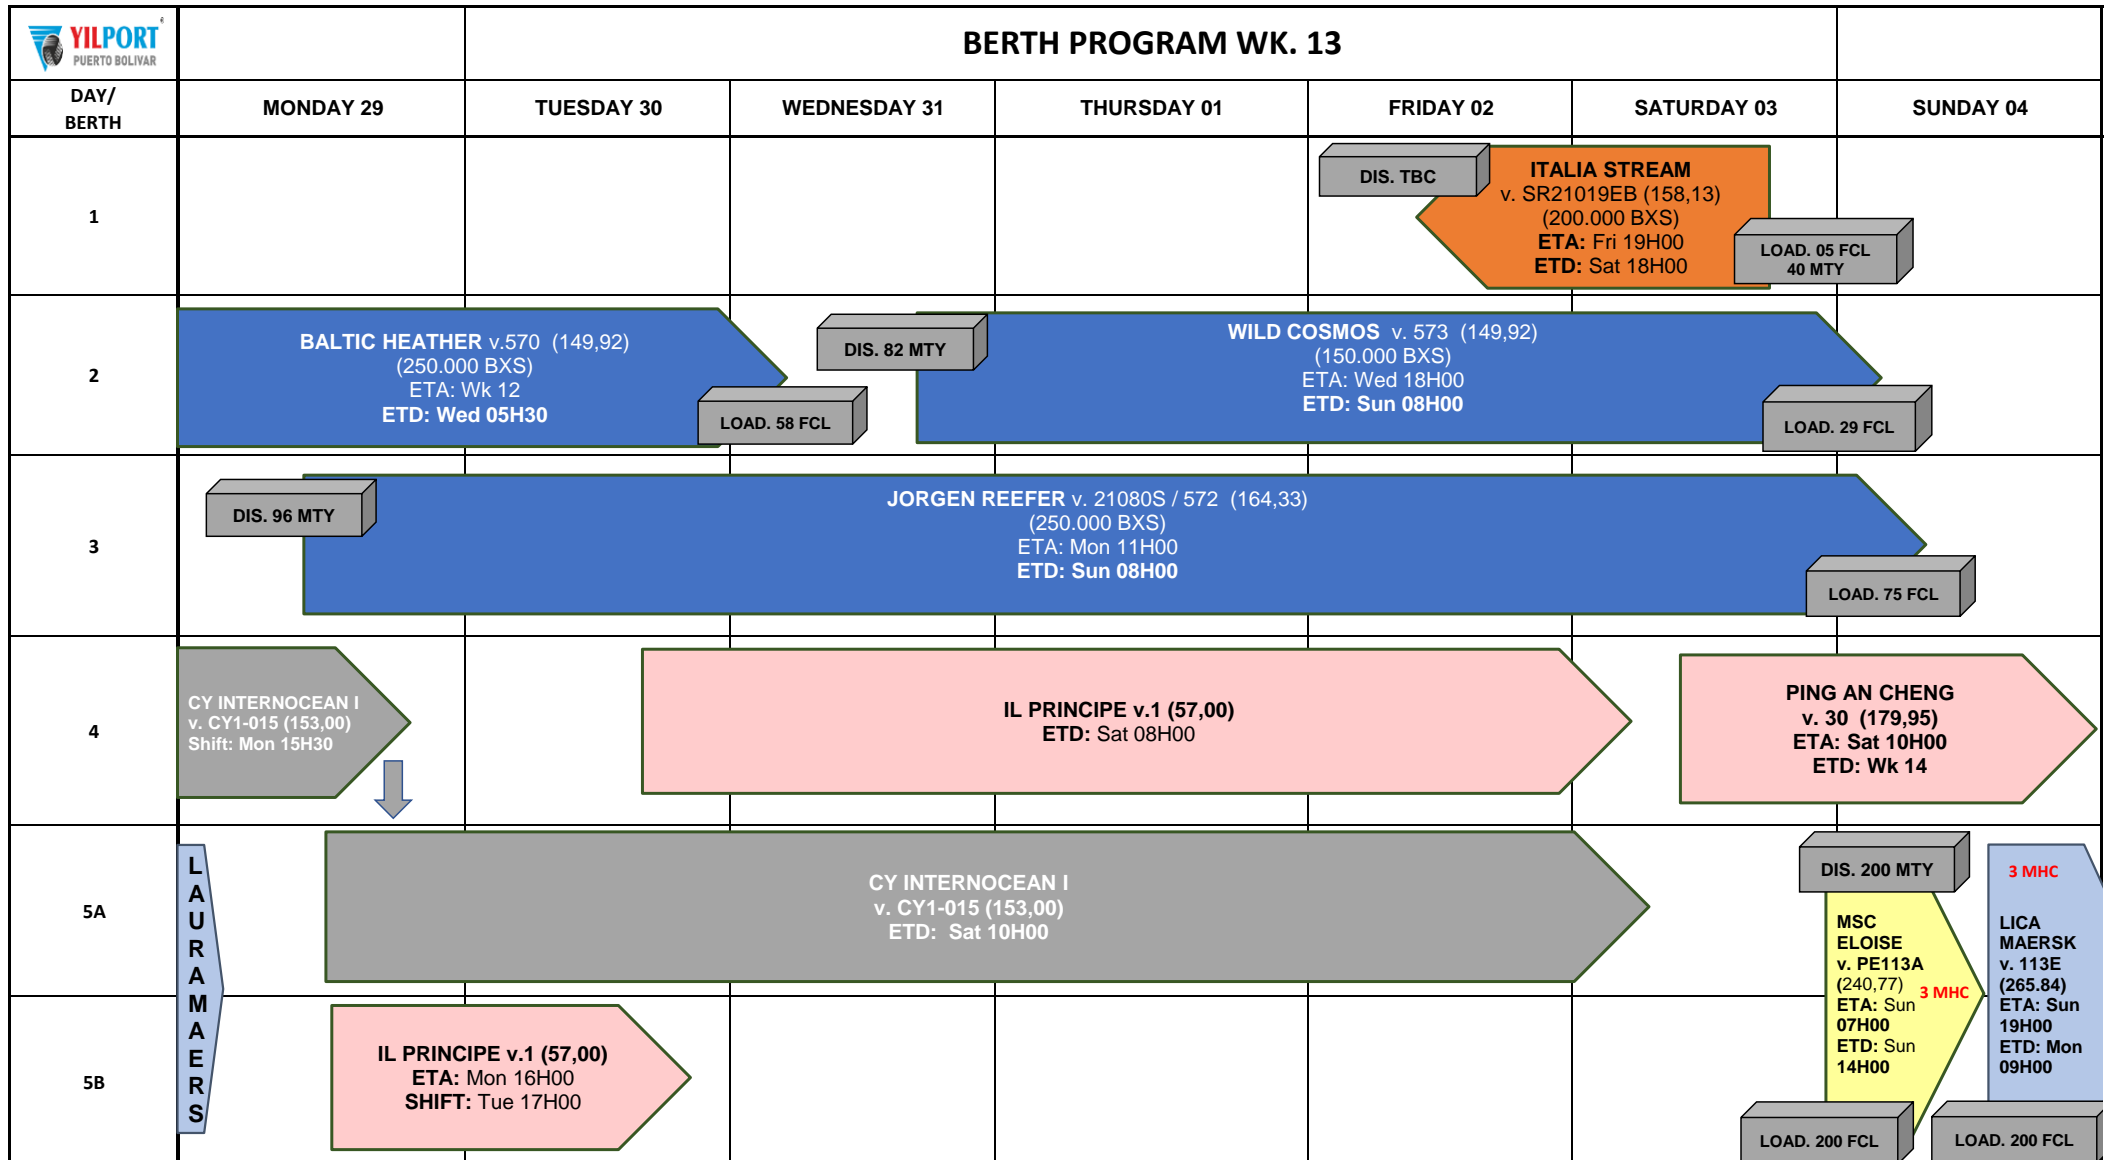

## BERTH PROGRAM WK. 13

LINE	DATE	CUT OFF	Inspections
SEATRADE	MON 29		
BALTIC	TUE 30	Mv. Baltic Heather 05H30	BALTIC
MAERSK	WED 31		
MSC	THU 01		BALTIC - SEATRADE
SEALAND	FRI 02	Mv. Italia Stream 18H00	
OTHERS	SAT 03	Mv. Jorgen Reefer 08H00	
		Mv. Wild Cosmos 08H00	MSC - BALTIC
	SUN 04	Mv. Msc Eloise 20H00	
		Mv. Lica Maersk 07H00	MAERSK

**Tugs: Available:**  
 Ram Jubones - Antilen- Tigre  
**Pilot Boat:** Amelia  
  
**TBC:** To be confirm  
**MHC:** Mobil Harbor Crane  
**MTY:** Empty / **FCL:** Full  
**ETA:** Estimate Time of Arrival  
**ETD:** Estimate time of Departure / v.: voyage