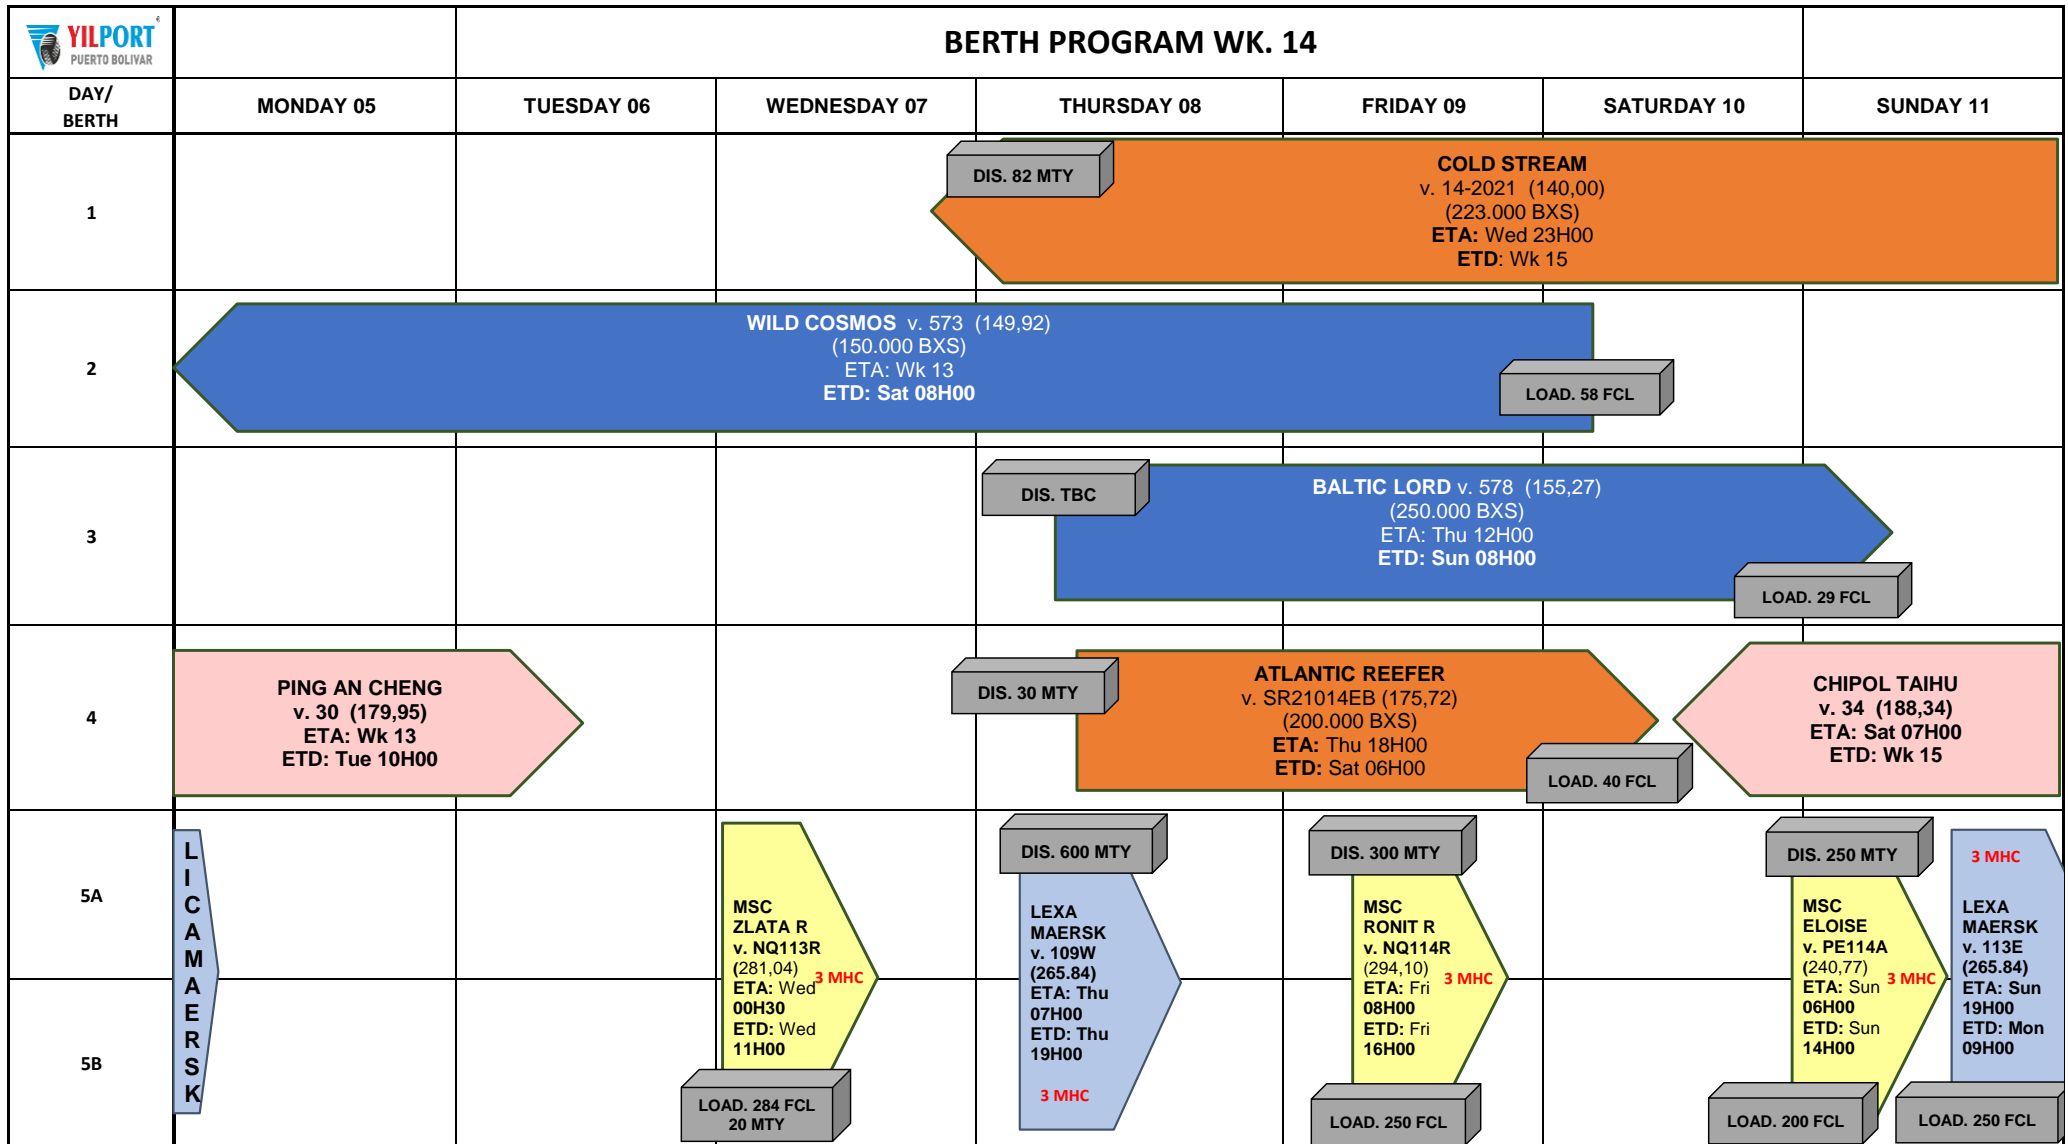

## BERTH PROGRAM WK. 14

LINE	DATE	CUT OFF	Inspections
SEATRADE	MON 05		
BALTIC	TUE 06	Mv. Msc Zlata R 11H00	BALTIC
MAERSK	WED 07		
MSC	THU 08	Mv. Atlantic Reefer 06H00 Mv. Msc Ronit R 20H00	BALTIC - SEATRADE
SEALAND	FRI 09	Mv. Wild Cosmos 08H00	
OTHERS	SAT 10	Mv. Baltic Lord 08H00 Mv. Msc Eloise 20H00	MSC - BALTIC
	SUN 11	Mv. Lexa Maersk 07H00	MAERSK

**Tugs: Available:**  
 Ram Jubones - Antilen- Chone  
**Pilot Boat:** Amelia  
  
**TBC:** To be confirm  
**MHC:** Mobil Harbor Crane  
**MTY:** Empty / **FCL:** Full  
**ETA:** Estimate Time of Arrival  
**ETD:** Estimate time of Departure / v.: voyage