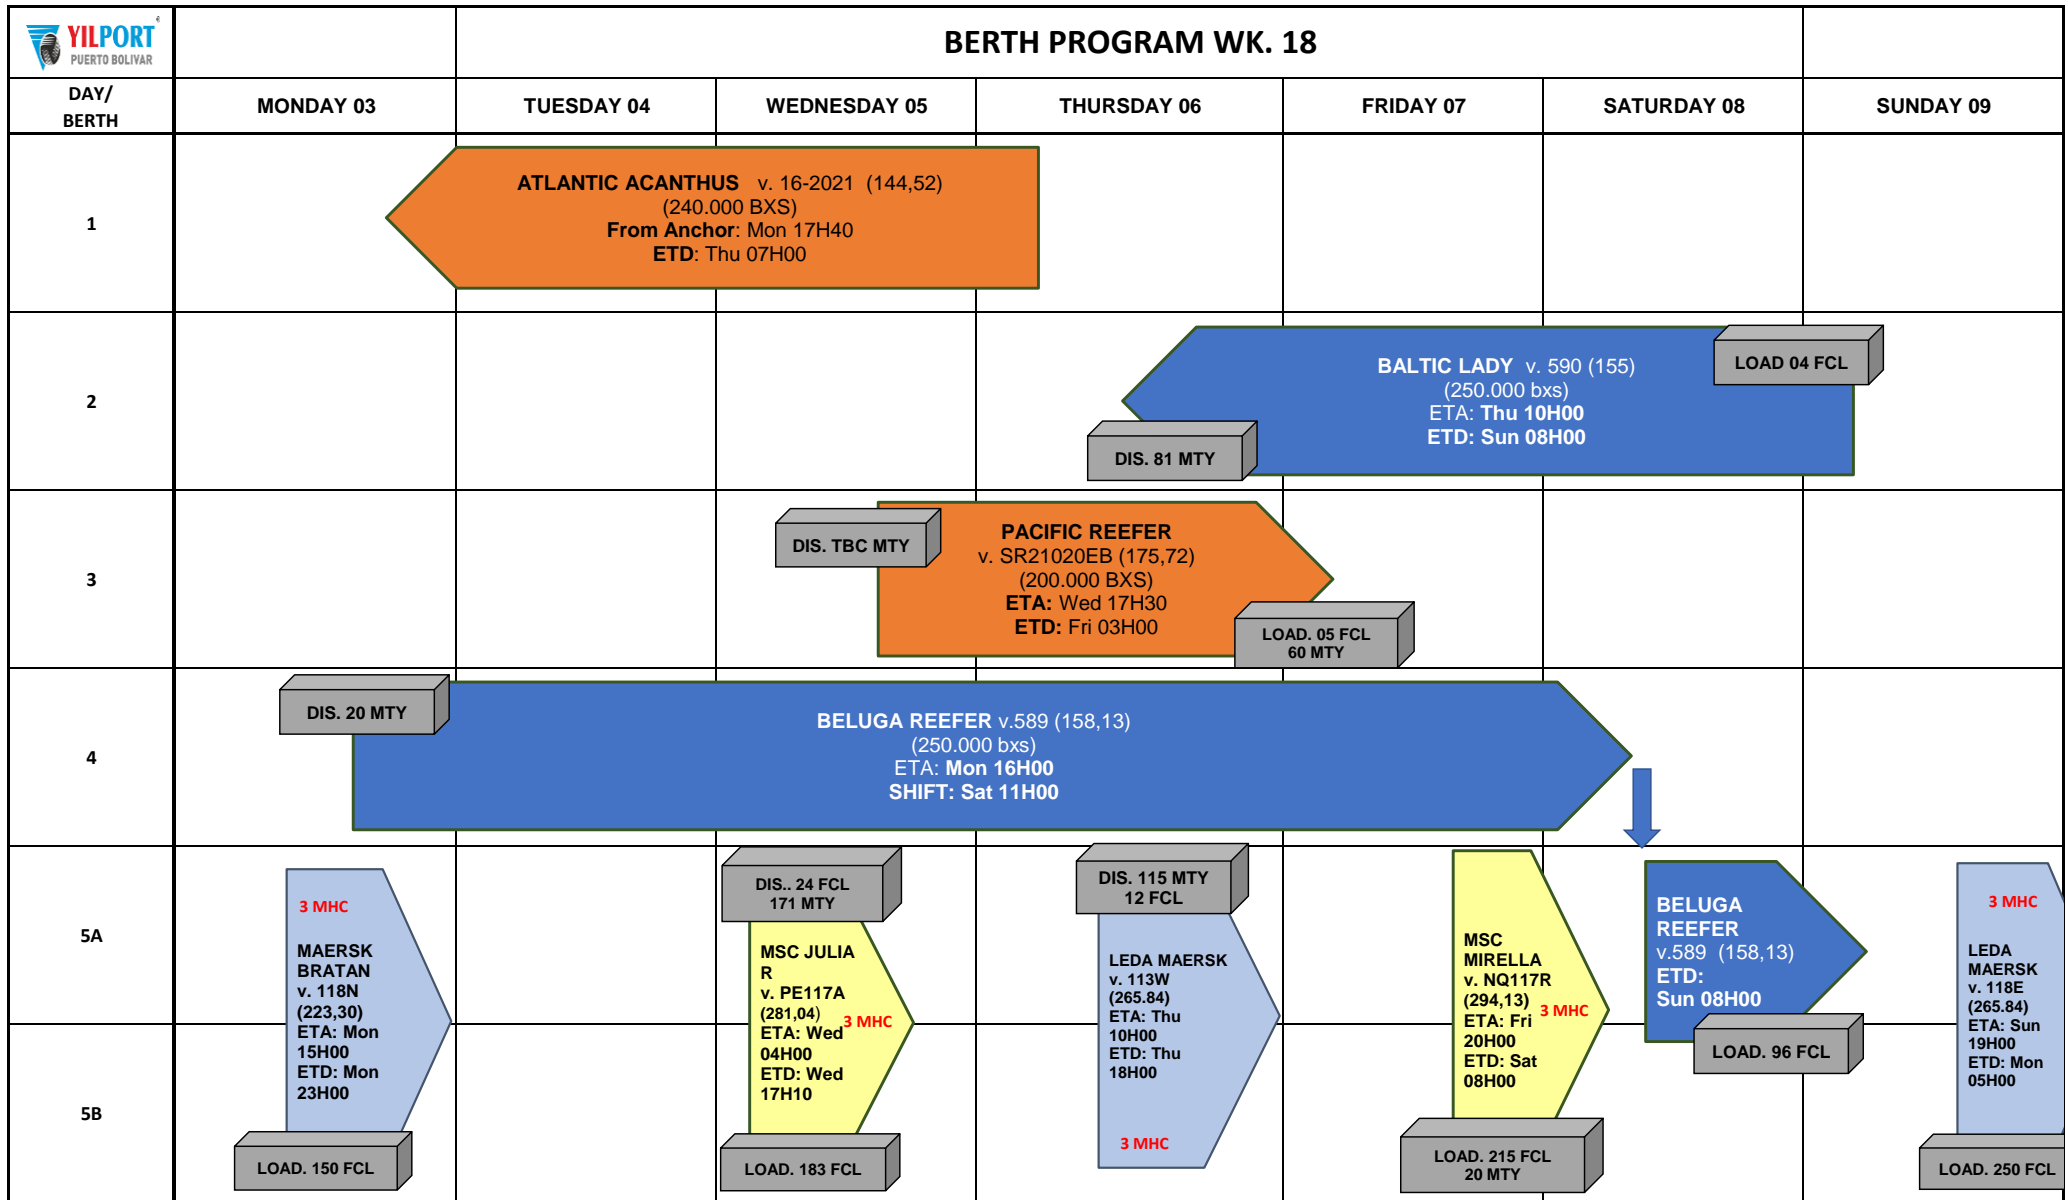

BERTH PROGRAM WK. 18

| LINE | DATE | CUT OFF | Inspections |
|----------|--------|--|-------------|
| SEATRADE | MON 03 | Mv. Maersk Bratan 03H00 | MAERSK |
| BALTIC | TUE 04 | Mv. Msc Julia R 05H00 | MSC |
| MAERSK | WED 05 | | |
| MSC | THU 06 | Mv. Pacific Reefer 03H00 | SEATRADE |
| SEALAND | FRI 07 | Mv. Msc Mirella 08H00 | |
| OTHERS | SAT 08 | Mv. Beluga Reefer 08H00 Mv. Baltic Lady 08H00 | BALTIC |
| | SUN 09 | Mv. Leda Maersk 07H00 | MAERSK |

Tugs: Available:

Ram Jubones - Antilen- Chone

Pilot Boat: Amelia

TBC: To be confirm

MHC: Mobil Harbor Crane

MTY: Empty / FCL: Full

ETA: Estimate Time of Arrival

ETD: Estimate time of Departure / v.: voyage