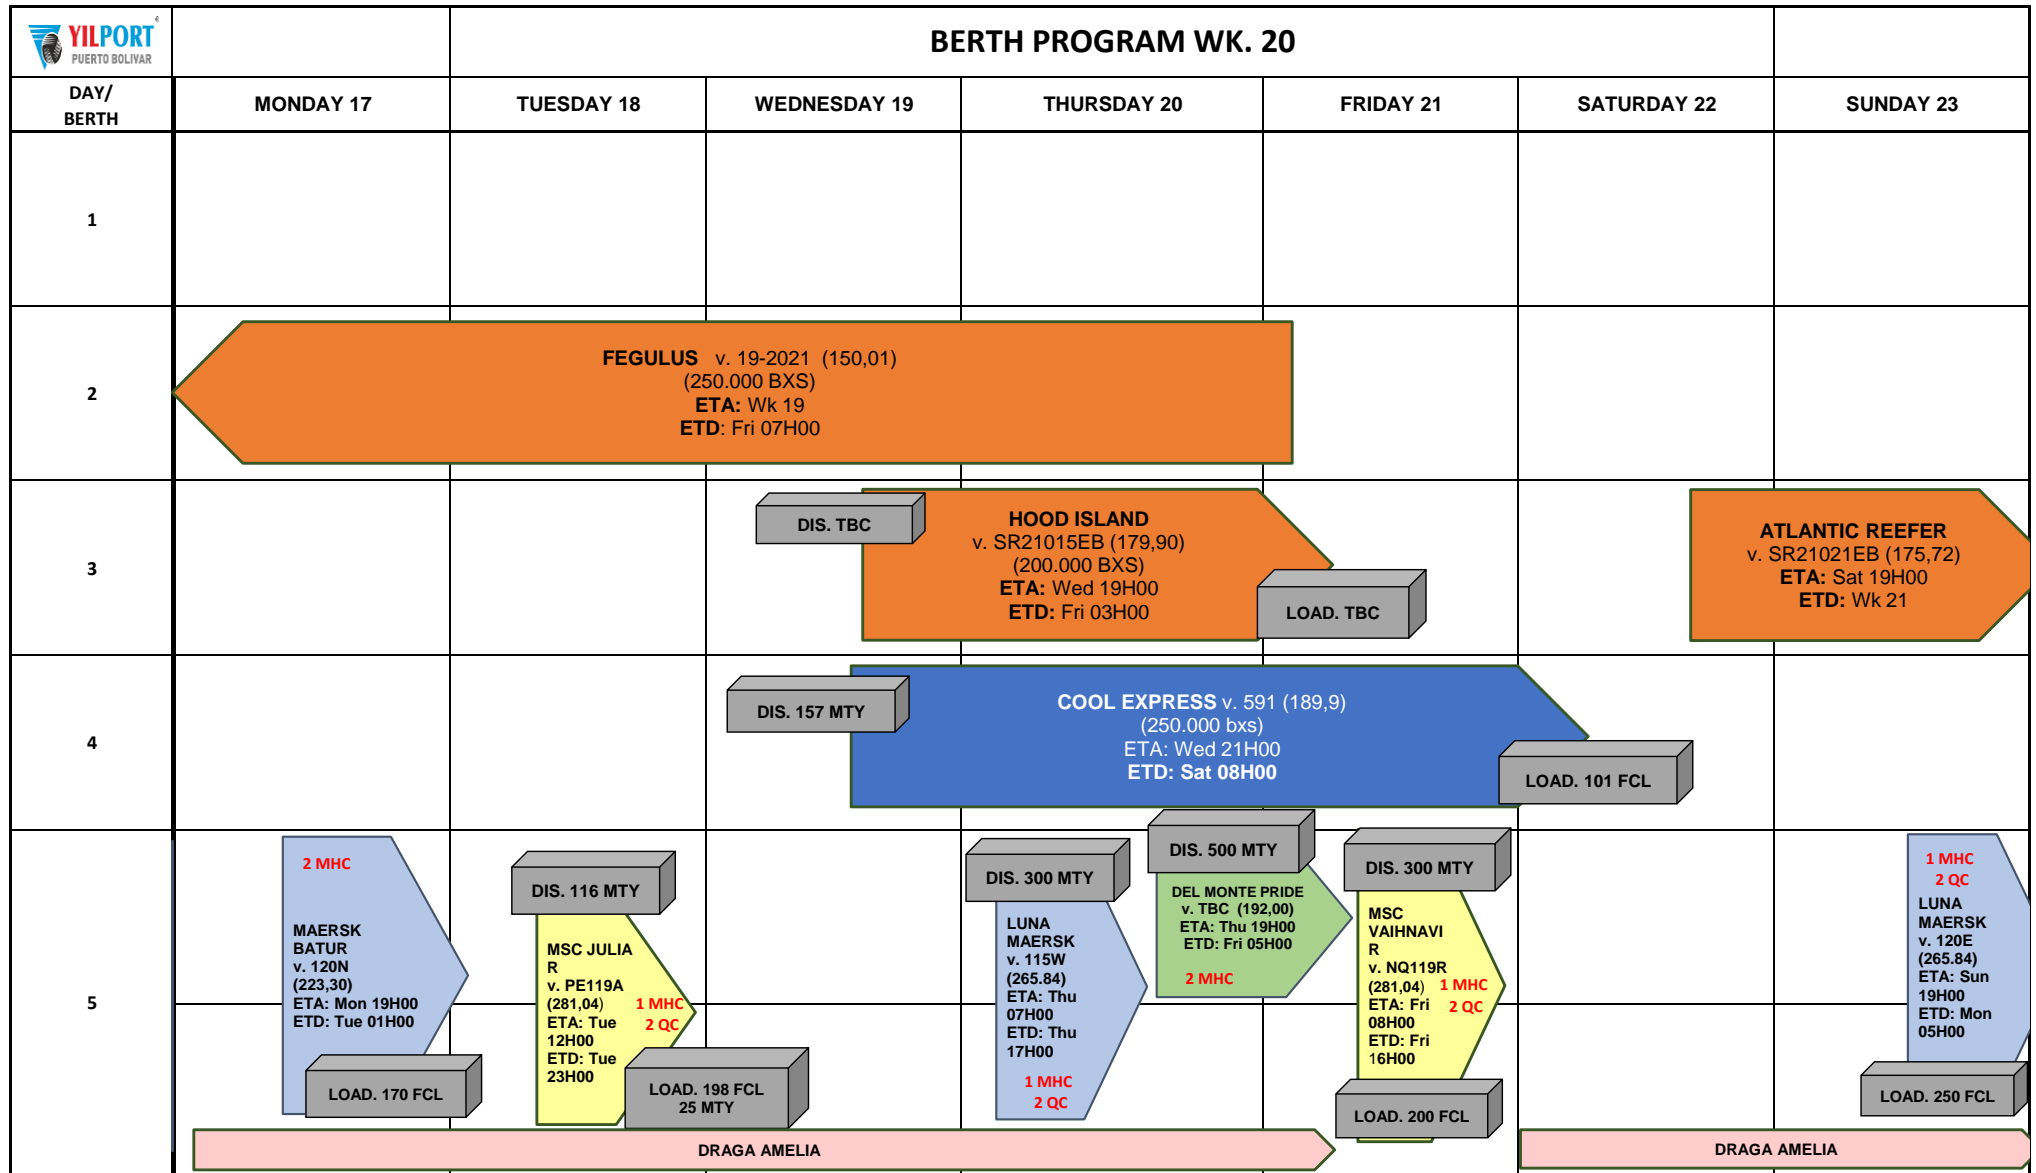

BERTH PROGRAM WK. 20

LINE	DATE	CUT OFF	Inspections
SEATRADE	MON 17	Mv. Maersk Batur 07H00 Mv. Msc Julia R 23H30	MAERSK
BALTIC	TUE 18		MSC
MAERSK	WED 19		
MSC	THU 20	Mv. Hood Island 03H00 Mv. Msc Vaishnavi R 08H00	SEATRADE - MSC
DEL MONTE	FRI 21	Mv. Cool Express 08H00	BALTIC
OTHERS	SAT 22		
	SUN 23	Mv. Luna Maersk 07H00	MAERSK

Tugs: Available:
 Ram Jubones - Antilen- Chone

Pilot Boat: Amelia

TBC: To be confirm
MHC: Mobil Harbor Crane
MTY: Empty / **FCL:** Full
ETA: Estimate Time of Arrival
ETD: Estimate time of Departure / v.: voyage