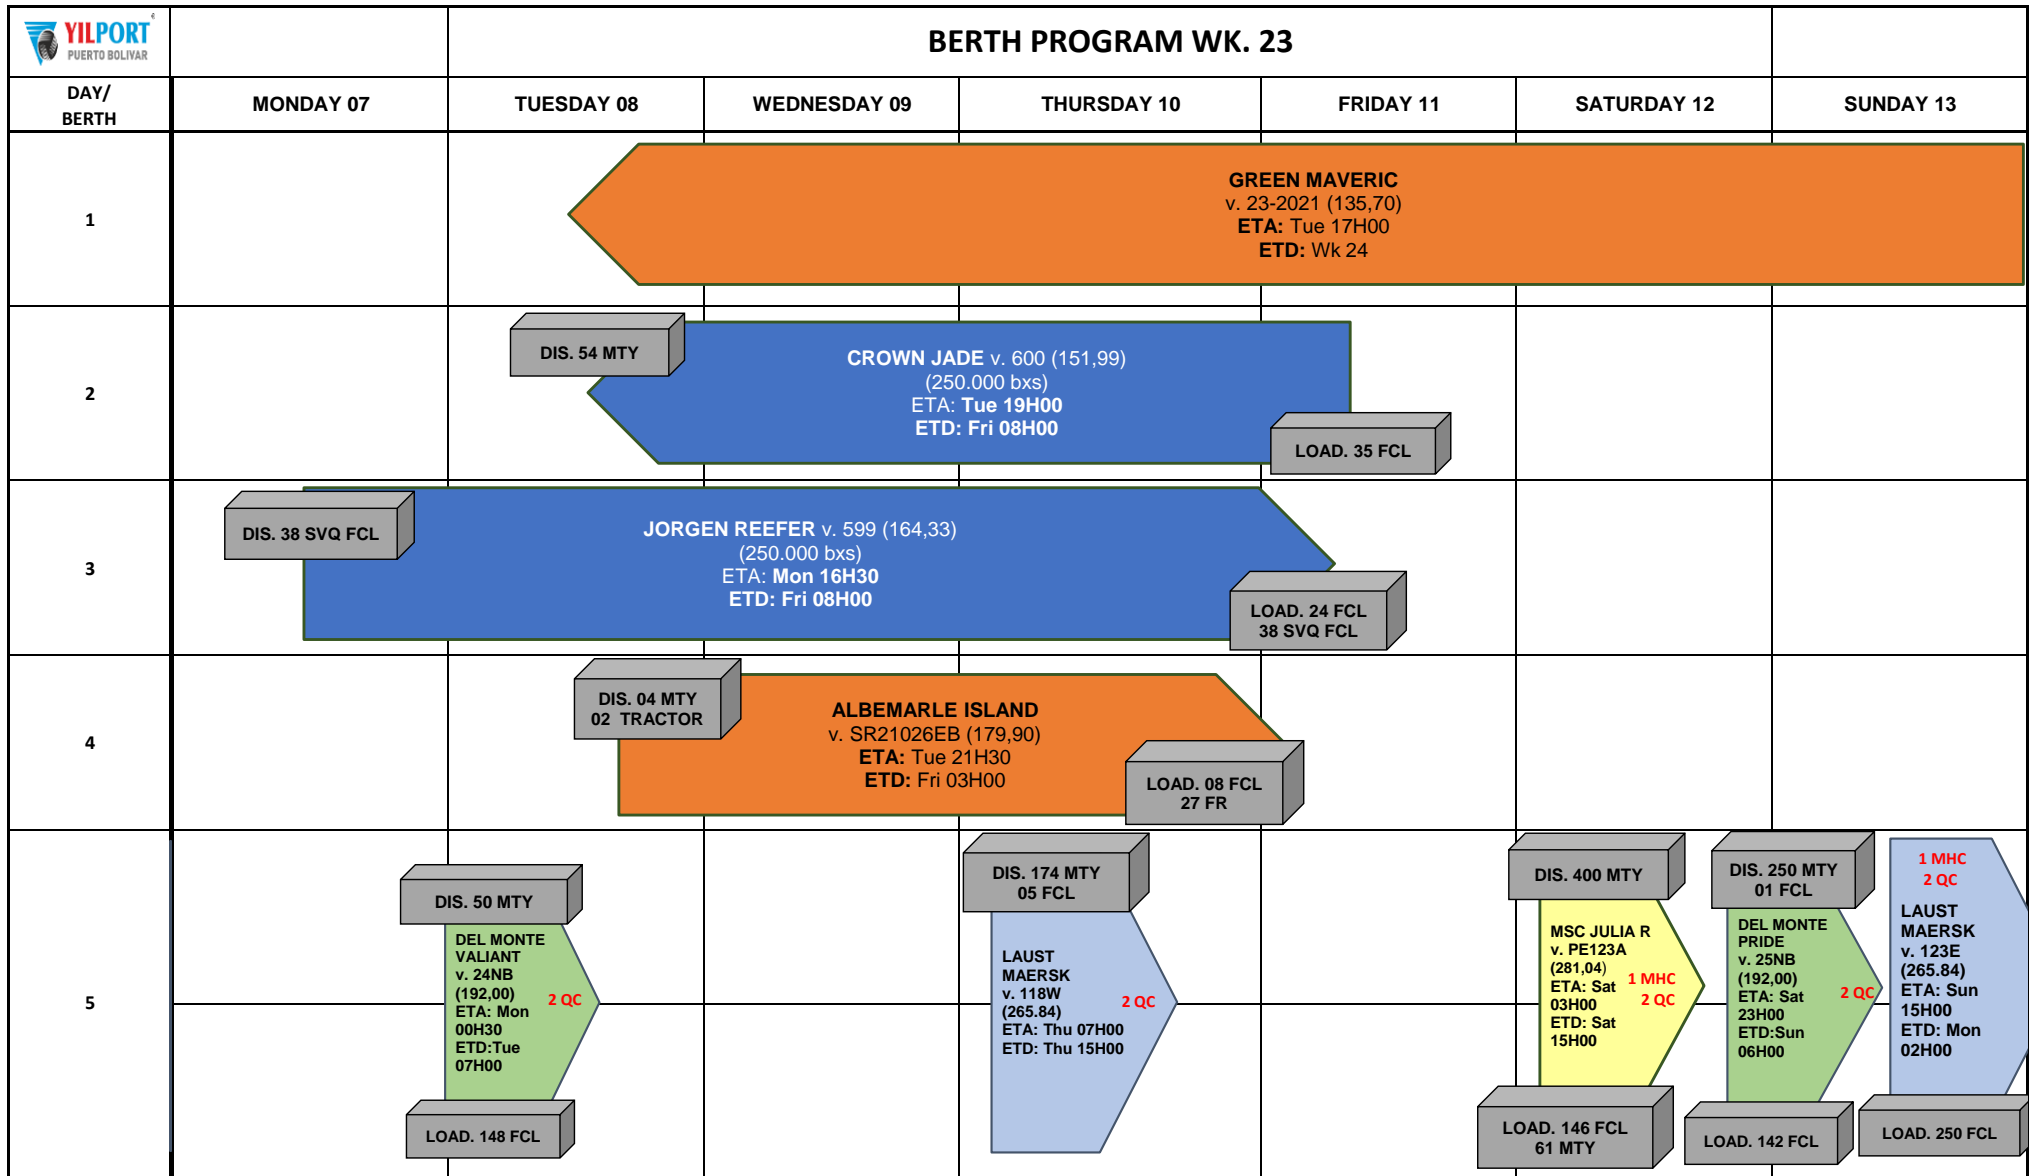

## BERTH PROGRAM WK. 23

LINE	DATE	CUT OFF	Inspections	Tugs: Available:
SEATRADE	MON 07	Mv. Del Monte Valiant 11H00	DEL MONTE	Ram Jubones - Antillen- Chone <b>Pilot Boat:</b> Amelia
BALTIC	TUE 08			
MAERSK	WED 09			
MSC	THU 10	Mv. Albemarle Island 03H00 Mv. Jorgen Reefer 08H00 Mv. Crown Jade 08H00	SEATRADE - BALTIC	<b>TBC:</b> To be confirm <b>MHC:</b> Mobil Harbor Crane <b>MTY:</b> Empty / <b>FCL:</b> Full <b>ETA:</b> Estimate Time of Arrival <b>ETD:</b> Estimate time of Departure / v.: voyage
DEL MONTE	FRI 11	Mv. Msc Julia R 22H00	MSC	
OTHERS	SAT 12	Mv. Del Monte Pride 11H00	DEL MONTE	
	SUN 13	Mv. Laust Maersk 03H00	MAERSK	