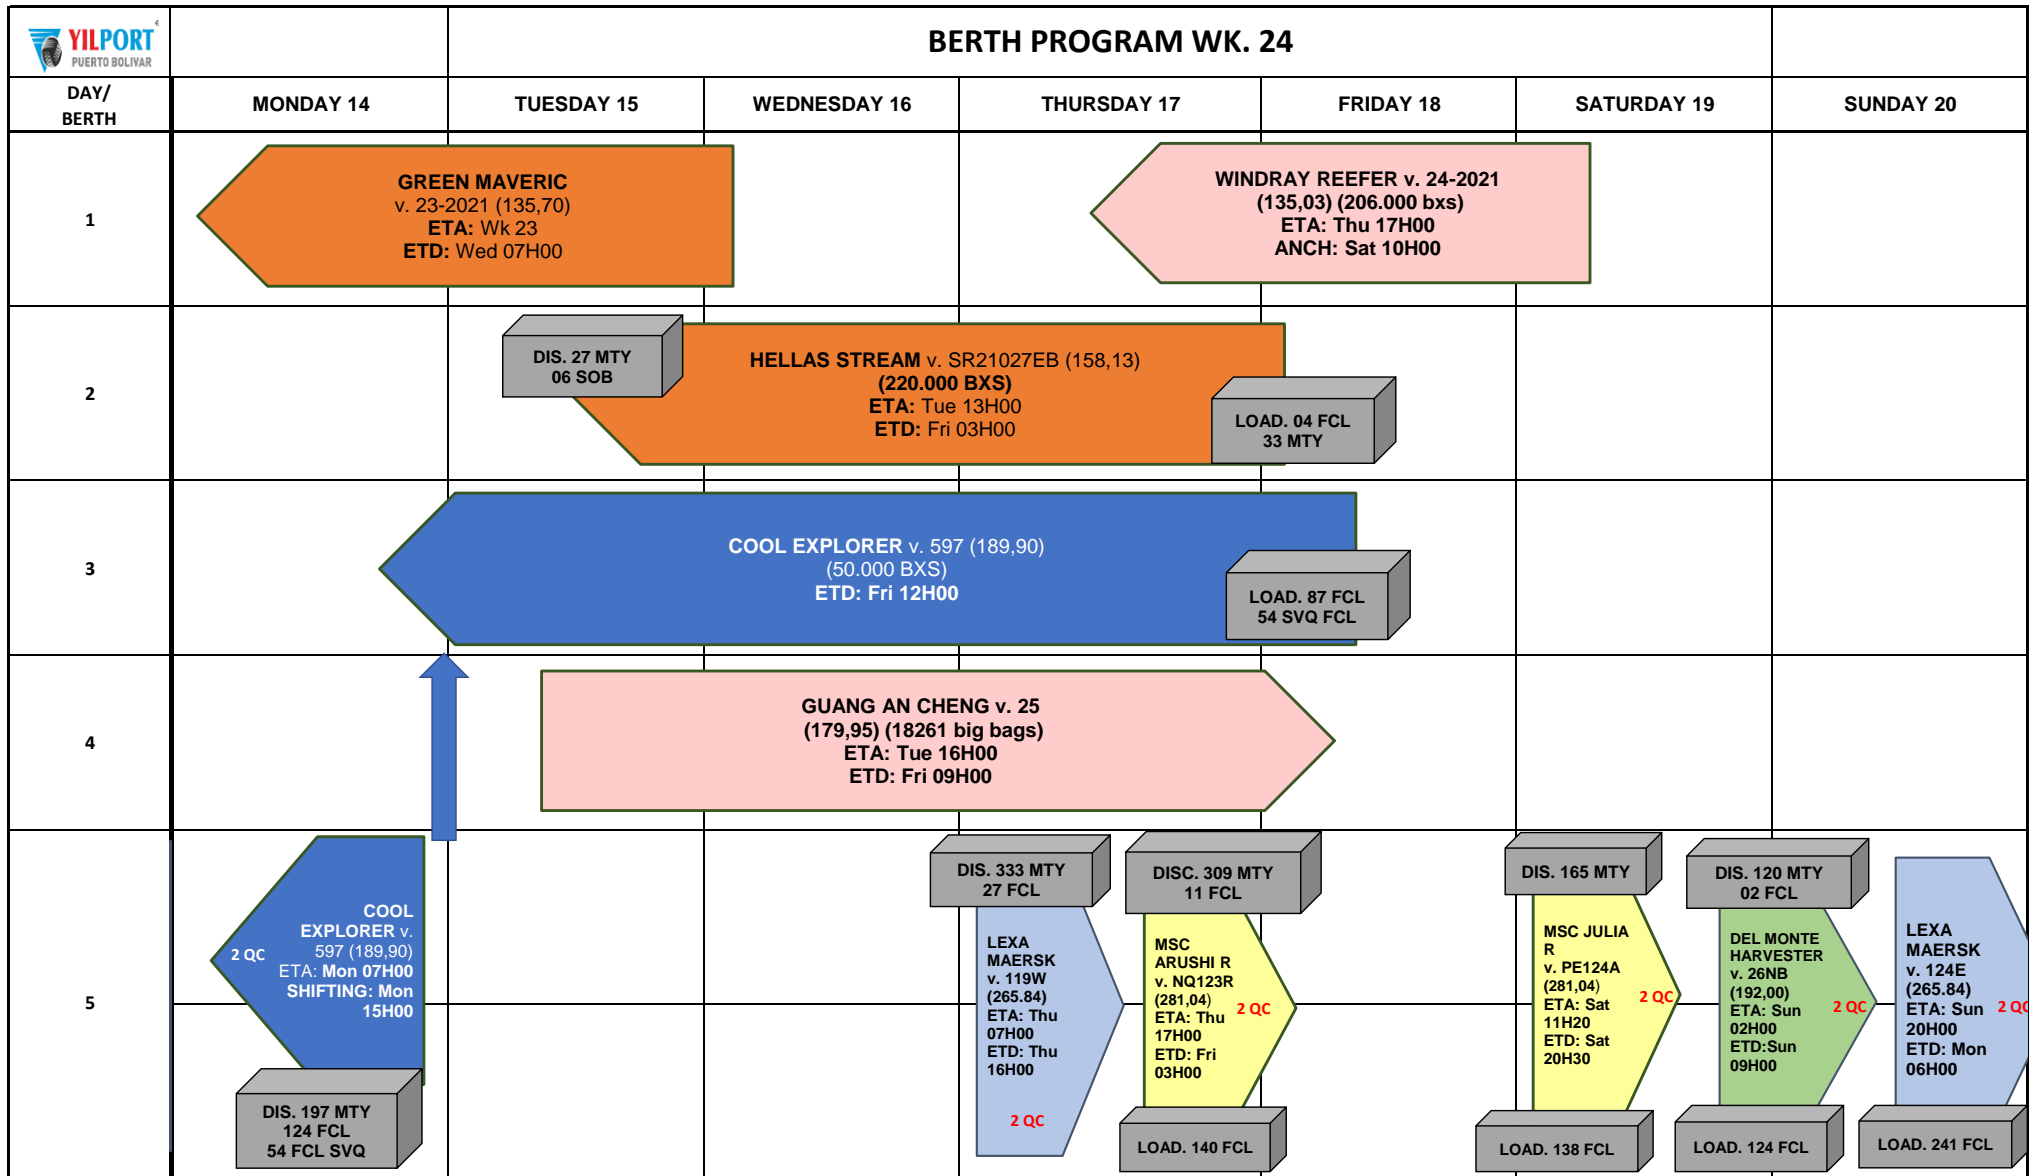

BERTH PROGRAM WK. 24

LINE	DATE	CUT OFF	Inspections	Tugs: Available:
SEATRADE	MON 14			Ram Jubones - Antilen- Chone
BALTIC	TUE 15			Pilot Boat: Amelia
MAERSK	WED 16		MSC	
MSC	THU 17	Mv. Hellas Stream 03H00 Mv. Msc Arushi R 05H00 Mv. Cool Explorer 08H00	SEATRADE - BALTIC	TBC: To be confirm MHC: Mobil Harbor Crane
DEL MONTE	FRI 18	Mv. Msc Julia R 22H00	MSC	MTY: Empty / FCL: Full
OTHERS	SAT 19	Mv. Del Monte Harvester 11H00	DEL MONTE	ETA: Estimate Time of Arrival
	SUN 20	Mv. Lexa Maersk 03H00	MAERSK	ETD: Estimate time of Departure / v.: voyage