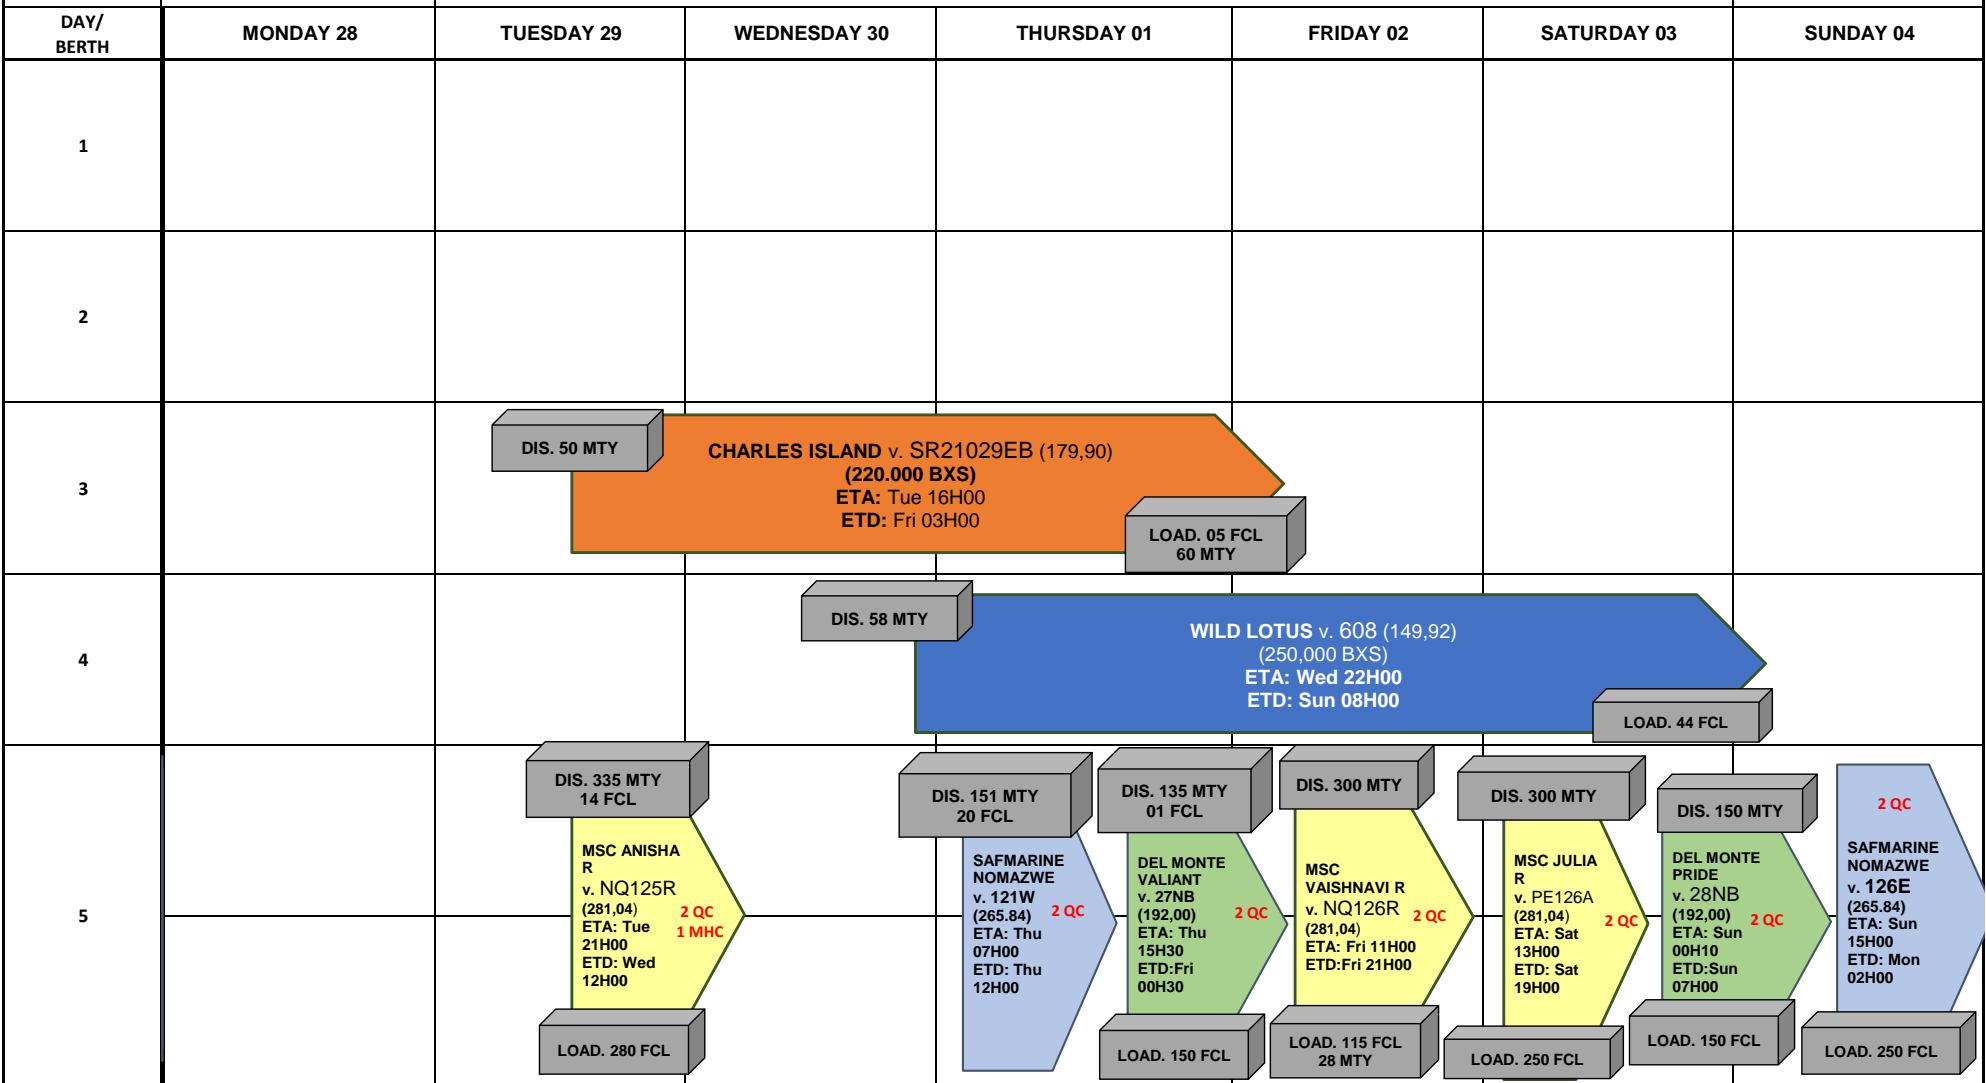

BERTH PROGRAM WK. 26

LINE	DATE	CUT OFF	Inspections
SEATRADE	MON 28		
BALTIC	TUE 29	Mv. Msc Anisha R 09H00	MSC
MAERSK	WED 30		DMF
MSC	THU 01	Mv. Charles Island 03H00 Mv. Del Monte Valiant 06H00 Mv. Msc Vaishnavi R 20H00	SEATRADE - DMF
DEL MONTE	FRI 02	Mv. Msc Julia R 20H00	MSC
OTHERS	SAT 03	Mv. Wild Lotus 08H00 Mv. Del Monte Pride 11H00	BALTIC - DMF
	SUN 04	Mv. Safmarine Nomazwe 03H00	MAERSK

Tugs: Available:
 Ram Jubones - Antilen- Chone
Pilot Boat: Amelia

TBC: To be confirm
MHC: Mobil Harbor Crane
MTY: Empty / **FCL:** Full
ETA: Estimate Time of Arrival
ETD: Estimate time of Departure / **v.:** voyage