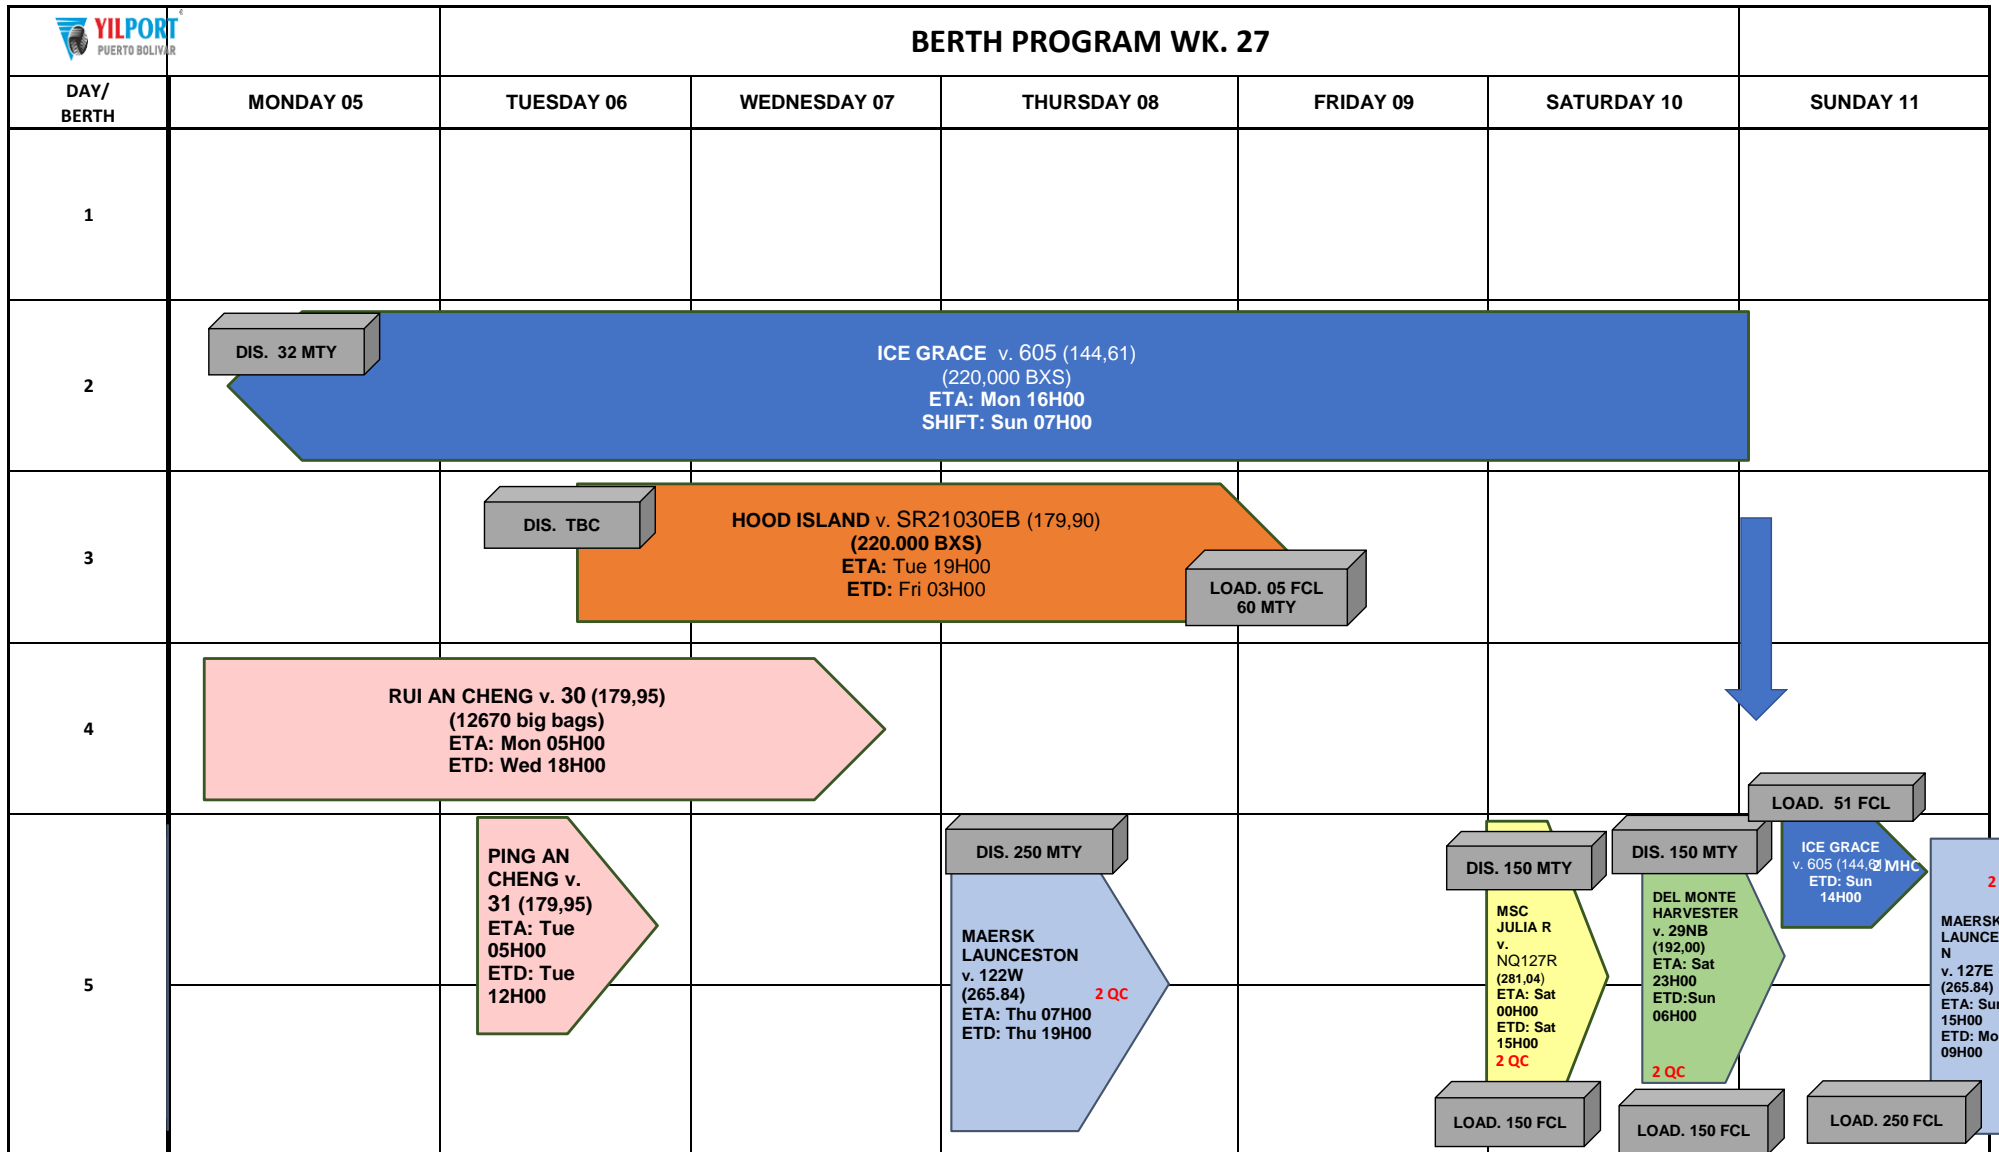

BERTH PROGRAM WK. 27

LINE	DATE	CUT OFF	Inspections
SEATRADE	MON 05		
BALTIC	TUE 06		
MAERSK	WED 07		
MSC	THU 08	Mv. Hood Island 03H00	SEATRADE - DMF
DEL MONTE	FRI 09	Mv. Msc Julia R 20H00	MSC
OTHERS	SAT 10	Mv. Ice Grace 08H00 Mv. Del Monte Harvester 11H00	BALTIC - DMF
	SUN 11	Mv. Maersk Launceston 03H00	MAERSK

Tugs: Available:
 Ram Jubones - Antilen- Chone
Pilot Boat: Amelia

TBC: To be confirm
MHC: Mobil Harbor Crane
MTY: Empty / **FCL:** Full
ETA: Estimate Time of Arrival
ETD: Estimate time of Departure / v.: voyage