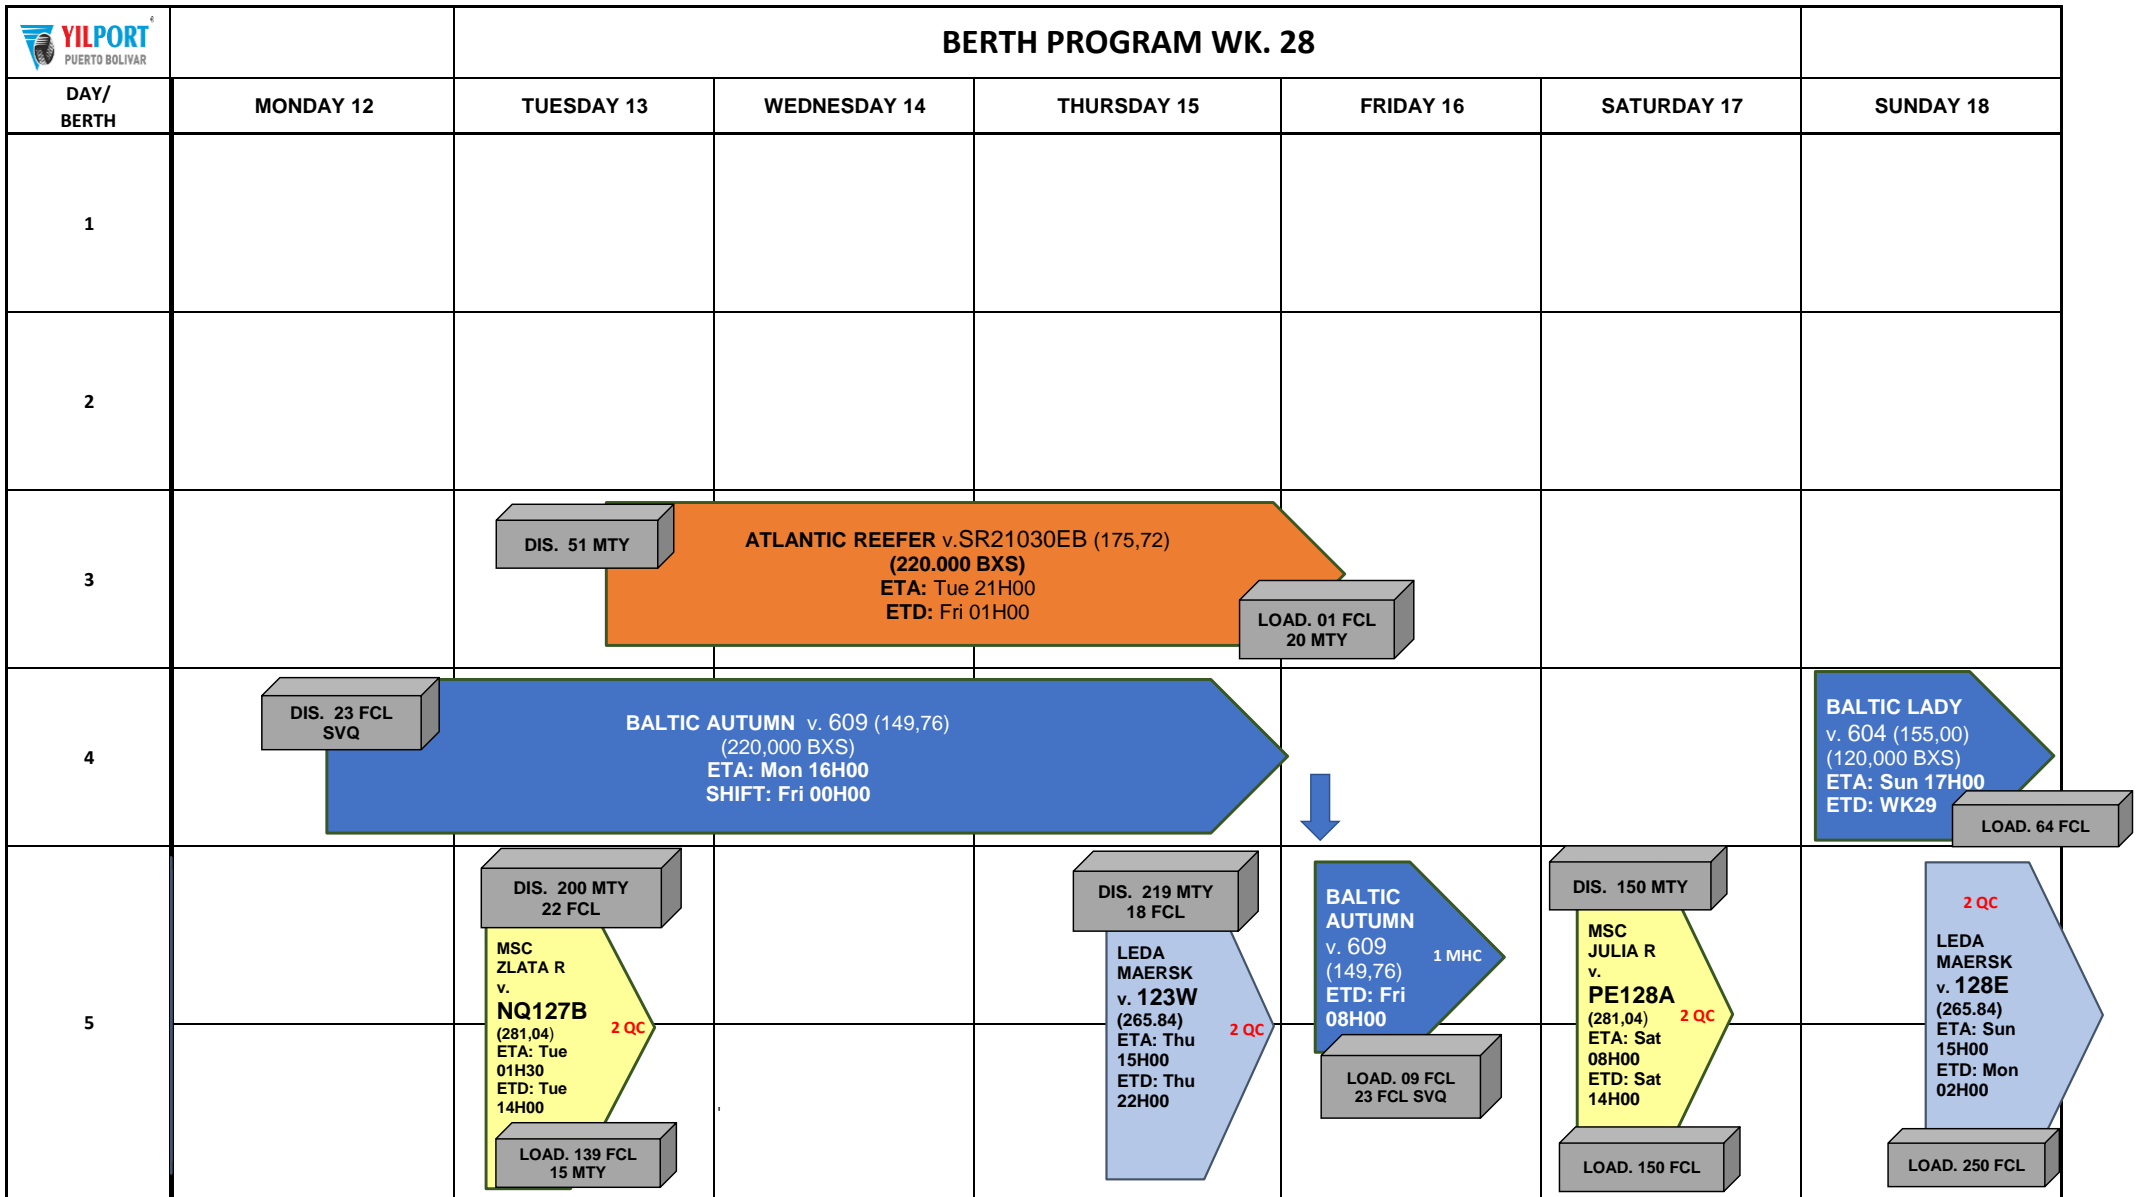

BERTH PROGRAM WK. 28

LINE	DATE	CUT OFF	Inspections
SEATRADE	MON 12	Mv. Msc Zlata R 20H00	
BALTIC	TUE 13		MSC
MAERSK	WED 14		
MSC	THU 15	Mv. Atlarntic Reefer 01H00 Mv. Baltic Autumn 08H00	SEATRADE - BALTIC
DEL MONTE	FRI 16	Mv. Msc Julia R 20H00	MSC
OTHERS	SAT 17		BALTIC - DMF
	SUN 18	Mv. Leda Maersk 03H00	MAERSK

Tugs: Available:
 Ram Jubones - Antilen- Chone
Pilot Boat: Amelia

TBC: To be confirm
MHC: Mobil Harbor Crane
MTY: Empty / **FCL:** Full
ETA: Estimate Time of Arrival
ETD: Estimate time of Departure / v.: voyage