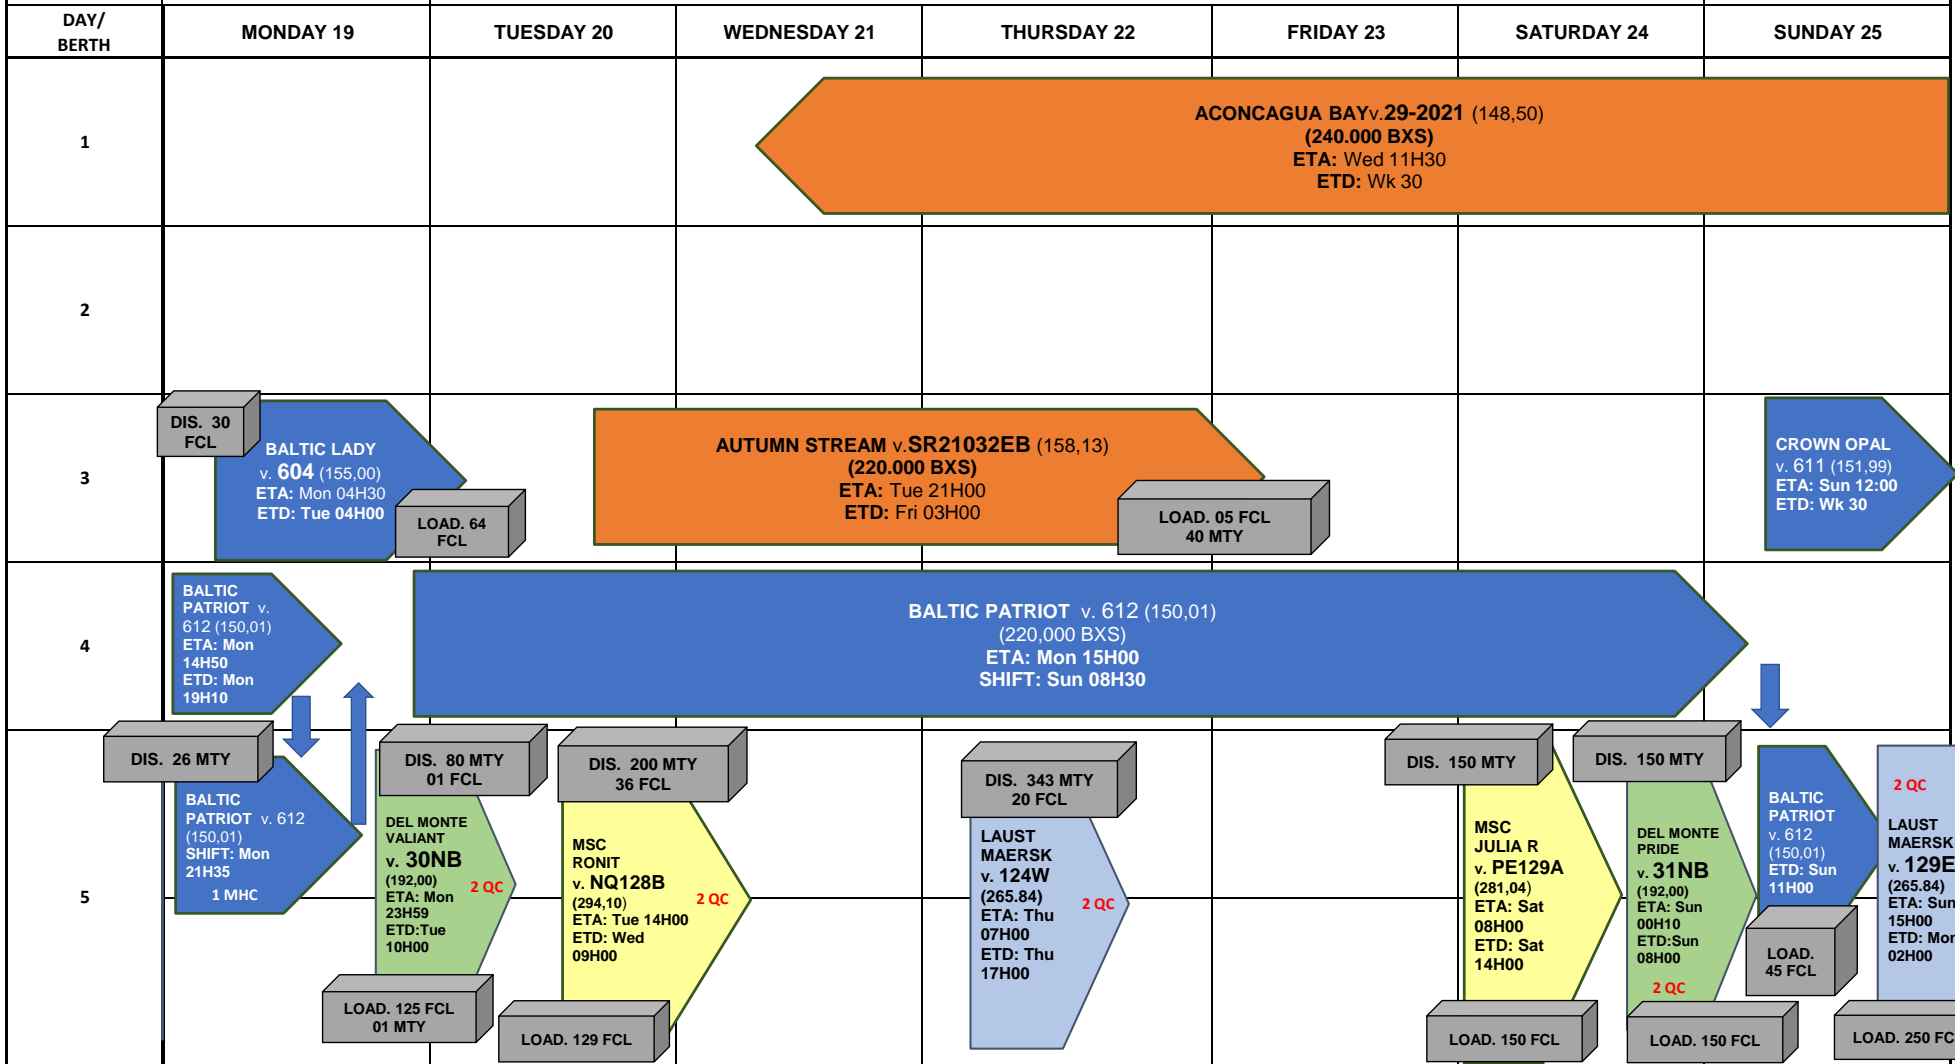

BERTH PROGRAM WK. 29

LINE	DATE	CUT OFF	Inspections
SEATRADE	MON 19	Mv. Baltic Lady 04H00 Mv. Del Monte Valiant 11H59 Mv. Msc Ronit 20H00	
BALTIC	TUE 20		MSC
MAERSK	WED 21		
MSC	THU 22	Mv. Autumn Stream 03H00	SEATRADE - BALTIC
DEL MONTE	FRI 23	Mv. Msc Julia R 20H00	MSC
OTHERS	SAT 24	Mv. Baltic Patriot 08H00 Mv. Del Monte Pride 12H00	BALTIC - DMF
	SUN 25	Mv. Laust Maersk 03H00	MAERSK

Tugs: Available:
Ram Jubones - Antilen- Chone

Pilot Boat: Amelia

TBC: To be confirm
MHC: Mobil Harbor Crane
MTY: Empty / **FCL:** Full
ETA: Estimate Time of Arrival
ETD: Estimate time of Departure / v.: voyage