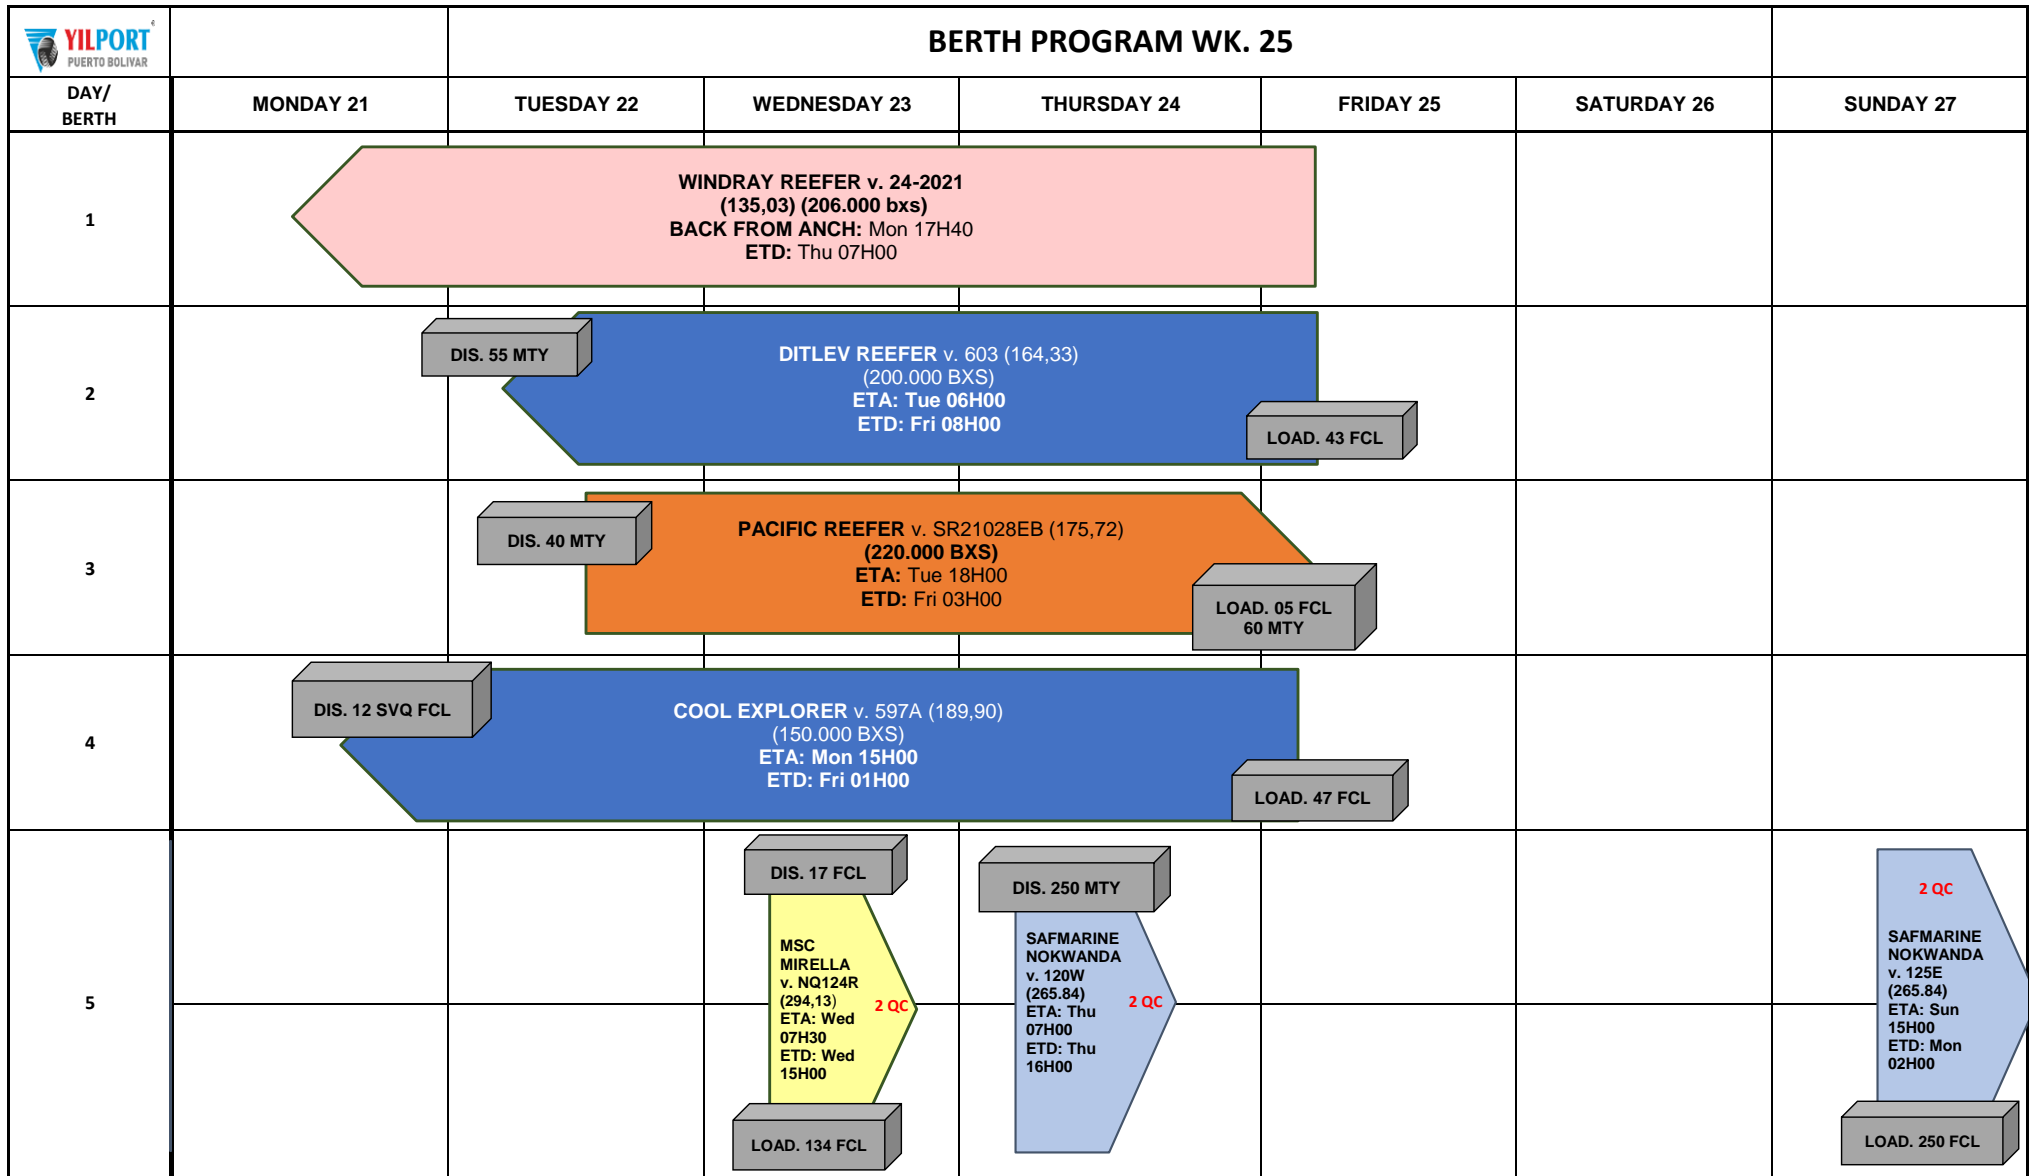

BERTH PROGRAM WK. 25

LINE	DATE	CUT OFF	Inspections	
SEATRADE	MON 21			Tugs: Available: Ram Jubones - Antillen- Chone Pilot Boat: Amelia TBC: To be confirm MHC: Mobil Harbor Crane MTY: Empty / FCL: Full ETA: Estimate Time of Arrival ETD: Estimate time of Departure / v.: voyage
BALTIC	TUE 22	Mv. Msc Mirella 09H00	MSC	
MAERSK	WED 23			
MSC	THU 24	Mv. Cool Explorer 01H00 Mv. Pacific Reefer 03H00 Mv. Ditlev Reefer 08H00	SEATRADE - BALTIC	
DEL MONTE	FRI 25		MSC	
OTHERS	SAT 26			
	SUN 27	Mv. Safmarine Nokwanda 03H00	MAERSK	