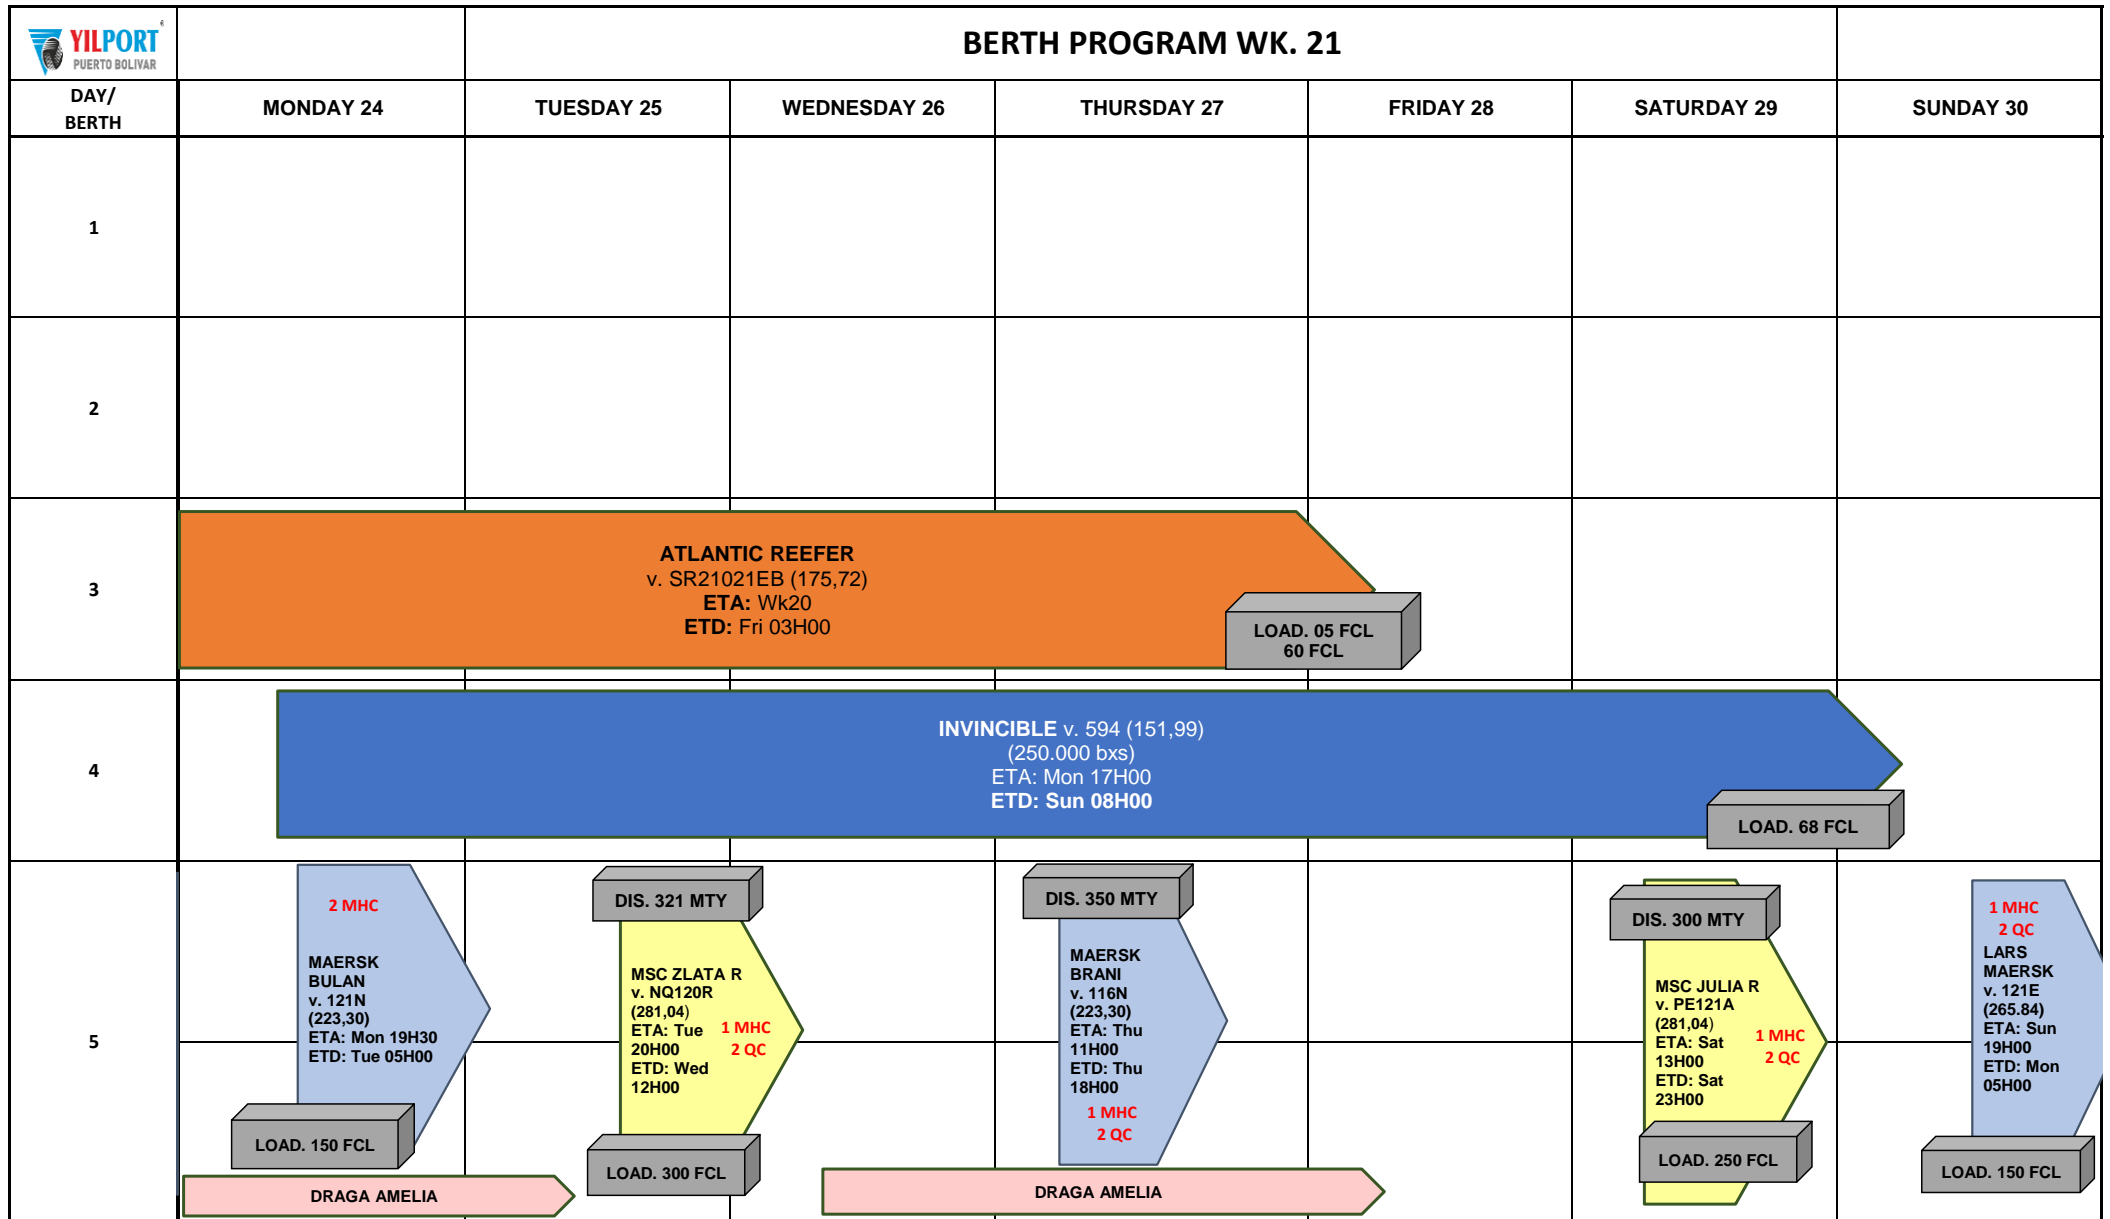

BERTH PROGRAM WK. 21

LINE	DATE	CUT OFF	Inspections
SEATRADE	MON 24	Mv. Maersk Bulan 07H00	MAERSK
BALTIC	TUE 25	Mv. Msc Zlata R 08H00	MSC
MAERSK	WED 26		
MSC	THU 27	Mv. Atlantic Reefer 03H00	SEATRADE - MSC
DEL MONTE	FRI 28		BALTIC
OTHERS	SAT 29	Mv. Msc Julia R 01H00 Mv. Invincible 08H00	
	SUN 30	Mv. Lars Maersk 07H00	MAERSK

Tugs: Available:
 Ram Jubones - Antilen- Chone
Pilot Boat: Amelia

TBC: To be confirm
MHC: Mobil Harbor Crane
MTY: Empty / **FCL:** Full
ETA: Estimate Time of Arrival
ETD: Estimate time of Departure / v.: voyage